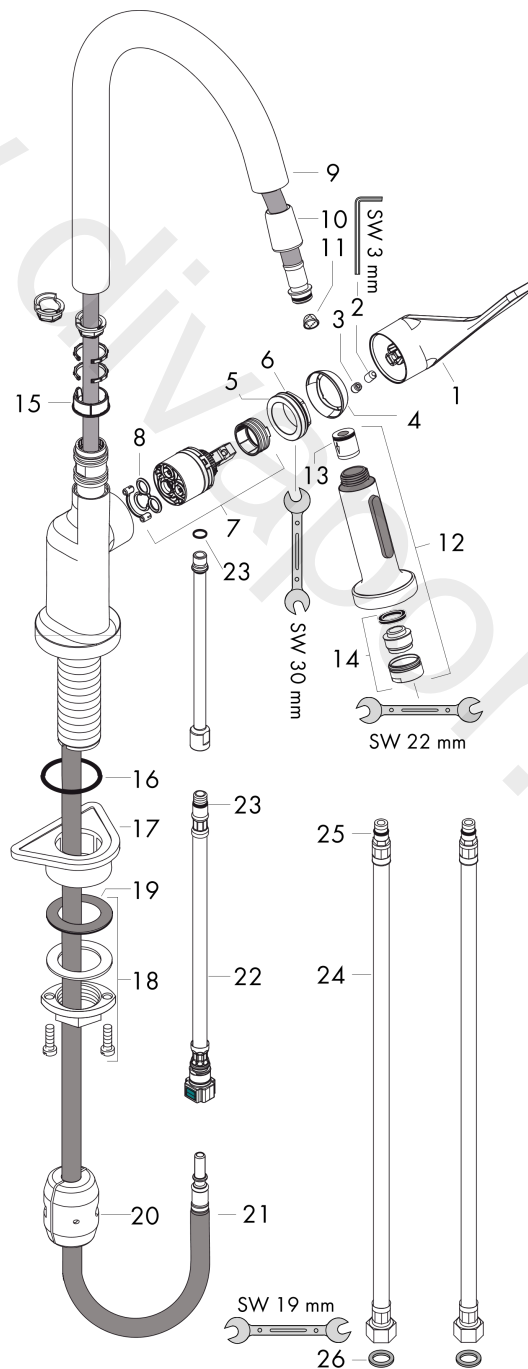

AXOR Citterio
Single lever kitchen mixer 250 with pull-out spray
 Surfaces: Article Number: **39835800**

Exploded Drawing

Year of production: **08/11 - 01/12**

AXOR Citterio
Single lever kitchen mixer 250 with pull-out spray
 Surfaces: Article Number: **39835800**

Spare part list

Year of production: **08/11 - 01/12**

Pos.		Article Number	Price	PU
1	handle	39891800	£ 173,00	1
2	hollow set screw M6x10 DIN 916	96029000	£ 3,30	1
3	screw cover	96762000	£ 3,30	1
4	flange	98603800	£ 43,00	1
5	nut	97209000	£ 16,10	1
6	O-Ring 32x2	98193000	£ 3,30	1
7	cartridge, assy	92730000	£ 35,00	1
8	seal	95008000	£ 9,00	1
9	spout cpl.	95926800	£ 275,00	1
10	nut	92755000	£ 20,50	1
11	filter	97735000	£ 3,30	1
12	handspray	96920800	£ 173,00	1
13	set of non return valves DW 15	97350000	£ 20,50	1
14	aerator M24x1 (15 l/min)	13913000	£ 14,00	1
15	set of lever collars	98365000	£ 9,00	1
16	O-ring 40x3	92634000	£ 3,30	1
17	support	97523000	£ 6,10	1
18	fixing set (Ø 34)	95049000	£ 16,10	1
19	lever collar	97548000	£ 3,30	1
20	weight	92500000	£ 43,00	1
21	hose 1,50 m	95507000	£ 79,00	1
22	connection hose 600 mm M10x1	95561000	£ 25,00	1
23	O-ring 8x1,75	97827000	£ 3,30	1
24	connection hose 900 mm M8x0,75 G3/8	96316000	£ 43,00	1
25	O-ring 7x1,5	98422000	£ 3,30	1
26	sealing set	95581000	£ 6,10	1