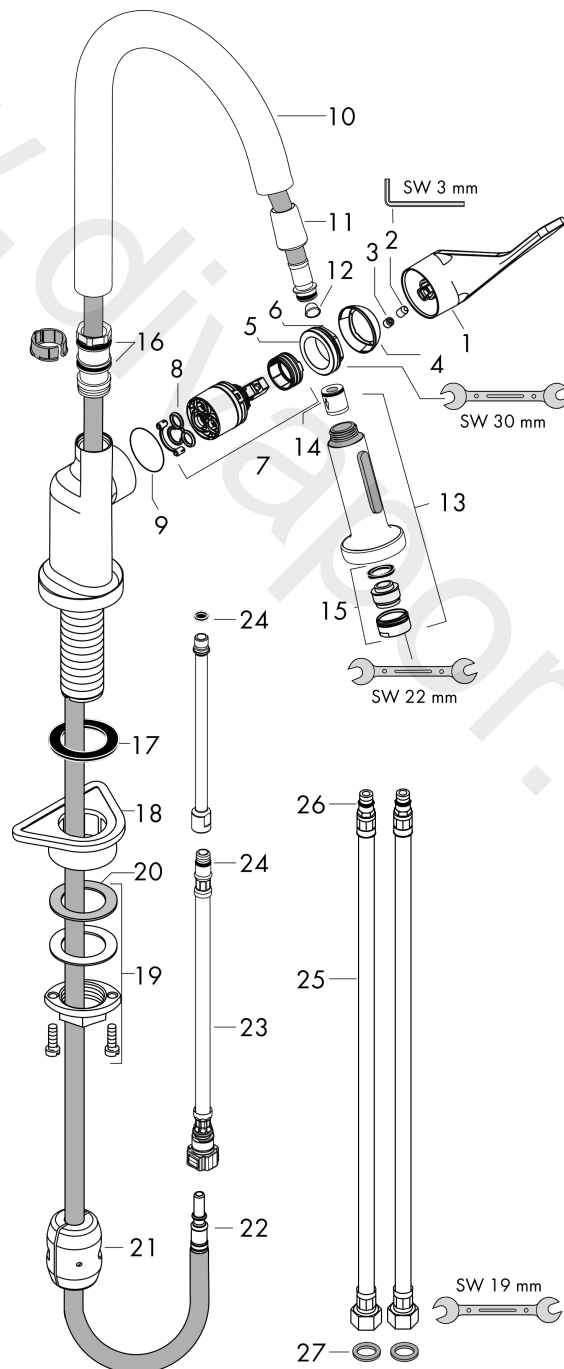

AXOR Citterio
Single lever kitchen mixer 250 with pull-out spray
 Surfaces: Article Number: **39835800**

Exploded Drawing

Year of production: **02/10 - 07/11**

AXOR Citterio
Single lever kitchen mixer 250 with pull-out spray
 Surfaces: Article Number: **39835800**

Spare part list

Year of production: **02/10 - 07/11**

Pos.		Article Number	Price	PU
1	handle	39891800	£ 173,00	1
2	hollow set screw M6x10 DIN 916	96029000	£ 3,30	1
3	screw cover	96762000	£ 3,30	1
4	flange	98603800	£ 43,00	1
5	nut	97209000	£ 16,10	1
6	O-Ring 32x2	98193000	£ 3,30	1
7	cartridge, assy	92730000	£ 35,00	1
8	seal	95008000	£ 9,00	1
9	O-ring 35x2	92604000	£ 6,10	1
10	spout cpl.	96918800	£ 110,00	1
11	nut	92755000	£ 20,50	1
12	filter	97735000	£ 3,30	1
13	handspray	96920800	£ 173,00	1
14	set of non return valves DW 15	97350000	£ 20,50	1
15	aerator M24x1 (15 l/min)	13913000	£ 14,00	1
16	O-ring 21x2,5	98211000	£ 3,30	1
17	sealing washer	97825000	£ 3,30	1
18	support	97523000	£ 6,10	1
19	fixing set (Ø 34)	95049000	£ 16,10	1
20	lever collar	97548000	£ 3,30	1
21	weight	92500000	£ 43,00	1
22	hose 1,50 m	95507000	£ 79,00	1
23	connection hose 600 mm M10x1	95561000	£ 25,00	1
24	O-ring 7x1,5	98422000	£ 3,30	1
25	connection hose 900 mm M8x0,75 G3/8	96316000	£ 43,00	1
26	O-ring 8x1,75	97827000	£ 3,30	1
27	sealing set	95581000	£ 6,10	1