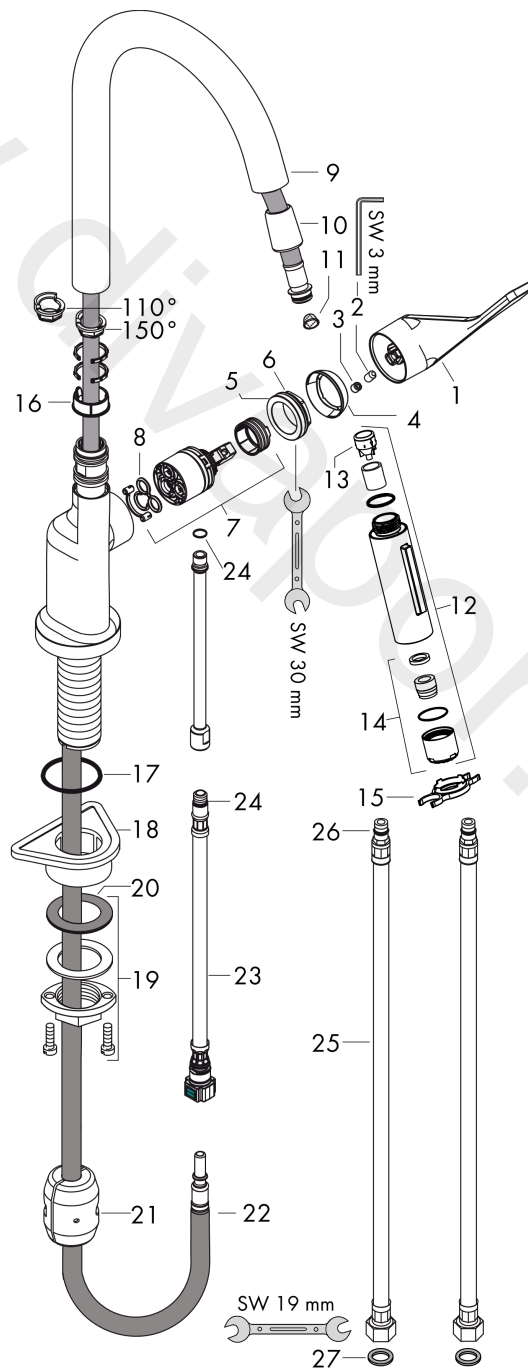

### Scale drawing

**AXOR Citterio**  
**Single lever kitchen mixer 250 with pull-out spray**  
Finish: **Stainless Steel Finish** Article Number: **39835800**

## Flowchart

**AXOR Citterio**  
**Single lever kitchen mixer 250 with pull-out spray**  
 Finish: **Stainless Steel Finish** Article Number: **39835800**

## Exploded Drawing

Year of production: >02/12

**AXOR Citterio**  
**Single lever kitchen mixer 250 with pull-out spray**  
 Finish: **Stainless Steel Finish** Article Number: **39835800**

## Spare part list

Year of production: >02/12

Pos.		Article Number	Price	PU
1	handle	39891800	£ 173,00	1
2	hollow set screw M6x10 DIN 916	96029000	£ 3,30	1
3	screw cover	96762000	£ 3,30	1
4	flange	98603800	£ 43,00	1
5	nut	97209000	£ 16,10	1
6	O-Ring 32x2	98193000	£ 3,30	1
7	cartridge, assy	92730000	£ 35,00	1
8	seal	95008000	£ 9,00	1
9	spout cpl.	95926800	£ 275,00	1
10	nut	92755000	£ 20,50	1
11	filter	97735000	£ 3,30	1
12	handspray	95908800	£ 224,00	1
13	non return valve	96737000	£ 35,00	1
14	aerator laminar M22x1 (15 l/min)	95909000	£ 51,00	1
15	service tool	95910000	£ 9,00	1
16	set of lever collars	98365000	£ 9,00	1
17	O-ring 40x3	92634000	£ 3,30	1
18	support	97523000	£ 6,10	1
19	fixing set (Ø 34)	95049000	£ 16,10	1
20	lever collar	97548000	£ 3,30	1
21	weight	92500000	£ 43,00	1
22	hose 1,50 m	95507000	£ 79,00	1
23	connection hose 600 mm M10x1	95561000	£ 25,00	1
24	O-ring 8x1,75	97827000	£ 3,30	1
25	connection hose 900 mm M8x0,75 G3/8	96316000	£ 43,00	1
26	O-ring 7x1,5	98422000	£ 3,30	1
27	sealing set	95581000	£ 6,10	1