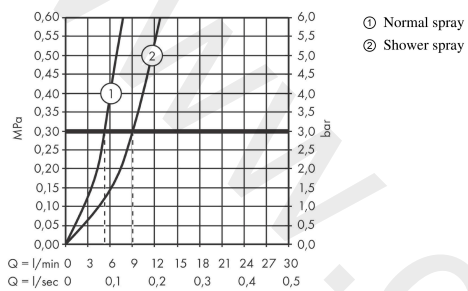

AXOR Citterio
Single lever kitchen mixer 250 with pull-out spray
Finish: **Stainless Steel Finish** Article Number: **39835800**

Flowchart