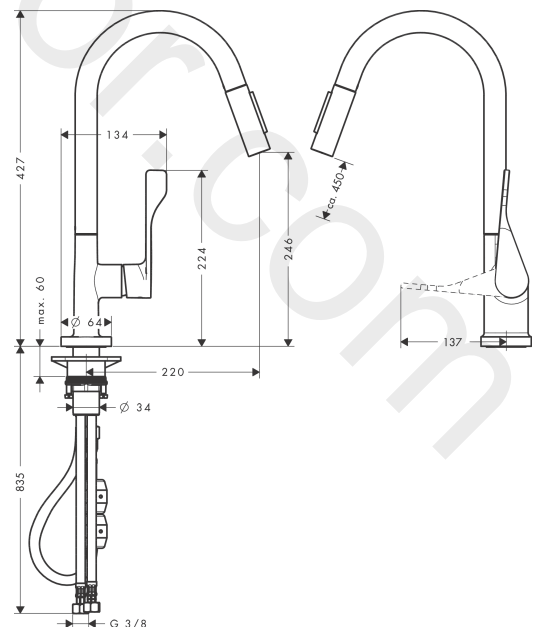

### product features

- ComfortZone 250
- swivel range adjustable in 2 steps to 110° or 150°
- shower spray, laminar spray
- lockable shower spray, spray returns through pressing spray diverter
- MagFit magnetic shower support
- quick connect hose
- connection dimension: DN15
- maximum flow rate at 3 bar: 9 l/min
- ceramic cartridge
- connection type: G 3/8 connections
- temperature limitation adjustable
- integrated non-return valve
- suitable for continuous flow water heaters
- extension length up to 50 cm

### Scale drawing

**AXOR Citterio**  
**Single lever kitchen mixer 250 with pull-out spray**  
Finish: **Stainless Steel Finish** Article Number: **39835800**

## Exploded Drawing

Year of production: >02/12

**AXOR Citterio**  
**Single lever kitchen mixer 250 with pull-out spray**  
 Finish: **Stainless Steel Finish** Article Number: **39835800**

## Spare part list

Year of production: >02/12

Pos.		Article Number	Price	PU
1	handle	39891800	£ 173,00	1
2	hollow set screw M6x10 DIN 916	96029000	£ 3,30	1
3	screw cover	96762000	£ 3,30	1
4	flange	98603800	£ 43,00	1
5	nut	97209000	£ 16,10	1
6	O-Ring 32x2	98193000	£ 3,30	1
7	cartridge, assy	92730000	£ 35,00	1
8	seal	95008000	£ 9,00	1
9	spout cpl.	95926800	£ 275,00	1
10	nut	92755000	£ 20,50	1
11	filter	97735000	£ 3,30	1
12	handspray	95908800	£ 224,00	1
13	non return valve	96737000	£ 35,00	1
14	aerator laminar M22x1 (15 l/min)	95909000	£ 51,00	1
15	service tool	95910000	£ 9,00	1
16	set of lever collars	98365000	£ 9,00	1
17	O-ring 40x3	92634000	£ 3,30	1
18	support	97523000	£ 6,10	1
19	fixing set (Ø 34)	95049000	£ 16,10	1
20	lever collar	97548000	£ 3,30	1
21	weight	92500000	£ 43,00	1
22	hose 1,50 m	95507000	£ 79,00	1
23	connection hose 600 mm M10x1	95561000	£ 25,00	1
24	O-ring 8x1,75	97827000	£ 3,30	1
25	connection hose 900 mm M8x0,75 G3/8	96316000	£ 43,00	1
26	O-ring 7x1,5	98422000	£ 3,30	1
27	sealing set	95581000	£ 6,10	1