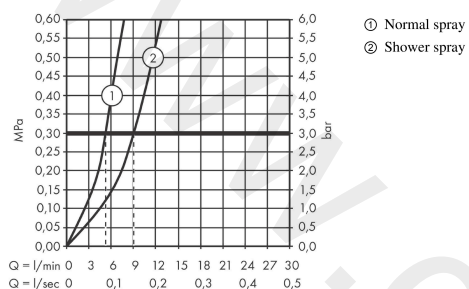

AXOR Citterio
Single lever kitchen mixer 250 with pull-out spray
Finish: **Polished Black Chrome** Article Number: **39835330**

Flowchart