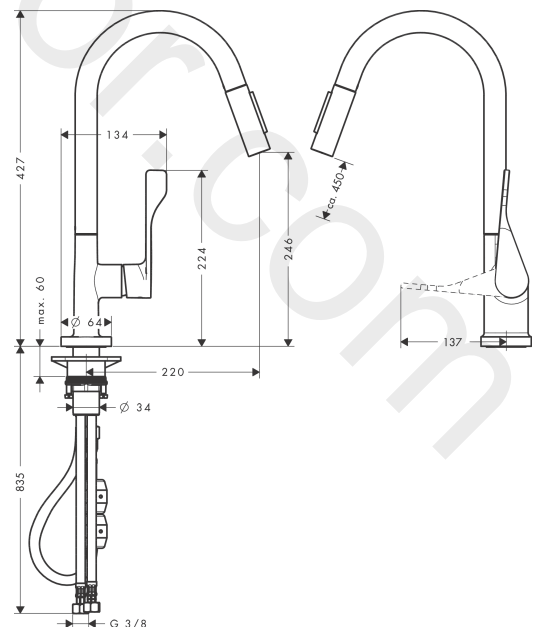

AXOR Citterio
Single lever kitchen mixer 250 with pull-out spray
 Finish: **Polished Black Chrome** Article Number: **39835330**

product features

- ComfortZone 250
- swivel range adjustable in 2 steps to 110° or 150°
- shower spray, laminar spray
- lockable shower spray, spray returns through pressing spray diverter
- MagFit magnetic shower support
- quick connect hose
- connection dimension: DN15
- maximum flow rate at 3 bar: 9 l/min
- ceramic cartridge
- connection type: G 3/8 connections
- temperature limitation adjustable
- integrated non-return valve
- suitable for continuous flow water heaters
- extension length up to 50 cm

Article Details

Price excl. VAT

987,50 £

Technology

Product image

Scale drawing

AXOR Citterio
Single lever kitchen mixer 250 with pull-out spray
 Finish: **Polished Black Chrome** Article Number: **39835330**

Spare part list

Year of production: >11/16

Pos.		Article Number	Price	PU
1	handle	39891330	£ 163,00	1
2	hollow set screw M6x10 DIN 916	96029000	£ 3,30	1
3	screw cover	96762000	£ 3,30	1
4	flange	98603330	£ 37,50	1
5	nut	97209000	£ 16,10	1
6	O-Ring 32x2	98193000	£ 3,30	1
7	cartridge, assy	92730000	£ 35,00	1
8	seal	95008000	£ 9,00	1
9	spout cpl.	95926330	£ 260,00	1
10	nut	92755000	£ 20,50	1
11	filter	97735000	£ 3,30	1
12	handspray	95908330	£ 260,00	1
13	non return valve	96737000	£ 35,00	1
14	aerator laminar M22x1 (15 l/min)	95909000	£ 51,00	1
15	service tool	95910000	£ 9,00	1
16	set of lever collars	98365000	£ 9,00	1
17	O-ring 40x3	92634000	£ 3,30	1
18	support	97523000	£ 6,10	1
19	fixing set (Ø 34)	95049000	£ 16,10	1
20	lever collar	97548000	£ 3,30	1
21	weight	92500000	£ 43,00	1
22	hose 1,50 m	95507000	£ 79,00	1
23	connection hose 600 mm M10x1	95561000	£ 25,00	1
24	O-ring 8x1,75	97827000	£ 3,30	1
25	connection hose 900 mm M8x0,75 G3/8	96316000	£ 43,00	1
26	O-ring 7x1,5	98422000	£ 3,30	1
27	sealing set	95581000	£ 6,10	1