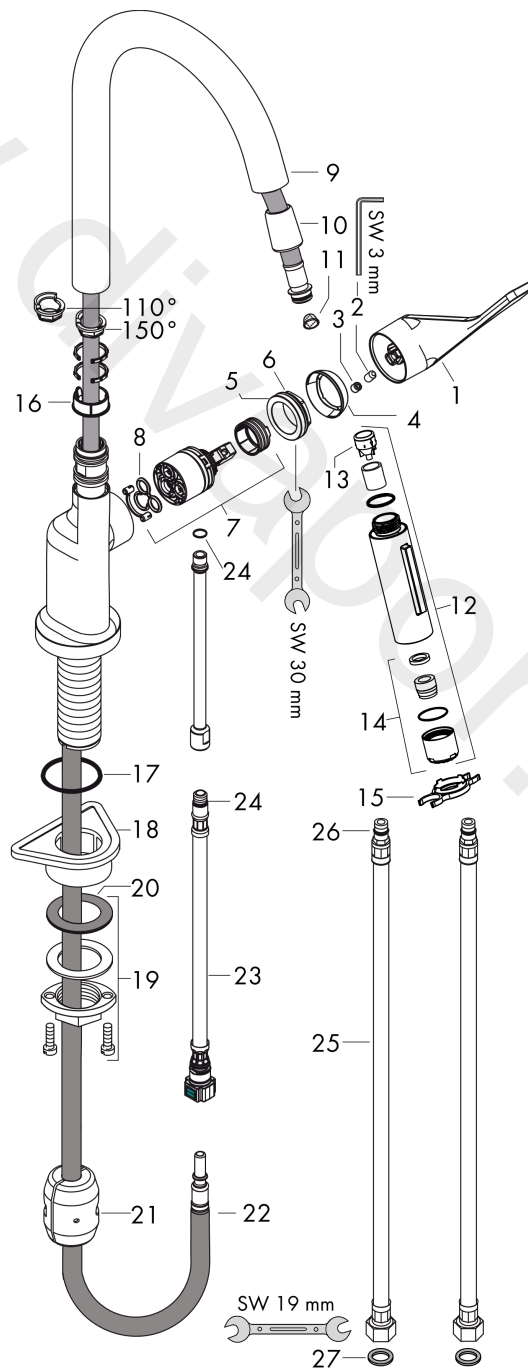

AXOR Citterio
Single lever kitchen mixer 250 with pull-out spray
 Finish: **Polished Black Chrome** Article Number: **39835330**

product features

- ComfortZone 250
- swivel range adjustable in 2 steps to 110° or 150°
- shower spray, laminar spray
- lockable shower spray, spray returns through pressing spray diverter
- MagFit magnetic shower support
- quick connect hose
- connection dimension: DN15
- maximum flow rate at 3 bar: 9 l/min
- ceramic cartridge
- connection type: G 3/8 connections
- temperature limitation adjustable
- integrated non-return valve
- suitable for continuous flow water heaters
- extension length up to 50 cm

Flowchart

AXOR Citterio
Single lever kitchen mixer 250 with pull-out spray
 Finish: **Polished Black Chrome** Article Number: **39835330**

Exploded Drawing

Year of production: >11/16

AXOR Citterio
Single lever kitchen mixer 250 with pull-out spray
 Finish: **Polished Black Chrome** Article Number: **39835330**

Spare part list

Year of production: >11/16

Pos.		Article Number	Price	PU
1	handle	39891330	£ 163,00	1
2	hollow set screw M6x10 DIN 916	96029000	£ 3,30	1
3	screw cover	96762000	£ 3,30	1
4	flange	98603330	£ 37,50	1
5	nut	97209000	£ 16,10	1
6	O-Ring 32x2	98193000	£ 3,30	1
7	cartridge, assy	92730000	£ 35,00	1
8	seal	95008000	£ 9,00	1
9	spout cpl.	95926330	£ 260,00	1
10	nut	92755000	£ 20,50	1
11	filter	97735000	£ 3,30	1
12	handspray	95908330	£ 260,00	1
13	non return valve	96737000	£ 35,00	1
14	aerator laminar M22x1 (15 l/min)	95909000	£ 51,00	1
15	service tool	95910000	£ 9,00	1
16	set of lever collars	98365000	£ 9,00	1
17	O-ring 40x3	92634000	£ 3,30	1
18	support	97523000	£ 6,10	1
19	fixing set (Ø 34)	95049000	£ 16,10	1
20	lever collar	97548000	£ 3,30	1
21	weight	92500000	£ 43,00	1
22	hose 1,50 m	95507000	£ 79,00	1
23	connection hose 600 mm M10x1	95561000	£ 25,00	1
24	O-ring 8x1,75	97827000	£ 3,30	1
25	connection hose 900 mm M8x0,75 G3/8	96316000	£ 43,00	1
26	O-ring 7x1,5	98422000	£ 3,30	1
27	sealing set	95581000	£ 6,10	1