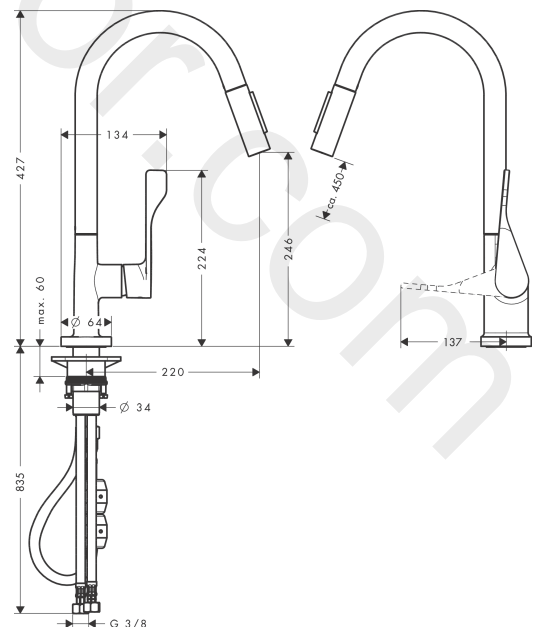

### product features

- ComfortZone 250
- swivel range adjustable in 2 steps to 110° or 150°
- shower spray, laminar spray
- lockable shower spray, spray returns through pressing spray diverter
- MagFit magnetic shower support
- quick connect hose
- connection dimension: DN15
- maximum flow rate at 3 bar: 9 l/min
- ceramic cartridge
- connection type: G 3/8 connections
- temperature limitation adjustable
- integrated non-return valve
- suitable for continuous flow water heaters
- extension length up to 50 cm

### Scale drawing

**AXOR Citterio**  
**Single lever kitchen mixer 250 with pull-out spray**  
 Finish: **Brushed Red Gold** Article Number: **39835310**

## Exploded Drawing

Year of production: >11/16

**AXOR Citterio**  
**Single lever kitchen mixer 250 with pull-out spray**  
 Finish: **Brushed Red Gold** Article Number: **39835310**

## Spare part list

Year of production: >11/16

Pos.		Article Number	Price	PU
1	handle	39891310	£ 165,00	1
2	hollow set screw M6x10 DIN 916	96029000	£ 3,30	1
3	screw cover	96762000	£ 3,30	1
4	flange	98603310	£ 37,50	1
5	nut	97209000	£ 16,10	1
6	O-Ring 32x2	98193000	£ 3,30	1
7	cartridge, assy	92730000	£ 35,00	1
8	seal	95008000	£ 9,00	1
9	spout cpl.	95926310	£ 259,50	1
10	nut	92755000	£ 20,50	1
11	filter	97735000	£ 3,30	1
12	handspray	95908310	£ 260,00	1
13	non return valve	96737000	£ 35,00	1
14	aerator laminar M22x1 (15 l/min)	95909000	£ 51,00	1
15	service tool	95910000	£ 9,00	1
16	set of lever collars	98365000	£ 9,00	1
17	O-ring 40x3	92634000	£ 3,30	1
18	support	97523000	£ 6,10	1
19	fixing set (Ø 34)	95049000	£ 16,10	1
20	lever collar	97548000	£ 3,30	1
21	weight	92500000	£ 43,00	1
22	hose 1,50 m	95507000	£ 79,00	1
23	connection hose 600 mm M10x1	95561000	£ 25,00	1
24	O-ring 8x1,75	97827000	£ 3,30	1
25	connection hose 900 mm M8x0,75 G3/8	96316000	£ 43,00	1
26	O-ring 7x1,5	98422000	£ 3,30	1
27	sealing set	95581000	£ 6,10	1