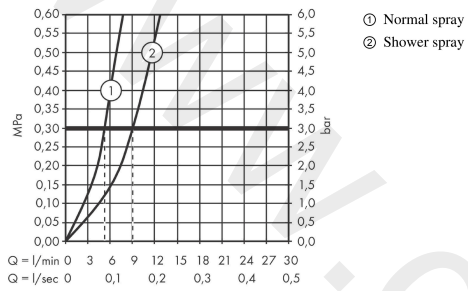

AXOR Citterio
Single lever kitchen mixer 250 with pull-out spray
Finish: **Brushed Red Gold** Article Number: **39835310**

Flowchart