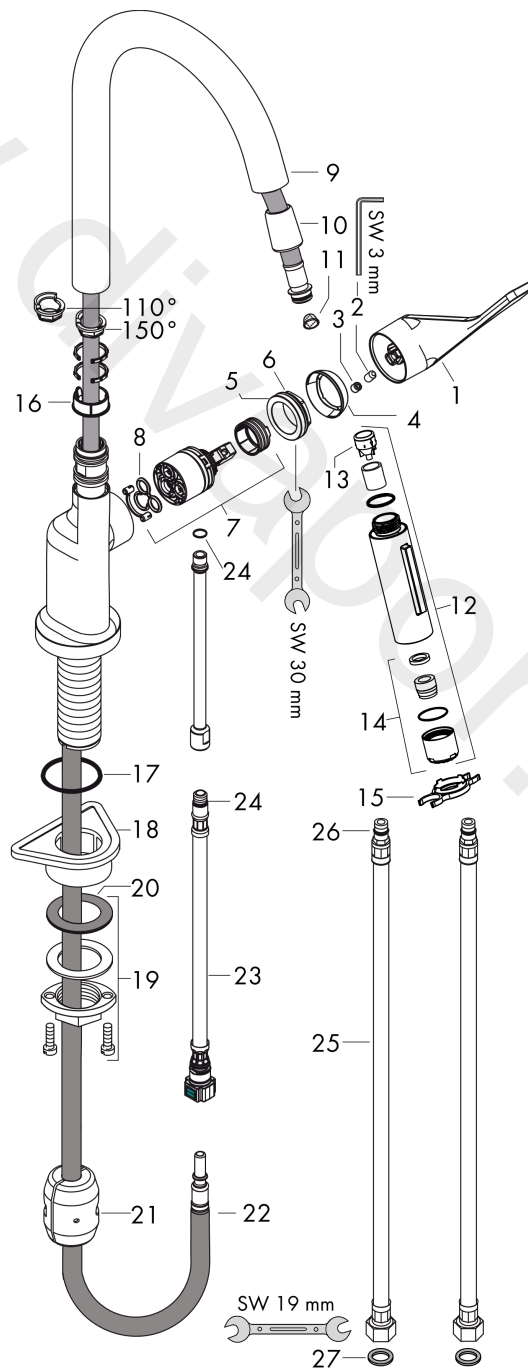

### Scale drawing

**AXOR Citterio**  
**Single lever kitchen mixer 250 with pull-out spray**  
 Finish: **Brushed Red Gold** Article Number: **39835310**

## Flowchart

**AXOR Citterio**  
**Single lever kitchen mixer 250 with pull-out spray**  
 Finish: **Brushed Red Gold** Article Number: **39835310**

## Exploded Drawing

Year of production: >11/16

**AXOR Citterio**  
**Single lever kitchen mixer 250 with pull-out spray**  
 Finish: **Brushed Red Gold** Article Number: **39835310**

## Spare part list

Year of production: >11/16

Pos.		Article Number	Price	PU
1	handle	39891310	£ 165,00	1
2	hollow set screw M6x10 DIN 916	96029000	£ 3,30	1
3	screw cover	96762000	£ 3,30	1
4	flange	98603310	£ 37,50	1
5	nut	97209000	£ 16,10	1
6	O-Ring 32x2	98193000	£ 3,30	1
7	cartridge, assy	92730000	£ 35,00	1
8	seal	95008000	£ 9,00	1
9	spout cpl.	95926310	£ 259,50	1
10	nut	92755000	£ 20,50	1
11	filter	97735000	£ 3,30	1
12	handspray	95908310	£ 260,00	1
13	non return valve	96737000	£ 35,00	1
14	aerator laminar M22x1 (15 l/min)	95909000	£ 51,00	1
15	service tool	95910000	£ 9,00	1
16	set of lever collars	98365000	£ 9,00	1
17	O-ring 40x3	92634000	£ 3,30	1
18	support	97523000	£ 6,10	1
19	fixing set (Ø 34)	95049000	£ 16,10	1
20	lever collar	97548000	£ 3,30	1
21	weight	92500000	£ 43,00	1
22	hose 1,50 m	95507000	£ 79,00	1
23	connection hose 600 mm M10x1	95561000	£ 25,00	1
24	O-ring 8x1,75	97827000	£ 3,30	1
25	connection hose 900 mm M8x0,75 G3/8	96316000	£ 43,00	1
26	O-ring 7x1,5	98422000	£ 3,30	1
27	sealing set	95581000	£ 6,10	1