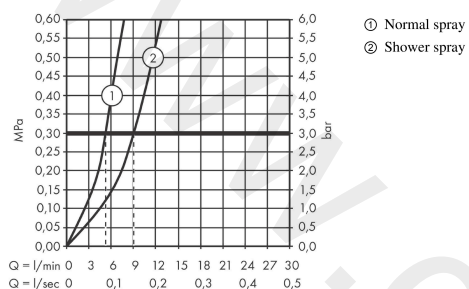

AXOR Citterio
Single lever kitchen mixer 250 with pull-out spray
 Finish: **Polished Red Gold** Article Number: **39835300**

product features

- ComfortZone 250
- swivel range adjustable in 2 steps to 110° or 150°
- shower spray, laminar spray
- lockable shower spray, spray returns through pressing spray diverter
- MagFit magnetic shower support
- quick connect hose
- connection dimension: DN15
- maximum flow rate at 3 bar: 9 l/min
- ceramic cartridge
- connection type: G 3/8 connections
- temperature limitation adjustable
- integrated non-return valve
- suitable for continuous flow water heaters
- extension length up to 50 cm

Article Details

Price excl. VAT

987,50 £

Technology

Product image

Scale drawing

AXOR Citterio
Single lever kitchen mixer 250 with pull-out spray
 Finish: **Polished Red Gold** Article Number: **39835300**

Flowchart