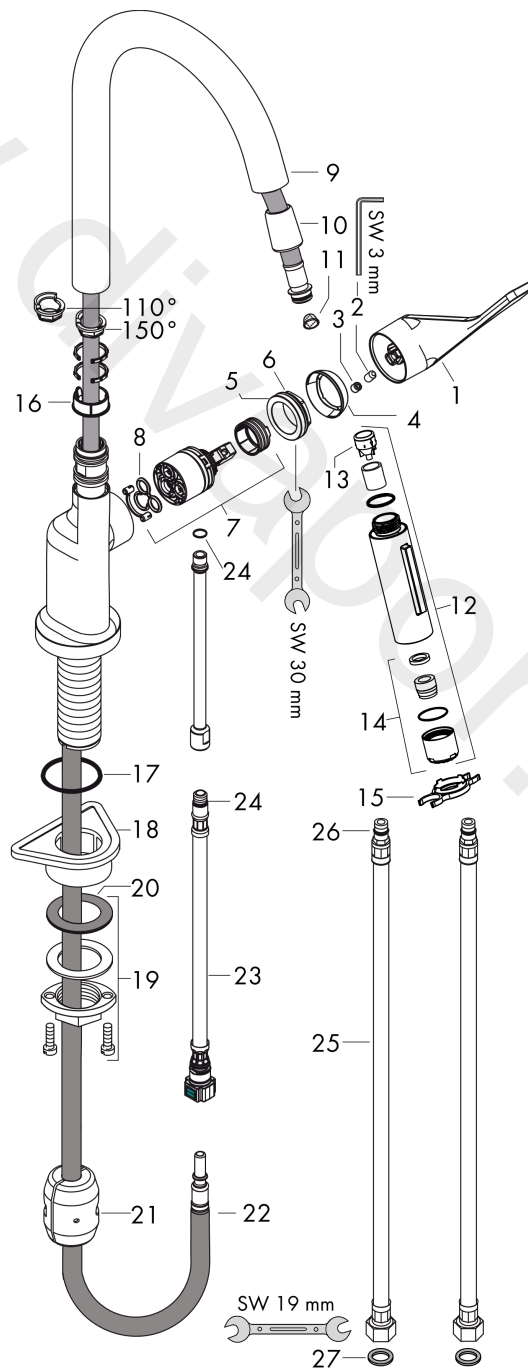

AXOR Citterio
Single lever kitchen mixer 250 with pull-out spray
Finish: **Polished Red Gold** Article Number: **39835300**

Exploded Drawing

Year of production: >11/16

AXOR Citterio
Single lever kitchen mixer 250 with pull-out spray
Finish: **Polished Red Gold** Article Number: **39835300**

Spare part list

Year of production: >11/16

Pos.		Article Number	Price	PU
1	handle	39891300	£ 165,00	1
2	hollow set screw M6x10 DIN 916	96029000	£ 3,30	1
3	screw cover	96762000	£ 3,30	1
4	flange	98603300	£ 37,50	1
5	nut	97209000	£ 16,10	1
6	O-Ring 32x2	98193000	£ 3,30	1
7	cartridge, assy	92730000	£ 35,00	1
8	seal	95008000	£ 9,00	1
9	spout cpl.	95926300	£ 259,50	1
10	nut	92755000	£ 20,50	1
11	filter	97735000	£ 3,30	1
12	handspray	95908300	£ 260,00	1
13	non return valve	96737000	£ 35,00	1
14	aerator laminar M22x1 (15 l/min)	95909000	£ 51,00	1
15	service tool	95910000	£ 9,00	1
16	set of lever collars	98365000	£ 9,00	1
17	O-ring 40x3	92634000	£ 3,30	1
18	support	97523000	£ 6,10	1
19	fixing set (Ø 34)	95049000	£ 16,10	1
20	lever collar	97548000	£ 3,30	1
21	weight	92500000	£ 43,00	1
22	hose 1,50 m	95507000	£ 79,00	1
23	connection hose 600 mm M10x1	95561000	£ 25,00	1
24	O-ring 8x1,75	97827000	£ 3,30	1
25	connection hose 900 mm M8x0,75 G3/8	96316000	£ 43,00	1
26	O-ring 7x1,5	98422000	£ 3,30	1
27	sealing set	95581000	£ 6,10	1