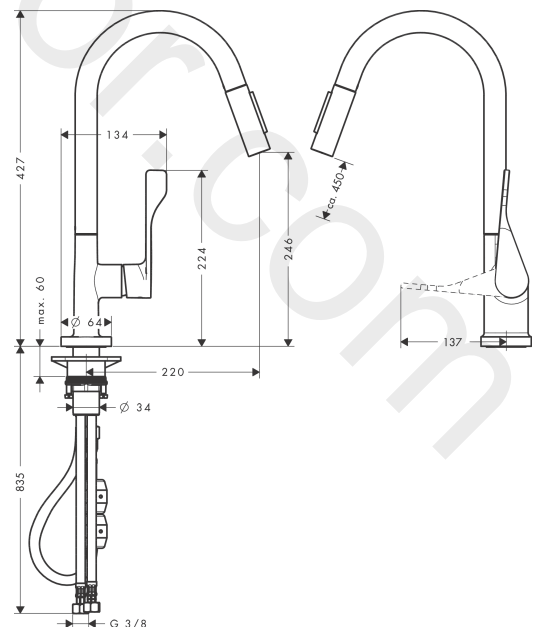

AXOR Citterio
Single lever kitchen mixer 250 with pull-out spray
 Finish: **Polished Red Gold** Article Number: **39835300**

product features

- ComfortZone 250
- swivel range adjustable in 2 steps to 110° or 150°
- shower spray, laminar spray
- lockable shower spray, spray returns through pressing spray diverter
- MagFit magnetic shower support
- quick connect hose
- connection dimension: DN15
- maximum flow rate at 3 bar: 9 l/min
- ceramic cartridge
- connection type: G 3/8 connections
- temperature limitation adjustable
- integrated non-return valve
- suitable for continuous flow water heaters
- extension length up to 50 cm

Article Details

Price excl. VAT

987,50 £

Technology

Product image

Scale drawing

AXOR Citterio
Single lever kitchen mixer 250 with pull-out spray
 Finish: **Polished Red Gold** Article Number: **39835300**

Flowchart

Spare part list

Year of production: >11/16

Pos.		Article Number	Price	PU
1	handle	39891300	£ 165,00	1
2	hollow set screw M6x10 DIN 916	96029000	£ 3,30	1
3	screw cover	96762000	£ 3,30	1
4	flange	98603300	£ 37,50	1
5	nut	97209000	£ 16,10	1
6	O-Ring 32x2	98193000	£ 3,30	1
7	cartridge, assy	92730000	£ 35,00	1
8	seal	95008000	£ 9,00	1
9	spout cpl.	95926300	£ 259,50	1
10	nut	92755000	£ 20,50	1
11	filter	97735000	£ 3,30	1
12	handspray	95908300	£ 260,00	1
13	non return valve	96737000	£ 35,00	1
14	aerator laminar M22x1 (15 l/min)	95909000	£ 51,00	1
15	service tool	95910000	£ 9,00	1
16	set of lever collars	98365000	£ 9,00	1
17	O-ring 40x3	92634000	£ 3,30	1
18	support	97523000	£ 6,10	1
19	fixing set (Ø 34)	95049000	£ 16,10	1
20	lever collar	97548000	£ 3,30	1
21	weight	92500000	£ 43,00	1
22	hose 1,50 m	95507000	£ 79,00	1
23	connection hose 600 mm M10x1	95561000	£ 25,00	1
24	O-ring 8x1,75	97827000	£ 3,30	1
25	connection hose 900 mm M8x0,75 G3/8	96316000	£ 43,00	1
26	O-ring 7x1,5	98422000	£ 3,30	1
27	sealing set	95581000	£ 6,10	1