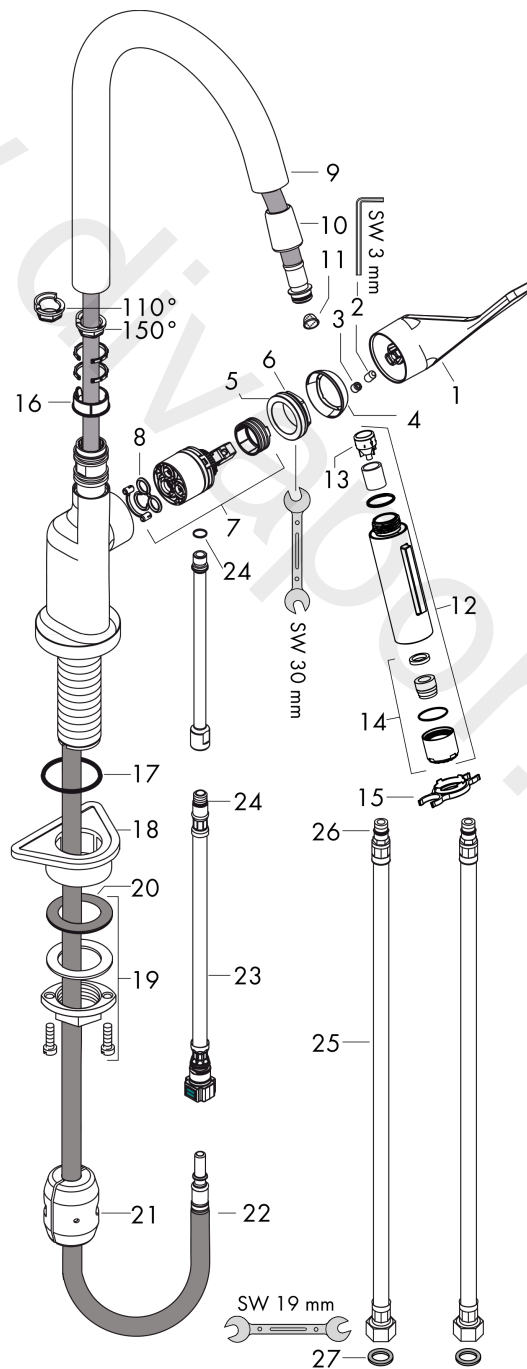

**AXOR Citterio**  
**Single lever kitchen mixer 250 with pull-out spray**  
 Surfaces: Article Number: **39835260**

## Exploded Drawing

Year of production: **11/16 - 12/19**

**AXOR Citterio**  
**Single lever kitchen mixer 250 with pull-out spray**  
 Surfaces: Article Number: **39835260**

## Spare part list

Year of production: **11/16 - 12/19**

Pos.		Article Number	Price	PU
1	handle	39891260	£ 163,00	1
2	hollow set screw M6x10 DIN 916	96029000	£ 3,30	1
3	screw cover	96762000	£ 3,30	1
4	flange	98603260	£ 37,50	1
5	nut	97209000	£ 16,10	1
6	O-Ring 32x2	98193000	£ 3,30	1
7	cartridge, assy	92730000	£ 35,00	1
8	seal	95008000	£ 9,00	1
9	spout cpl.	95926260	£ 259,50	1
10	nut	92755000	£ 20,50	1
11	filter	97735000	£ 3,30	1
12	handspray	95908260	£ 260,00	1
13	non return valve	96737000	£ 35,00	1
14	aerator laminar M22x1 (15 l/min)	95909000	£ 51,00	1
15	service tool	95910000	£ 9,00	1
16	set of lever collars	98365000	£ 9,00	1
17	O-ring 40x3	92634000	£ 3,30	1
18	support	97523000	£ 6,10	1
19	fixing set (Ø 34)	95049000	£ 16,10	1
20	lever collar	97548000	£ 3,30	1
21	weight	92500000	£ 43,00	1
22	hose 1,50 m	95507000	£ 79,00	1
23	connection hose 600 mm M10x1	95561000	£ 25,00	1
24	O-ring 8x1,75	97827000	£ 3,30	1
25	connection hose 900 mm M8x0,75 G3/8	96316000	£ 43,00	1
26	O-ring 7x1,5	98422000	£ 3,30	1
27	sealing set	95581000	£ 6,10	1