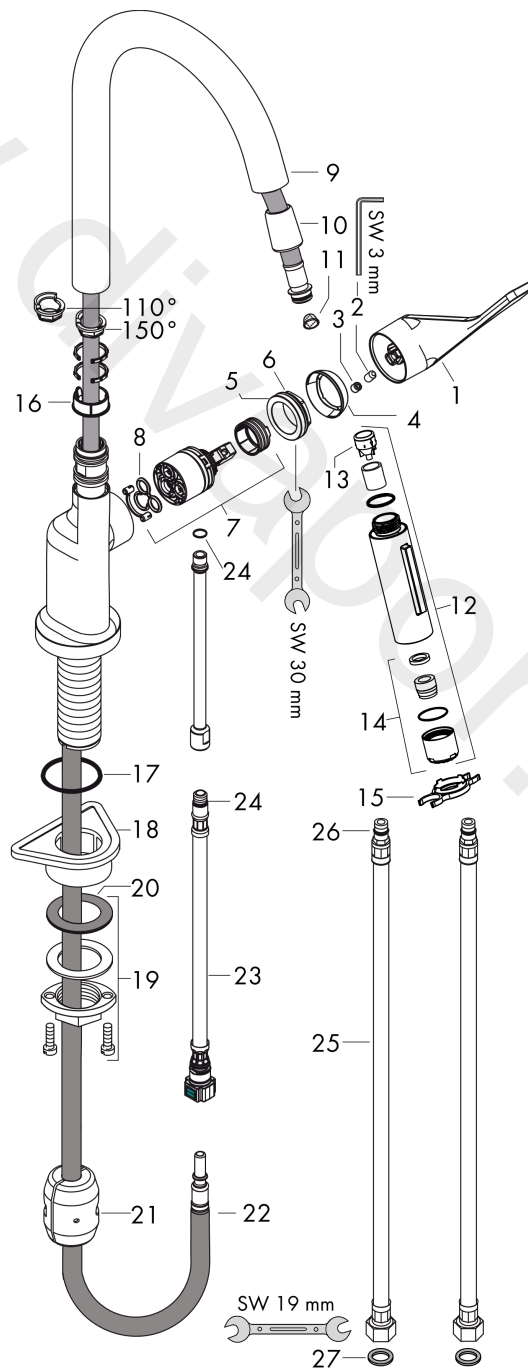

AXOR Citterio
Single lever kitchen mixer 250 with pull-out spray
Finish: **Brushed Gold Optic** Article Number: **39835250**

Exploded Drawing

Year of production: >11/16

AXOR Citterio
Single lever kitchen mixer 250 with pull-out spray
Finish: **Brushed Gold Optic** Article Number: **39835250**

Spare part list

Year of production: >11/16

Pos.		Article Number	Price	PU
1	handle	39891250	£ 163,00	1
2	hollow set screw M6x10 DIN 916	96029000	£ 3,30	1
3	screw cover	96762000	£ 3,30	1
4	flange	98603250	£ 38,00	1
5	nut	97209000	£ 16,10	1
6	O-Ring 32x2	98193000	£ 3,30	1
7	cartridge, assy	92730000	£ 35,00	1
8	seal	95008000	£ 9,00	1
9	spout cpl.	95926250	£ 259,50	1
10	nut	92755000	£ 20,50	1
11	filter	97735000	£ 3,30	1
12	handspray	95908250	£ 260,00	1
13	non return valve	96737000	£ 35,00	1
14	aerator laminar M22x1 (15 l/min)	95909000	£ 51,00	1
15	service tool	95910000	£ 9,00	1
16	set of lever collars	98365000	£ 9,00	1
17	O-ring 40x3	92634000	£ 3,30	1
18	support	97523000	£ 6,10	1
19	fixing set (Ø 34)	95049000	£ 16,10	1
20	lever collar	97548000	£ 3,30	1
21	weight	92500000	£ 43,00	1
22	hose 1,50 m	95507000	£ 79,00	1
23	connection hose 600 mm M10x1	95561000	£ 25,00	1
24	O-ring 8x1,75	97827000	£ 3,30	1
25	connection hose 900 mm M8x0,75 G3/8	96316000	£ 43,00	1
26	O-ring 7x1,5	98422000	£ 3,30	1
27	sealing set	95581000	£ 6,10	1