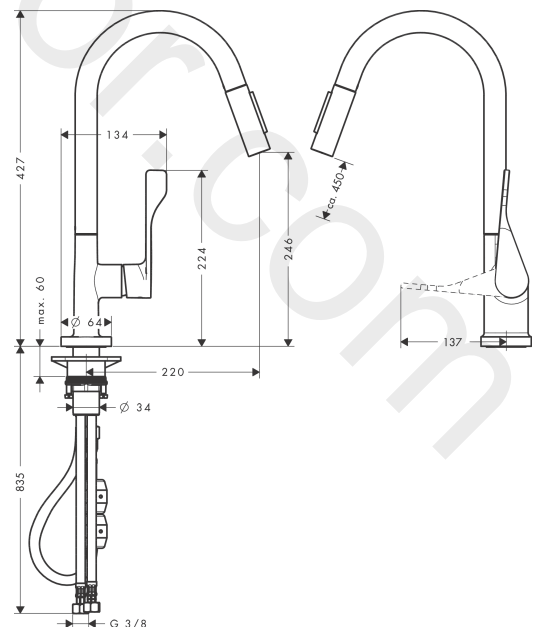

AXOR Citterio
Single lever kitchen mixer 250 with pull-out spray
 Finish: **Brushed Gold Optic** Article Number: **39835250**

product features

- ComfortZone 250
- swivel range adjustable in 2 steps to 110° or 150°
- shower spray, laminar spray
- lockable shower spray, spray returns through pressing spray diverter
- MagFit magnetic shower support
- quick connect hose
- connection dimension: DN15
- maximum flow rate at 3 bar: 9 l/min
- ceramic cartridge
- connection type: G 3/8 connections
- temperature limitation adjustable
- integrated non-return valve
- suitable for continuous flow water heaters
- extension length up to 50 cm

Article Details

Price excl. VAT

987,50 £

Technology

Product image

Scale drawing

AXOR Citterio
Single lever kitchen mixer 250 with pull-out spray
 Finish: **Brushed Gold Optic** Article Number: **39835250**

Flowchart

Spare part list

Year of production: >11/16

Pos.		Article Number	Price	PU
1	handle	39891250	£ 163,00	1
2	hollow set screw M6x10 DIN 916	96029000	£ 3,30	1
3	screw cover	96762000	£ 3,30	1
4	flange	98603250	£ 38,00	1
5	nut	97209000	£ 16,10	1
6	O-Ring 32x2	98193000	£ 3,30	1
7	cartridge, assy	92730000	£ 35,00	1
8	seal	95008000	£ 9,00	1
9	spout cpl.	95926250	£ 259,50	1
10	nut	92755000	£ 20,50	1
11	filter	97735000	£ 3,30	1
12	handspray	95908250	£ 260,00	1
13	non return valve	96737000	£ 35,00	1
14	aerator laminar M22x1 (15 l/min)	95909000	£ 51,00	1
15	service tool	95910000	£ 9,00	1
16	set of lever collars	98365000	£ 9,00	1
17	O-ring 40x3	92634000	£ 3,30	1
18	support	97523000	£ 6,10	1
19	fixing set (Ø 34)	95049000	£ 16,10	1
20	lever collar	97548000	£ 3,30	1
21	weight	92500000	£ 43,00	1
22	hose 1,50 m	95507000	£ 79,00	1
23	connection hose 600 mm M10x1	95561000	£ 25,00	1
24	O-ring 8x1,75	97827000	£ 3,30	1
25	connection hose 900 mm M8x0,75 G3/8	96316000	£ 43,00	1
26	O-ring 7x1,5	98422000	£ 3,30	1
27	sealing set	95581000	£ 6,10	1