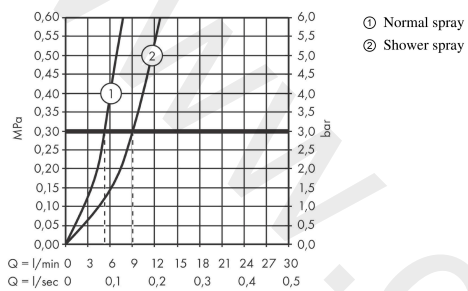

AXOR Citterio
Single lever kitchen mixer 250 with pull-out spray
 Finish: **Brushed Gold Optic** Article Number: **39835250**

product features

- ComfortZone 250
- swivel range adjustable in 2 steps to 110° or 150°
- shower spray, laminar spray
- lockable shower spray, spray returns through pressing spray diverter
- MagFit magnetic shower support
- quick connect hose
- connection dimension: DN15
- maximum flow rate at 3 bar: 9 l/min
- ceramic cartridge
- connection type: G 3/8 connections
- temperature limitation adjustable
- integrated non-return valve
- suitable for continuous flow water heaters
- extension length up to 50 cm

Article Details

Price excl. VAT

987,50 £

Technology

Product image

Scale drawing

AXOR Citterio
Single lever kitchen mixer 250 with pull-out spray
 Finish: **Brushed Gold Optic** Article Number: **39835250**

Flowchart