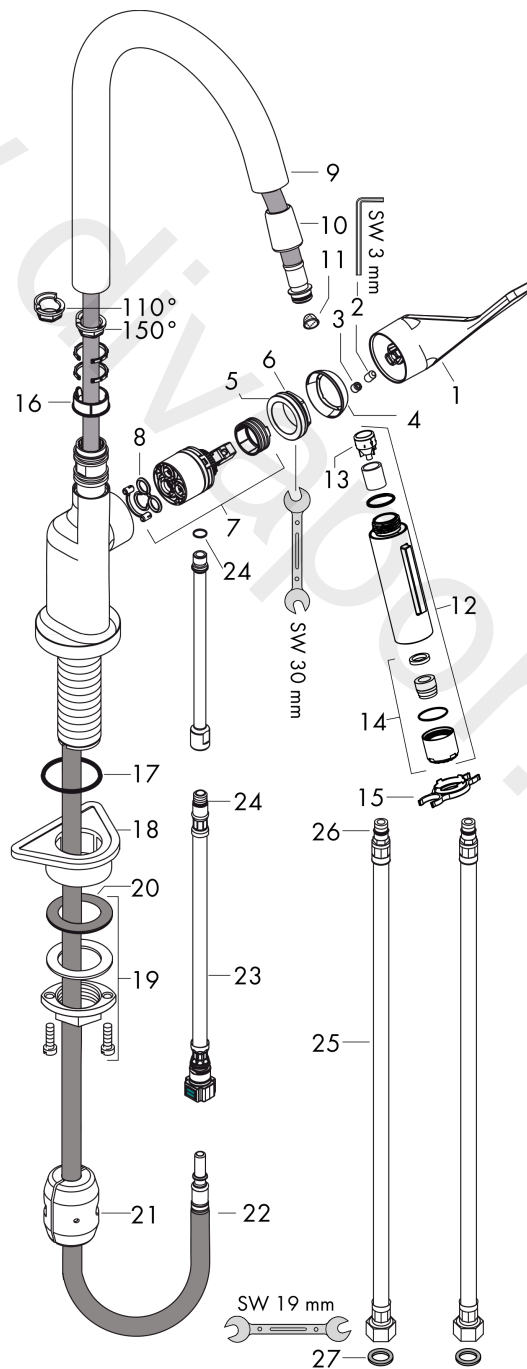

AXOR Citterio
Single lever kitchen mixer 250 with pull-out spray
 Surfaces: Article Number: **39835130**

Exploded Drawing

Year of production: **11/16 - 12/19**

AXOR Citterio
Single lever kitchen mixer 250 with pull-out spray
 Surfaces: Article Number: **39835130**

Spare part list

Year of production: **11/16 - 12/19**

Pos.		Article Number	Price	PU
1	handle	39891130	£ 165,00	1
2	hollow set screw M6x10 DIN 916	96029000	£ 3,30	1
3	screw cover	96762000	£ 3,30	1
4	flange	98603130	£ 37,50	1
5	nut	97209000	£ 16,10	1
6	O-Ring 32x2	98193000	£ 3,30	1
7	cartridge, assy	92730000	£ 35,00	1
8	seal	95008000	£ 9,00	1
9	spout cpl.	95926130	£ 259,50	1
10	nut	92755000	£ 20,50	1
11	filter	97735000	£ 3,30	1
12	handspray	95908130	£ 260,00	1
13	non return valve	96737000	£ 35,00	1
14	aerator laminar M22x1 (15 l/min)	95909000	£ 51,00	1
15	service tool	95910000	£ 9,00	1
16	set of lever collars	98365000	£ 9,00	1
17	O-ring 40x3	92634000	£ 3,30	1
18	support	97523000	£ 6,10	1
19	fixing set (Ø 34)	95049000	£ 16,10	1
20	lever collar	97548000	£ 3,30	1
21	weight	92500000	£ 43,00	1
22	hose 1,50 m	95507000	£ 79,00	1
23	connection hose 600 mm M10x1	95561000	£ 25,00	1
24	O-ring 8x1,75	97827000	£ 3,30	1
25	connection hose 900 mm M8x0,75 G3/8	96316000	£ 43,00	1
26	O-ring 7x1,5	98422000	£ 3,30	1
27	sealing set	95581000	£ 6,10	1