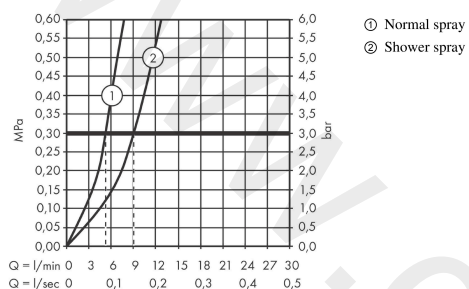

AXOR Citterio
Single lever kitchen mixer 250 with pull-out spray
 Finish: **Polished Chrome** Article Number: **39835020**

product features

- ComfortZone 250
- swivel range adjustable in 2 steps to 110° or 150°
- shower spray, laminar spray
- lockable shower spray, spray returns through pressing spray diverter
- MagFit magnetic shower support
- quick connect hose
- connection dimension: DN15
- maximum flow rate at 3 bar: 9 l/min
- ceramic cartridge
- connection type: G 3/8 connections
- temperature limitation adjustable
- integrated non-return valve
- suitable for continuous flow water heaters
- extension length up to 50 cm

Article Details

Price excl. VAT

987,50 £

Technology

Product image

Scale drawing

AXOR Citterio
Single lever kitchen mixer 250 with pull-out spray
 Finish: **Polished Chrome** Article Number: **39835020**

Flowchart