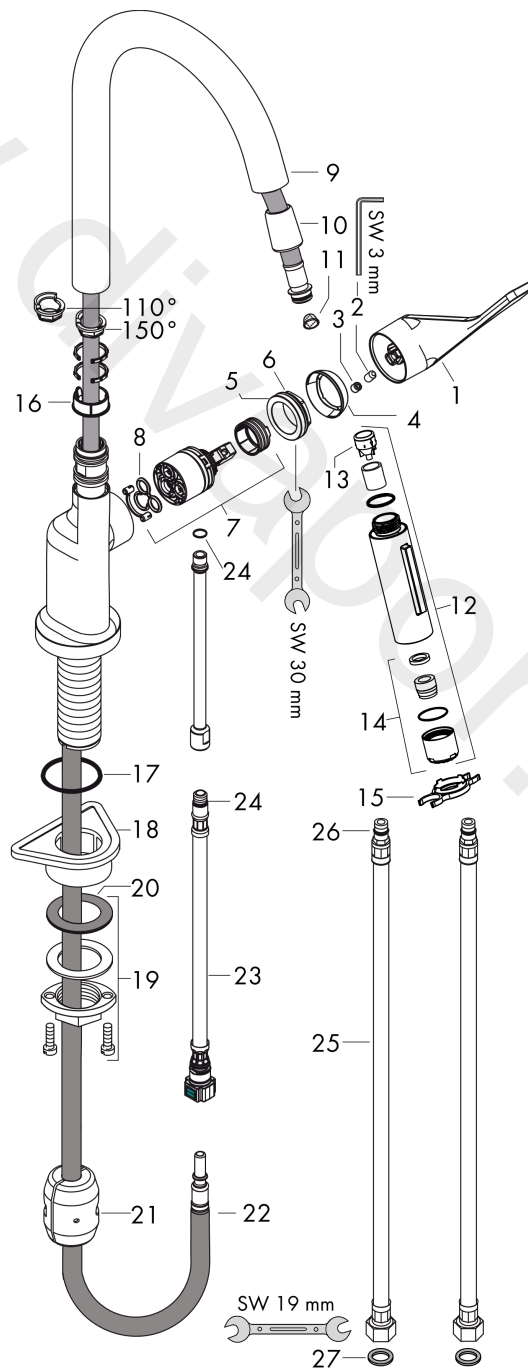

AXOR Citterio
Single lever kitchen mixer 250 with pull-out spray
 Finish: **Polished Chrome** Article Number: **39835020**

product features

- ComfortZone 250
- swivel range adjustable in 2 steps to 110° or 150°
- shower spray, laminar spray
- lockable shower spray, spray returns through pressing spray diverter
- MagFit magnetic shower support
- quick connect hose
- connection dimension: DN15
- maximum flow rate at 3 bar: 9 l/min
- ceramic cartridge
- connection type: G 3/8 connections
- temperature limitation adjustable
- integrated non-return valve
- suitable for continuous flow water heaters
- extension length up to 50 cm

AXOR Citterio
Single lever kitchen mixer 250 with pull-out spray
 Finish: **Polished Chrome** Article Number: **39835020**

Exploded Drawing

Year of production: >11/16

AXOR Citterio
Single lever kitchen mixer 250 with pull-out spray
 Finish: **Polished Chrome** Article Number: **39835020**

Spare part list

Year of production: >11/16

Pos.		Article Number	Price	PU
1	handle	39891020	£ 165,00	1
2	hollow set screw M6x10 DIN 916	96029000	£ 3,30	1
3	screw cover	96762000	£ 3,30	1
4	flange	98603020	£ 37,50	1
5	nut	97209000	£ 16,10	1
6	O-Ring 32x2	98193000	£ 3,30	1
7	cartridge, assy	92730000	£ 35,00	1
8	seal	95008000	£ 9,00	1
9	spout cpl.	95926020	£ 259,50	1
10	nut	92755000	£ 20,50	1
11	filter	97735000	£ 3,30	1
12	handspray	95908020	£ 259,50	1
13	non return valve	96737000	£ 35,00	1
14	aerator laminar M22x1 (15 l/min)	95909000	£ 51,00	1
15	service tool	95910000	£ 9,00	1
16	set of lever collars	98365000	£ 9,00	1
17	O-ring 40x3	92634000	£ 3,30	1
18	support	97523000	£ 6,10	1
19	fixing set (Ø 34)	95049000	£ 16,10	1
20	lever collar	97548000	£ 3,30	1
21	weight	92500000	£ 43,00	1
22	hose 1,50 m	95507000	£ 79,00	1
23	connection hose 600 mm M10x1	95561000	£ 25,00	1
24	O-ring 8x1,75	97827000	£ 3,30	1
25	connection hose 900 mm M8x0,75 G3/8	96316000	£ 43,00	1
26	O-ring 7x1,5	98422000	£ 3,30	1
27	sealing set	95581000	£ 6,10	1