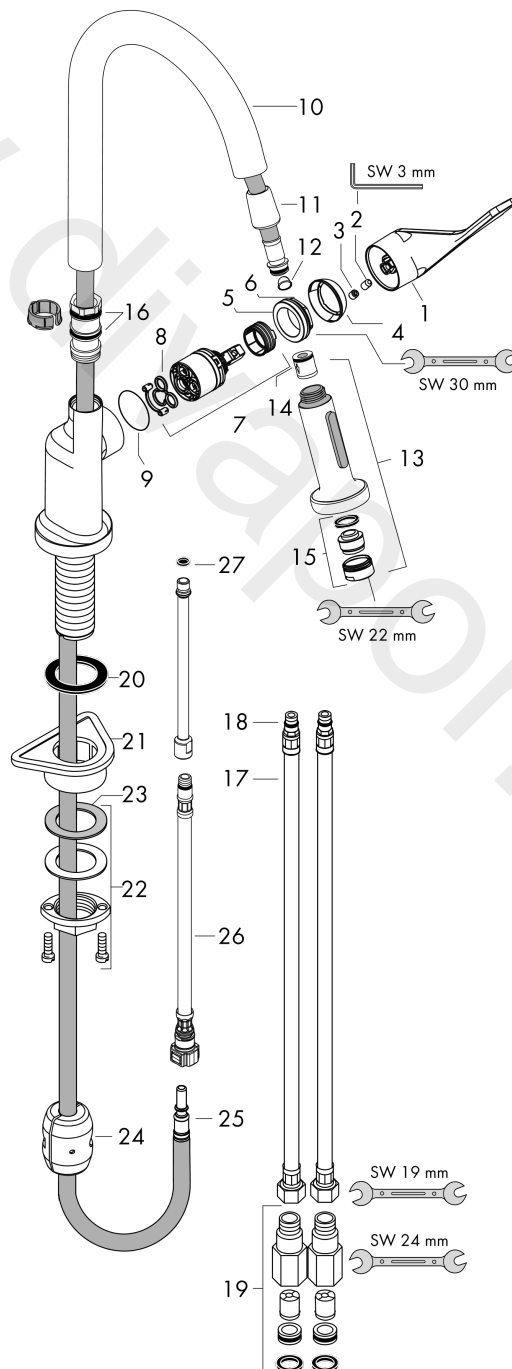

AXOR Citterio
Single lever kitchen mixer 250 with pull-out spray
 Surfaces: Article Number: **39835004**

Exploded Drawing

Year of production: **09/11 - 07/12**

AXOR Citterio
Single lever kitchen mixer 250 with pull-out spray
 Surfaces: Article Number: **39835004**

Spare part list

Year of production: **09/11 - 07/12**

Pos.		Article Number	Price	PU
1	handle	39891000	£ 110,00	1
2	hollow set screw M6x10 DIN 916	96029000	£ 3,30	1
3	screw cover	96338000	£ 3,30	1
4	flange	98603000	£ 25,00	1
5	nut	97209000	£ 16,10	1
6	O-Ring 32x2	98193000	£ 3,30	1
7	cartridge, assy	92730000	£ 35,00	1
8	seal	95008000	£ 9,00	1
9	O-ring 35x2	92604000	£ 6,10	1
10	spout cpl.	98604000	£ 173,00	1
11	nut	92757000	£ 16,10	1
12	filter	97735000	£ 3,30	1
13	handspray	96920004	£ 137,00	1
14	set of non return valves DW 15	97350000	£ 20,50	1
15	aerator M24x1 (15 l/min)	97691000	£ 51,00	1
16	O-ring 21x1,5	98219000	£ 3,30	1
17	connection hose 600 mm	96510004	-	1
18	O-ring 7x1,5	98422000	£ 3,30	1
19	back flow preventor cartridge	52054625	-	1
20	sealing washer	97825000	£ 3,30	1
21	support	97523000	£ 6,10	1
22	fixing set (Ø 34)	95049000	£ 16,10	1
23	lever collar	97548000	£ 3,30	1
24	weight	92500000	£ 43,00	1
25	hose 1,75 m	96921004	-	1
26	connection hose 600 mm M10x1	95561000	£ 25,00	1
27	O-ring 8x1,75	97827000	£ 3,30	1