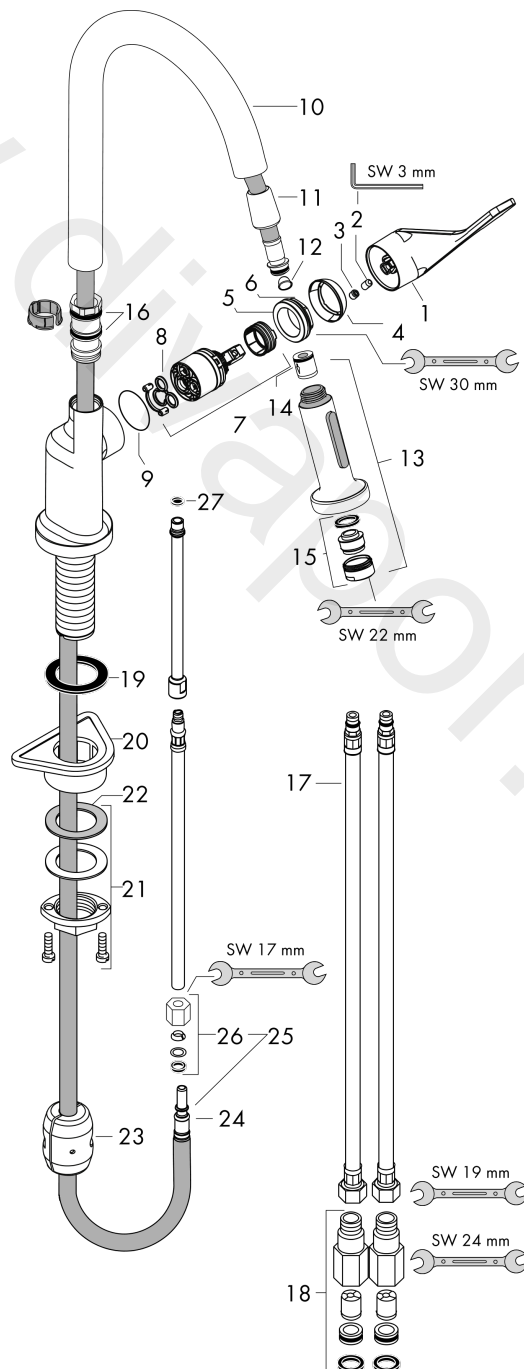

**AXOR Citterio**  
**Single lever kitchen mixer 250 with pull-out spray**  
 Surfaces: Article Number: **39835004**

## Exploded Drawing

Year of production: **11/06 - 08/11**

**AXOR Citterio**  
**Single lever kitchen mixer 250 with pull-out spray**  
 Surfaces: Article Number: **39835004**

## Spare part list

Year of production: **11/06 - 08/11**

Pos.		Article Number	Price	PU
1	handle	39891000	£ 110,00	1
2	hollow set screw M6x10 DIN 916	96029000	£ 3,30	1
3	screw cover	96338000	£ 3,30	1
4	flange	98603000	£ 25,00	1
5	nut	97209000	£ 16,10	1
6	O-Ring 32x2	98193000	£ 3,30	1
7	cartridge, assy	92730000	£ 35,00	1
8	seal	95008000	£ 9,00	1
9	O-ring 35x2	92604000	£ 6,10	1
10	spout cpl.	98604000	£ 173,00	1
11	nut	92757000	£ 16,10	1
12	filter	97735000	£ 3,30	1
13	handspray	96920004	£ 137,00	1
14	set of non return valves DW 15	97350000	£ 20,50	1
15	aerator M24x1 (15 l/min)	97691000	£ 51,00	1
16	O-ring 21x1,5	98219000	£ 3,30	1
17	connection hose 600 mm	96510004	-	1
18	back flow preventor cartridge	52054625	-	1
19	sealing washer	97825000	£ 3,30	1
20	support	97523000	£ 6,10	1
21	fixing set (Ø 34)	95049000	£ 16,10	1
22	lever collar	97548000	£ 3,30	1
23	weight	92500000	£ 43,00	1
24	hose 1,50 m	95507000	£ 79,00	1
25	hose 1,75 m	96921004	-	1
26	squeezing connection	96099000	£ 9,00	1
27	O-ring 8x1,75	97827000	£ 3,30	1