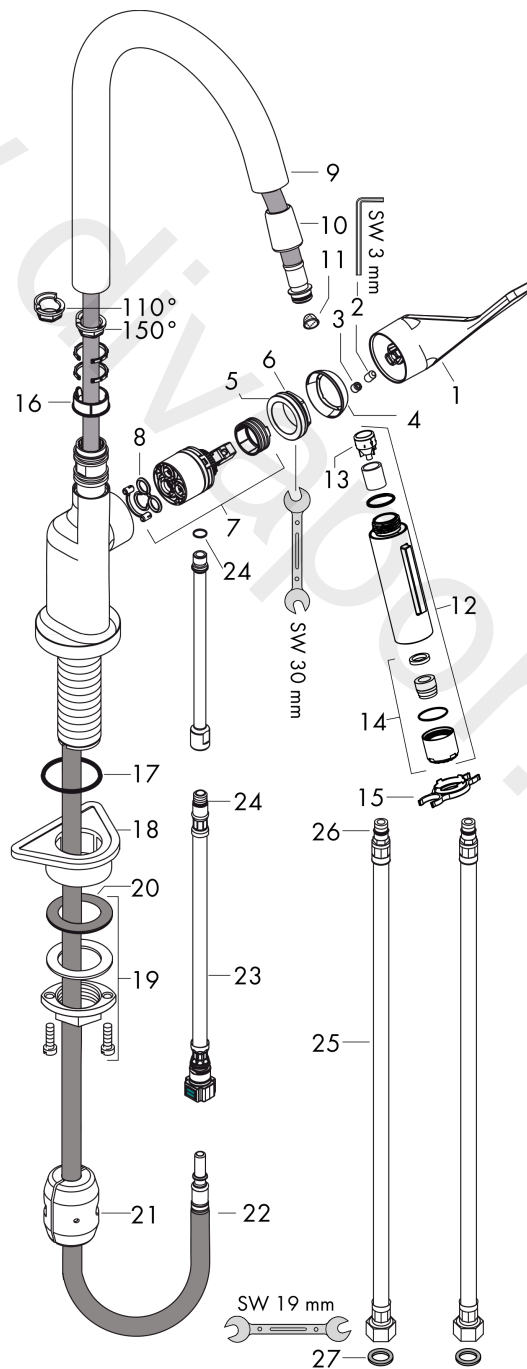

AXOR Citterio
Single lever kitchen mixer 250 with pull-out spray
 Surfaces: Article Number: **39835000**

Exploded Drawing

Year of production: **02/12 - 09/17**

AXOR Citterio
Single lever kitchen mixer 250 with pull-out spray
 Surfaces: Article Number: **39835000**

Spare part list

Year of production: **02/12 - 09/17**

Pos.		Article Number	Price	PU
1	handle	39891000	£ 110,00	1
2	hollow set screw M6x10 DIN 916	96029000	£ 3,30	1
3	screw cover	96762000	£ 3,30	1
4	flange	98603000	£ 25,00	1
5	nut	97209000	£ 16,10	1
6	O-Ring 32x2	98193000	£ 3,30	1
7	cartridge, assy	92730000	£ 35,00	1
8	seal	95008000	£ 9,00	1
9	spout cpl.	95926000	£ 173,00	1
10	nut	92755000	£ 20,50	1
11	filter	97735000	£ 3,30	1
12	handspray	95908000	£ 173,00	1
13	non return valve	96737000	£ 35,00	1
14	aerator laminar M22x1 (15 l/min)	95909000	£ 51,00	1
15	service tool	95910000	£ 9,00	1
16	set of lever collars	98365000	£ 9,00	1
17	O-ring 40x3	92634000	£ 3,30	1
18	support	97523000	£ 6,10	1
19	fixing set (Ø 34)	95049000	£ 16,10	1
20	lever collar	97548000	£ 3,30	1
21	weight	92500000	£ 43,00	1
22	hose 1,50 m	95507000	£ 79,00	1
23	connection hose 600 mm M10x1	95561000	£ 25,00	1
24	O-ring 8x1,75	97827000	£ 3,30	1
25	connection hose 900 mm M8x0,75 G3/8	96316000	£ 43,00	1
26	O-ring 7x1,5	98422000	£ 3,30	1
27	sealing set	95581000	£ 6,10	1