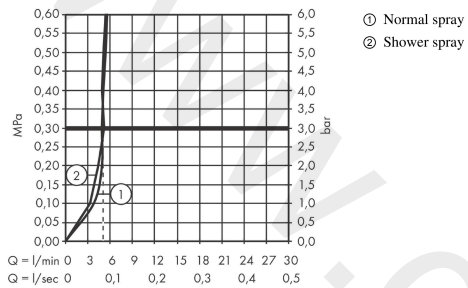

AXOR Citterio
Single lever kitchen mixer 250 with pull-out spray Eco
 Finish: **Matt Black** Article Number: **39832670**

product features

- ComfortZone 250
- swivel range adjustable in 2 steps to 110° or 150°
- shower spray, laminar spray
- lockable shower spray, spray returns through pressing spray diverter
- MagFit magnetic shower support
- quick connect hose
- connection dimension: DN15
- maximum flow rate at 3 bar: 4,8 l/min
- ceramic cartridge
- connection type: G ¾ connections
- temperature limitation adjustable
- integrated non-return valve
- suitable for continuous flow water heaters
- extension length up to 50 cm

Article Details

Price excl. VAT

855,80 £

Technology

Product image

Scale drawing

AXOR Citterio
Single lever kitchen mixer 250 with pull-out spray Eco
 Finish: **Matt Black** Article Number: **39832670**

Flowchart