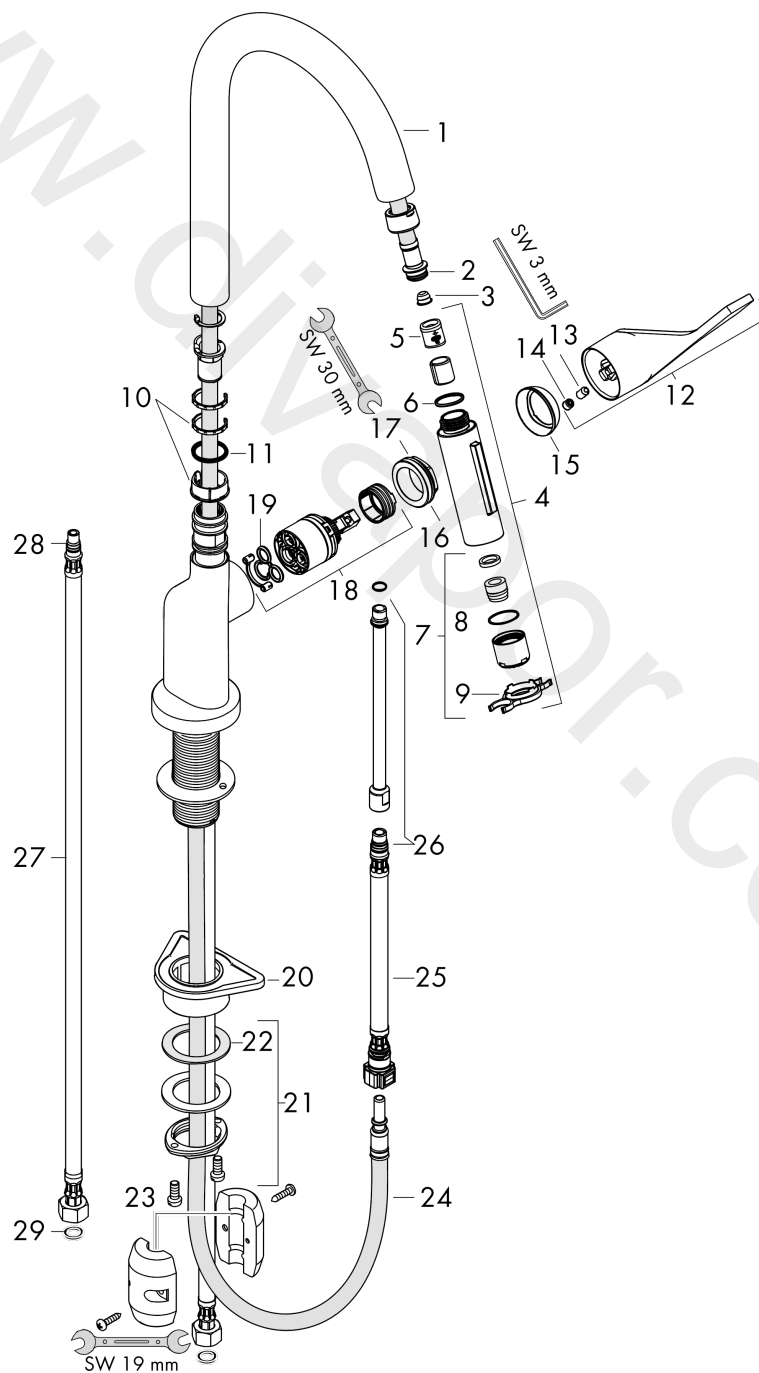

AXOR Citterio
Single lever kitchen mixer 250 with pull-out spray Eco
Finish: **Matt Black** Article Number: **39832670**

Exploded Drawing

Year of production: >07/22

AXOR Citterio
Single lever kitchen mixer 250 with pull-out spray Eco
Finish: **Matt Black** Article Number: **39832670**

Spare part list

Year of production: >07/22

Pos.		Article Number	Price	PU
1	spout cpl.	95926670	£ 260,00	1
2	O-ring 11x2	98127000	£ 3,30	1
3	filter	97735000	£ 3,30	1
4	handspray	93474670	-	1
5	flow limiter / non return valve	95376000	£ 25,00	1
6	O-ring 18x1,5	98231000	£ 3,30	1
7	aerator laminar M22x1 (15 l/min)	95909000	£ 51,00	1
8	O-ring 20x1	98140000	£ 3,30	1
9	service tool	95910000	£ 9,00	1
10	set of lever collars	98365000	£ 9,00	1
11	O-ring 21x2,5	98211000	£ 3,30	1
12	handle	39891670	£ 163,00	1
13	hollow set screw M6x10 DIN 916	96029000	£ 3,30	1
14	screw cover	96762000	£ 3,30	1
15	flange	98603000	£ 25,00	1
16	nut	97209000	£ 16,10	1
17	O-Ring 32x2	98193000	£ 3,30	1
18	cartridge, assy	95646000	£ 96,00	1
19	seal	95008000	£ 9,00	1
20	support	97523000	£ 6,10	1
21	fixing set (Ø 34)	95049000	£ 16,10	1
22	lever collar	97548000	£ 3,30	1
23	weight	98551000	£ 20,50	1
24	hose 1,50 m	95507000	£ 79,00	1
25	connection hose 600 mm M10x1	95561000	£ 25,00	1
26	O-ring 8x1,75	97827000	£ 3,30	1
27	connection hose 900 mm M8x0,75 G3/8	96316000	£ 43,00	1
28	O-ring 7x1,5	98422000	£ 3,30	1
29	sealing set	95581000	£ 6,10	1
30	spout cpl.	95926000	£ 173,00	1