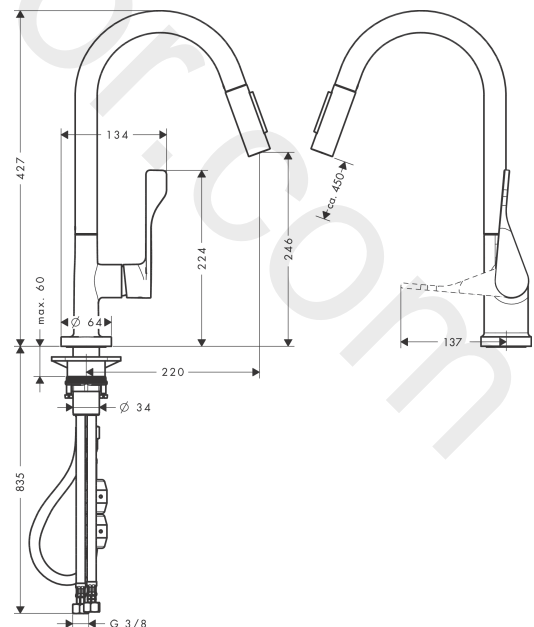

### product features

- ComfortZone 250
- swivel range adjustable in 2 steps to 110° or 150°
- shower spray, laminar spray
- lockable shower spray, spray returns through pressing spray diverter
- MagFit magnetic shower support
- quick connect hose
- connection dimension: DN15
- maximum flow rate at 3 bar: 4,8 l/min
- ceramic cartridge
- connection type: G 3/8 connections
- temperature limitation adjustable
- integrated non-return valve
- suitable for continuous flow water heaters
- extension length up to 50 cm

### Scale drawing

**AXOR Citterio**  
**Single lever kitchen mixer 250 with pull-out spray Eco**  
Finish: **Chrome** Article Number: **39832000**

## Exploded Drawing

Year of production: >06/19

**AXOR Citterio**  
**Single lever kitchen mixer 250 with pull-out spray Eco**  
 Finish: **Chrome** Article Number: **39832000**

## Spare part list

Year of production: >06/19

Pos.		Article Number	Price	PU
1	spout cpl.	95926000	£ 173,00	1
2	O-ring 11x2	98127000	£ 3,30	1
3	filter	97735000	£ 3,30	1
4	handspray	95908000	£ 173,00	1
5	flow limiter / non return valve	95376000	£ 25,00	1
6	O-ring 18x1,5	98231000	£ 3,30	1
7	aerator laminar M22x1 (15 l/min)	95909000	£ 51,00	1
8	O-ring 20x1	98140000	£ 3,30	1
9	service tool	95910000	£ 9,00	1
10	set of lever collars	98365000	£ 9,00	1
11	O-ring 21x2,5	98211000	£ 3,30	1
12	handle	39891000	£ 110,00	1
13	hollow set screw M6x10 DIN 916	96029000	£ 3,30	1
14	screw cover	96762000	£ 3,30	1
15	flange	98603000	£ 25,00	1
16	nut	97209000	£ 16,10	1
17	O-Ring 32x2	98193000	£ 3,30	1
18	cartridge, assy	95646000	£ 96,00	1
19	seal	95008000	£ 9,00	1
20	support	97523000	£ 6,10	1
21	fixing set (Ø 34)	95049000	£ 16,10	1
22	lever collar	97548000	£ 3,30	1
23	weight	98551000	£ 20,50	1
24	hose 1,50 m	95507000	£ 79,00	1
25	connection hose 600 mm M10x1	95561000	£ 25,00	1
26	O-ring 8x1,75	97827000	£ 3,30	1
27	connection hose 900 mm M8x0,75 G3/8	96316000	£ 43,00	1
28	O-ring 7x1,5	98422000	£ 3,30	1
29	sealing set	95581000	£ 6,10	1