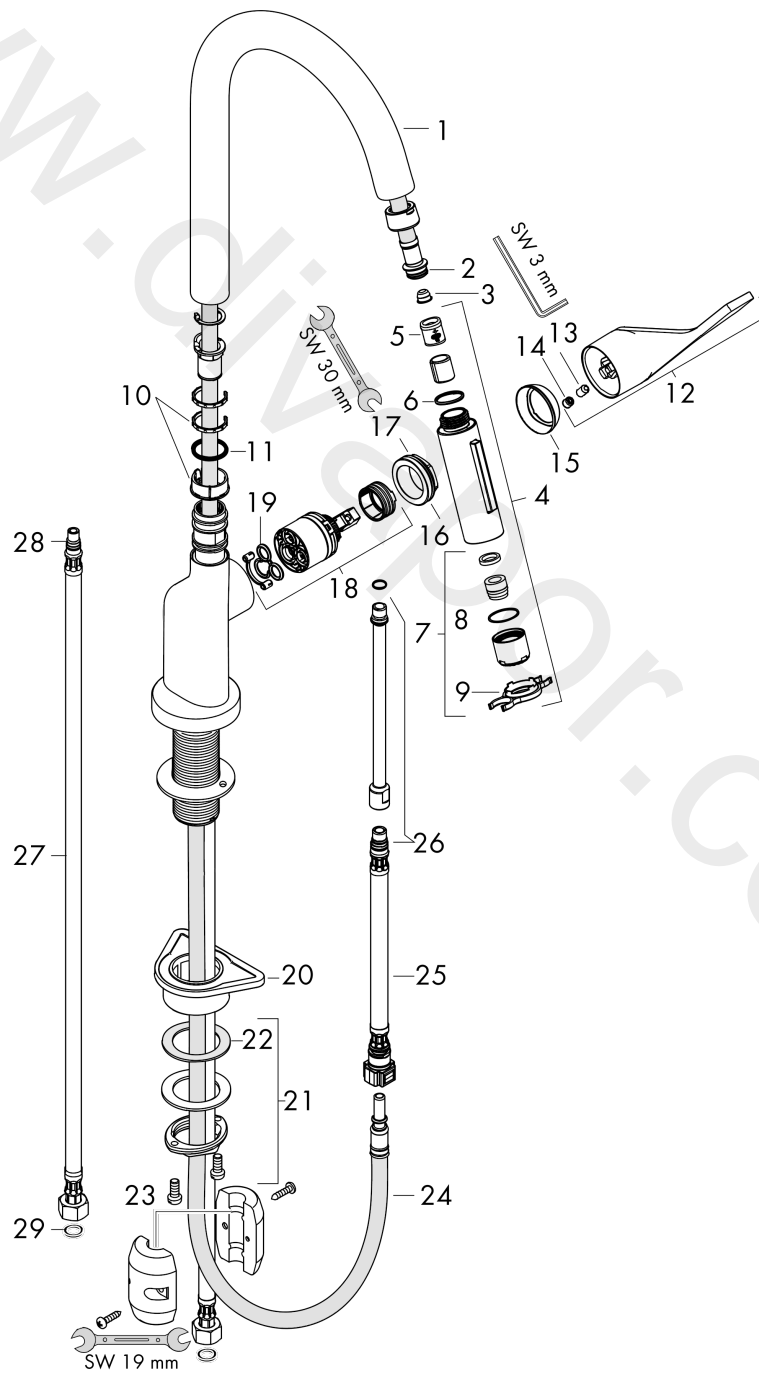

### product features

- ComfortZone 250
- swivel range adjustable in 2 steps to 110° or 150°
- shower spray, laminar spray
- lockable shower spray, spray returns through pressing spray diverter
- MagFit magnetic shower support
- quick connect hose
- connection dimension: DN15
- maximum flow rate at 3 bar: 4,8 l/min
- ceramic cartridge
- connection type: G 3/8 connections
- temperature limitation adjustable
- integrated non-return valve
- suitable for continuous flow water heaters
- extension length up to 50 cm

## Flowchart

**AXOR Citterio**  
**Single lever kitchen mixer 250 with pull-out spray Eco**  
 Finish: **Chrome** Article Number: **39832000**

## Exploded Drawing

Year of production: >06/19

**AXOR Citterio**  
**Single lever kitchen mixer 250 with pull-out spray Eco**  
 Finish: **Chrome** Article Number: **39832000**

## Spare part list

Year of production: >06/19

Pos.		Article Number	Price	PU
1	spout cpl.	95926000	£ 173,00	1
2	O-ring 11x2	98127000	£ 3,30	1
3	filter	97735000	£ 3,30	1
4	handspray	95908000	£ 173,00	1
5	flow limiter / non return valve	95376000	£ 25,00	1
6	O-ring 18x1,5	98231000	£ 3,30	1
7	aerator laminar M22x1 (15 l/min)	95909000	£ 51,00	1
8	O-ring 20x1	98140000	£ 3,30	1
9	service tool	95910000	£ 9,00	1
10	set of lever collars	98365000	£ 9,00	1
11	O-ring 21x2,5	98211000	£ 3,30	1
12	handle	39891000	£ 110,00	1
13	hollow set screw M6x10 DIN 916	96029000	£ 3,30	1
14	screw cover	96762000	£ 3,30	1
15	flange	98603000	£ 25,00	1
16	nut	97209000	£ 16,10	1
17	O-Ring 32x2	98193000	£ 3,30	1
18	cartridge, assy	95646000	£ 96,00	1
19	seal	95008000	£ 9,00	1
20	support	97523000	£ 6,10	1
21	fixing set (Ø 34)	95049000	£ 16,10	1
22	lever collar	97548000	£ 3,30	1
23	weight	98551000	£ 20,50	1
24	hose 1,50 m	95507000	£ 79,00	1
25	connection hose 600 mm M10x1	95561000	£ 25,00	1
26	O-ring 8x1,75	97827000	£ 3,30	1
27	connection hose 900 mm M8x0,75 G3/8	96316000	£ 43,00	1
28	O-ring 7x1,5	98422000	£ 3,30	1
29	sealing set	95581000	£ 6,10	1