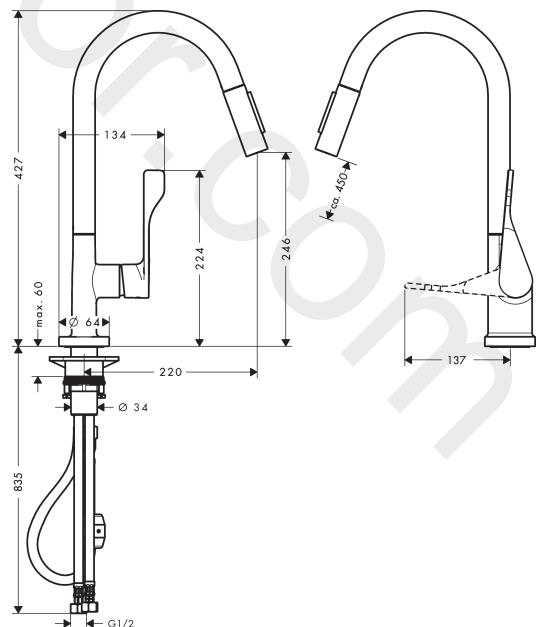

Scale drawing