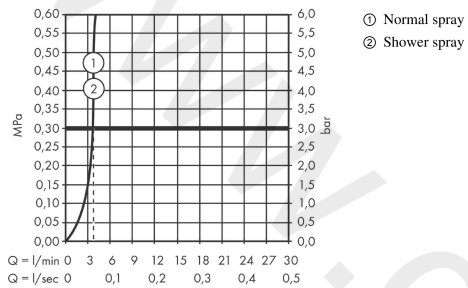

AXOR Citterio
Single lever kitchen mixer 250 with pull-out spray 3 ticks
 Finish: **Chrome** Article Number: **39831009**

product features

- ComfortZone 250
- swivel range adjustable in 2 steps to 110° or 150°
- shower spray
- lockable shower spray, spray returns through pressing spray diverter
- MagFit magnetic shower support
- quick connect hose
- connection dimension: DN15
- maximum flow rate at 3 bar: 3,5 l/min
- ceramic cartridge
- connection type: G ½ connections
- temperature limitation adjustable
- integrated non-return valve
- not suitable for continuous flow water heaters
- extension length up to 50 cm

Technology

Product image

Scale drawing

AXOR Citterio
Single lever kitchen mixer 250 with pull-out spray 3 ticks
 Finish: **Chrome** Article Number: **39831009**

Flowchart

AXOR Citterio
Single lever kitchen mixer 250 with pull-out spray 3 ticks
 Finish: **Chrome** Article Number: **39831009**