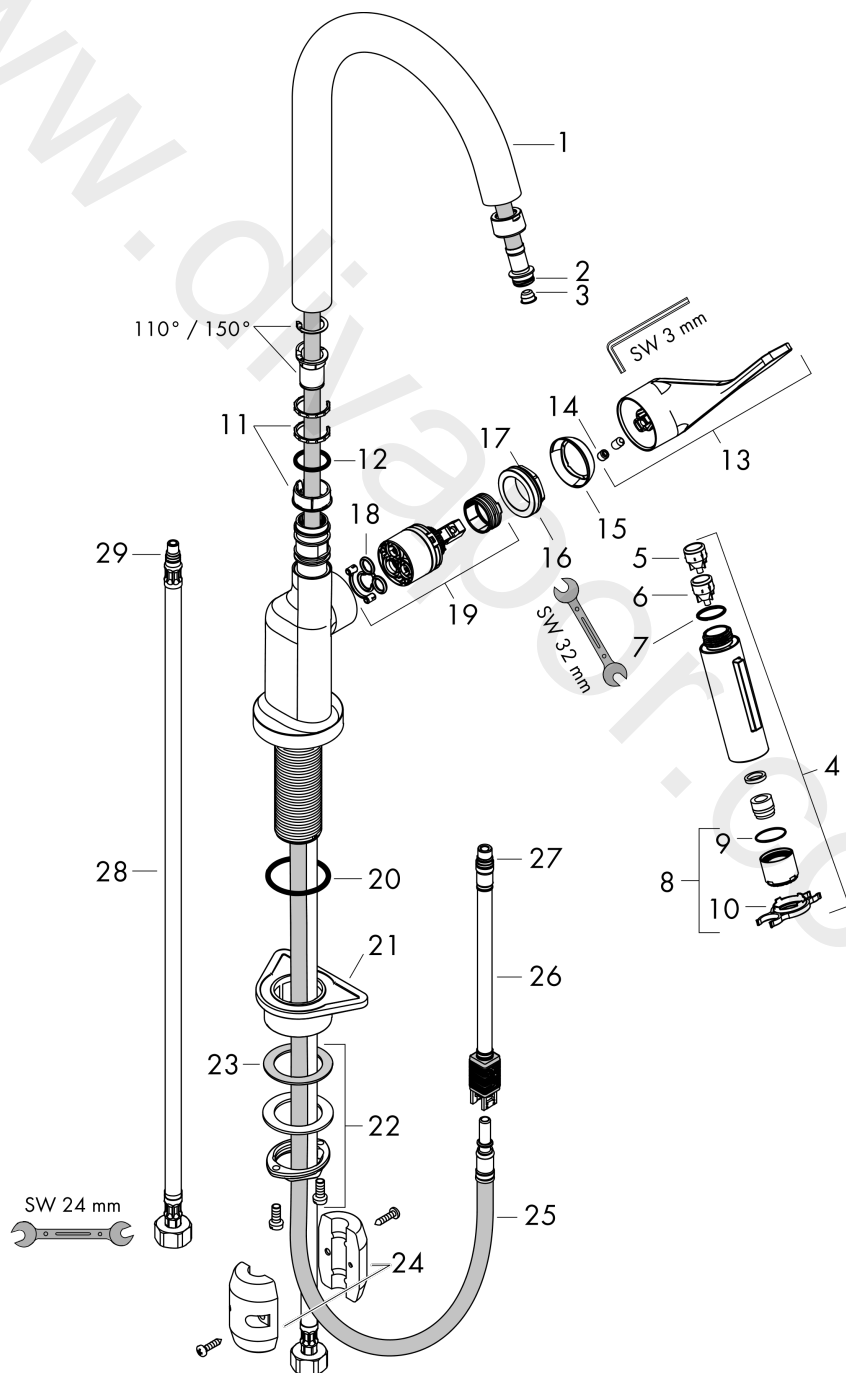

AXOR Citterio
Single lever kitchen mixer 250 with pull-out spray 3 ticks
 Finish: **Chrome** Article Number: **39831009**

product features

- ComfortZone 250
- swivel range adjustable in 2 steps to 110° or 150°
- shower spray
- lockable shower spray, spray returns through pressing spray diverter
- MagFit magnetic shower support
- quick connect hose
- connection dimension: DN15
- maximum flow rate at 3 bar: 3,5 l/min
- ceramic cartridge
- connection type: G ½ connections
- temperature limitation adjustable
- integrated non-return valve
- not suitable for continuous flow water heaters
- extension length up to 50 cm

Exploded Drawing

Year of production: >04/20

AXOR Citterio
Single lever kitchen mixer 250 with pull-out spray 3 ticks
 Finish: **Chrome** Article Number: **39831009**

Spare part list

Year of production: >04/20

Pos.		Article Number	Price	PU
1	spout cpl.	95926000	£ 173,00	1
2	O-ring 11x2	98127000	£ 3,30	1
3	filter	97735000	£ 3,30	1
4	handspray	95908009	£ 173,00	1
5	non return valve	92719000	£ 25,00	1
6	non return valve	96737000	£ 35,00	1
7	O-ring 18x1,5	98231000	£ 3,30	1
8	aerator laminar M22x1	95909019	-	1
9	O-ring 20x1	98140000	£ 3,30	1
10	service tool	95910000	£ 9,00	1
11	set of lever collars	98365000	£ 9,00	1
12	O-ring 21x2,5	98211000	£ 3,30	1
13	handle	39891000	£ 110,00	1
14	screw cover	96762000	£ 3,30	1
15	flange	98603000	£ 25,00	1
16	nut	97209000	£ 16,10	1
17	O-ring 37x2	92115000	£ 3,30	1
18	cartridge, assy	95646001	£ 96,00	1
19	seal	95008000	£ 9,00	1
20	flat seal	98749000	£ 6,10	1
21	support	97523000	£ 6,10	1
22	fixing set (Ø 34)	95049000	£ 16,10	1
23	lever collar	97548000	£ 3,30	1
24	weight	98551000	£ 20,50	1
25	hose 1,50 m	95507000	£ 79,00	1
26	connection hose 600 mm M10x1	95561000	£ 25,00	1
27	O-ring 8x1,75	97827000	£ 3,30	1
28	connection hose 900 mm M8x0,75 G½	97489000	£ 35,00	1
29	O-ring 7x1,5	98422000	£ 3,30	1