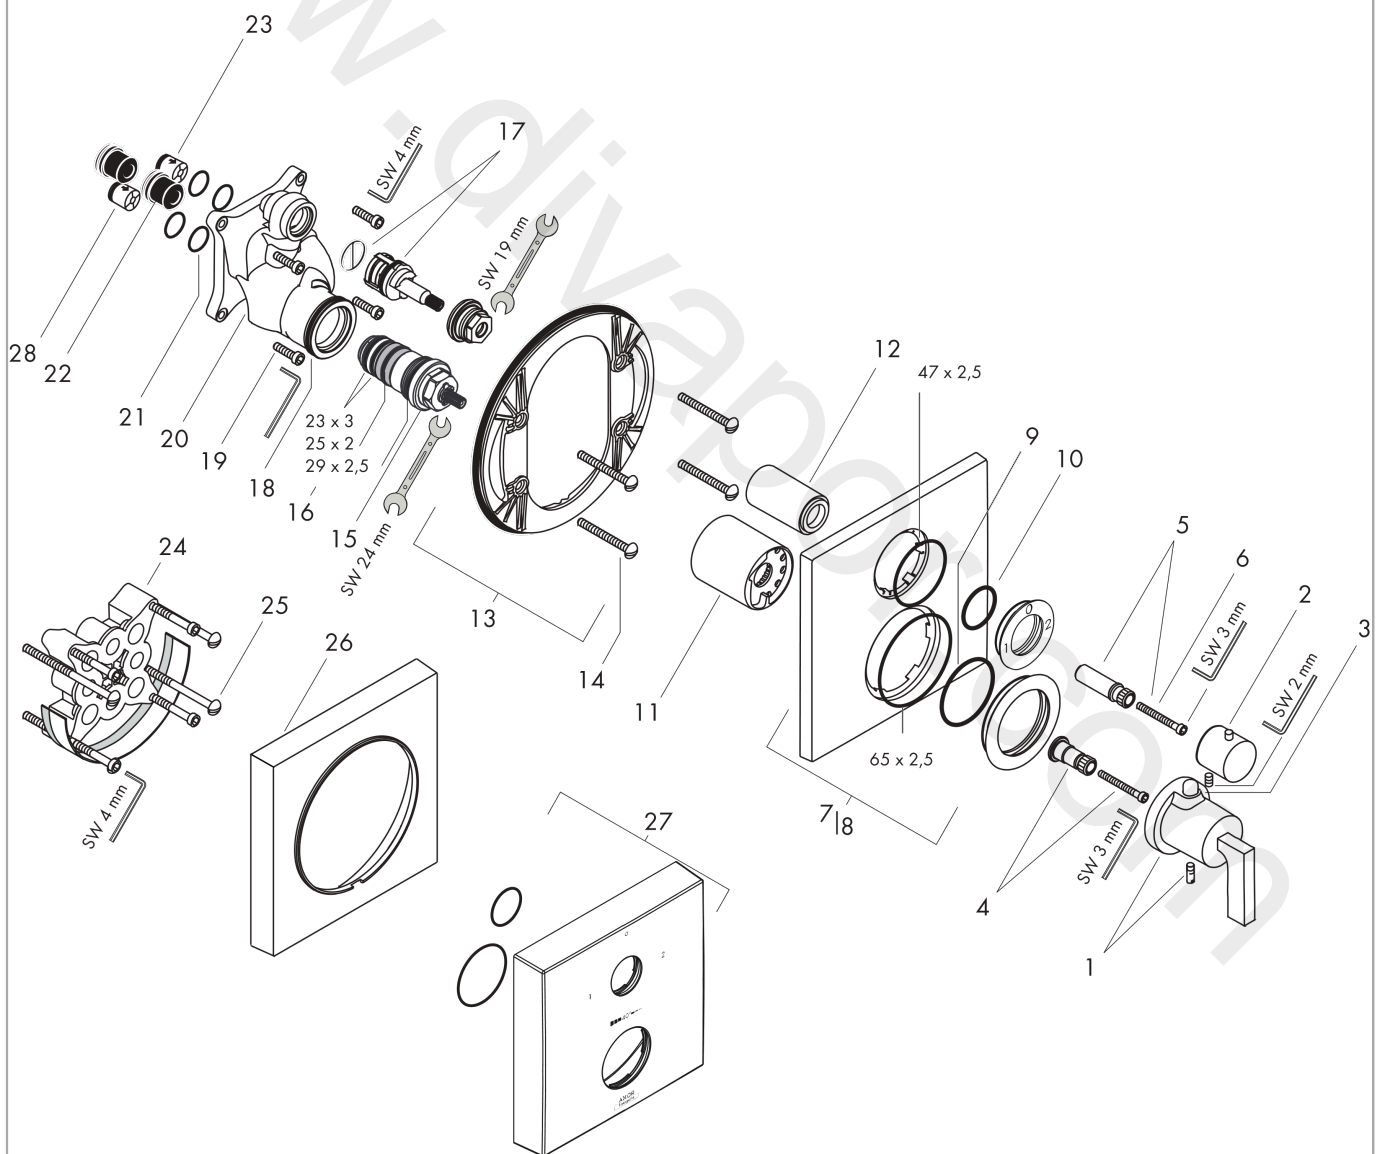

AXOR Citterio

Thermostat for concealed installation with shut-off/ diverter valve and lever handle

Surfaces: Article Number: **39720000**

Exploded Drawing

Year of production: **07/08 - 04/11**

AXOR Citterio

Thermostat for concealed installation with shut-off/ diverter valve and lever handle

Surfaces: Article Number: **39720000**

Spare part list

Year of production: **07/08 - 04/11**

Pos.		Article Number	Price	PU
1	handle for thermostat	39994000	£ 79,00	1
2	handle	96520000	£ 64,00	1
3	pushbutton red	97212000	£ 25,00	1
4	adapter for handle	96435000	£ 20,50	1
5	adapter for handle	96451000	£ 16,10	1
6	hexagon socket screw M4x35	92160000	£ 3,30	1
7	escutcheon	96761000	£ 110,00	1
8	escutcheon for exchanged connections	98982000	£ 110,00	1
9	O-ring 48x5	98174000	£ 3,30	1
10	O-ring 30x5	98153000	£ 3,30	1
11	sleeve	96439000	£ 43,00	1
12	sleeve	96446000	£ 35,00	1
13	sub plate	96447000	£ 51,00	1
14	set of fixing screws	96454000	£ 9,00	1
15	thermostat cartridge	94282000	£ 137,00	1
16	sealing set	95037000	£ 51,00	1
17	shut off unit with selector	96509000	£ 96,00	1
18	O-ring 39x2	98158000	£ 3,30	1
19	set of screws	96525000	£ 9,00	1
20	installation unit cpl.	92591000	£ 370,00	1
21	O-ring 16x2	98133000	£ 3,30	1
22	noise reduction	94073000	£ 25,00	1
23	set of non return valves DW 15	94074000	£ 16,10	1
24	extension 25 mm	13595000	£ 75,00	1
25	set of fixing screws	97747000	£ 3,30	1
26	extension 22 mm	97407000	£ 72,00	1
27	escutcheon height = 33 mm (when wall is not deep enough).	14969000	£ 97,00	1
28	non return valve (pressure-resistant up to 2 MPa)	92594000	£ 16,10	1
a	concealed item	01800180	£ 163,00	1
b	adapter for exchanged connections	93181000	£ 275,00	1
c	fixation set	96615000	£ 59,00	1
d	pushbutton	97792000	£ 16,10	1
e	non return valve with filter	92499000	£ 16,10	1