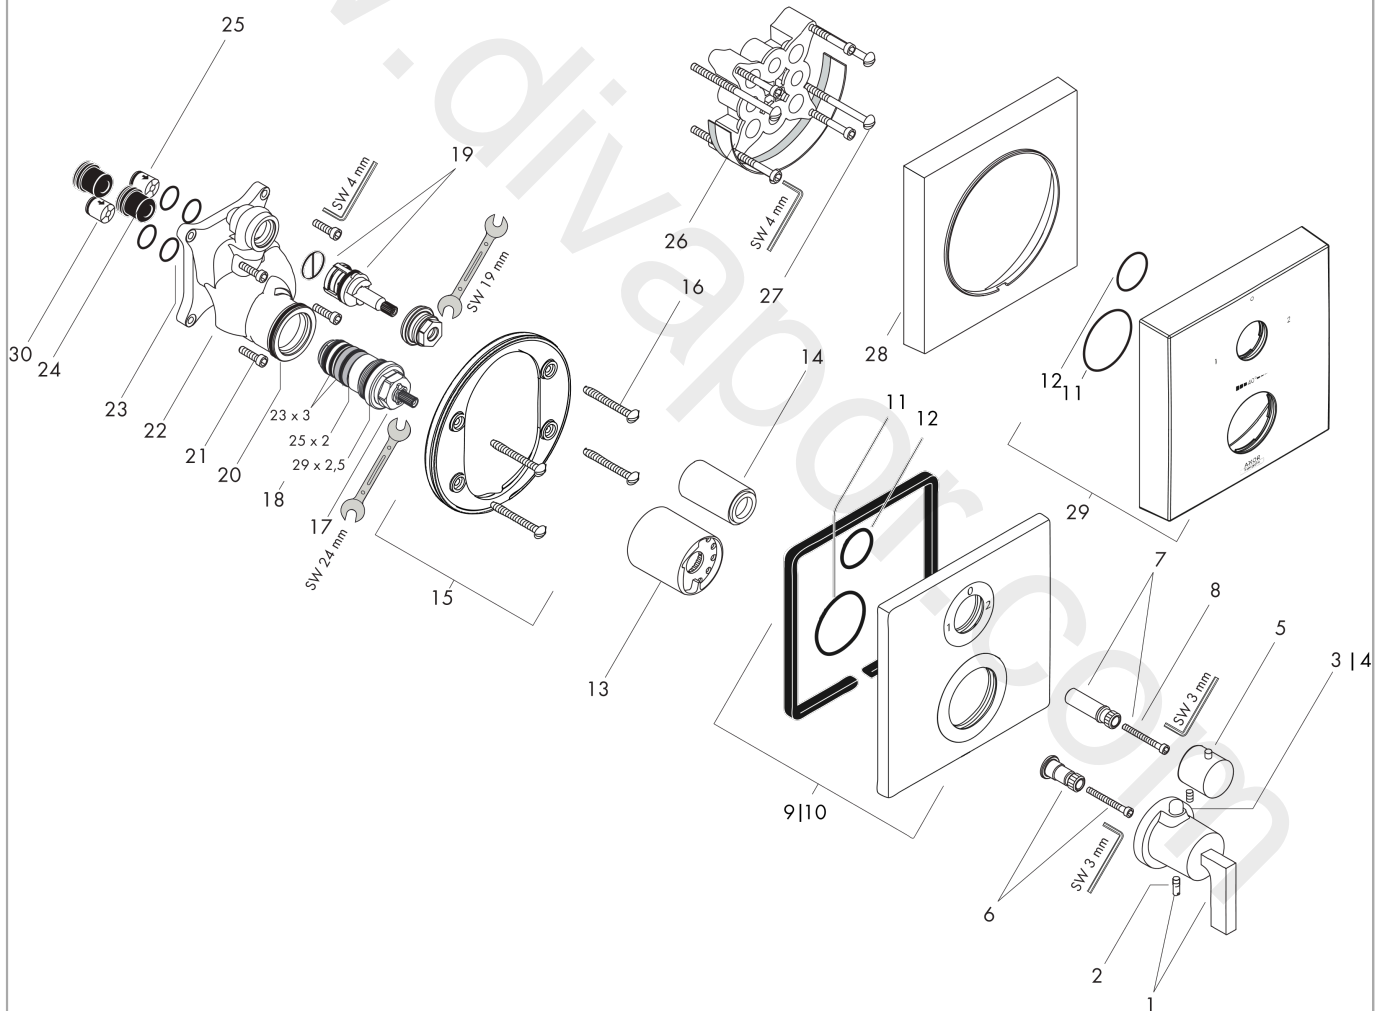

Flowchart

AXOR Citterio
Thermostat for concealed installation with shut-off/ diverter valve and lever handle
 Finish: **Chrome** Article Number: **39720000**

Exploded Drawing

Year of production: >05/11

AXOR Citterio

Thermostat for concealed installation with shut-off/ diverter valve and lever handle

Finish: **Chrome** Article Number: **39720000**

Spare part list

Year of production: >05/11

Pos.		Article Number	Price	PU
1	handle for thermostat	39994000	£ 79,00	1
2	hollow set screw M5x16	97666000	£ 3,30	1
3	pushbutton red	97212000	£ 25,00	1
4	pushbutton	97792000	£ 16,10	1
5	handle	96520000	£ 64,00	1
6	adapter for handle	96435000	£ 20,50	1
7	adapter for handle	96451000	£ 16,10	1
8	hexagon socket screw M4x35	92160000	£ 3,30	1
9	escutcheon	96761000	£ 110,00	1
10	escutcheon for exchanged connections	98982000	£ 110,00	1
11	O-Ring 48x3	95508000	£ 3,30	1
12	O-ring 29x3	98371000	£ 6,10	1
13	sleeve	96439000	£ 43,00	1
14	sleeve	96446000	£ 35,00	1
15	holder for escutcheon	98793000	£ 43,00	1
16	set of fixing screws	96454000	£ 9,00	1
17	thermostat cartridge	94282000	£ 137,00	1
18	sealing set	95037000	£ 51,00	1
19	shut off unit with selector	96509000	£ 96,00	1
20	O-ring 39x2	98158000	£ 3,30	1
21	set of screws	96525000	£ 9,00	1
22	installation unit cpl.	92591000	£ 370,00	1
23	O-ring 16x2	98133000	£ 3,30	1
24	noise reduction	94073000	£ 25,00	1
25	set of non return valves DW 15	94074000	£ 16,10	1
26	extension 25 mm	13595000	£ 75,00	1
27	set of fixing screws	97747000	£ 3,30	1
28	extension 22 mm	97407000	£ 72,00	1
29	escutcheon height = 33 mm (when wall is not deep enough).	14969000	£ 97,00	1
30	non return valve (pressure-resistant up to 2 MPa)	92594000	£ 16,10	1
a	concealed item	01800180	£ 163,00	1
b	fixation set	96615000	£ 59,00	1
c	adapter for exchanged connections	93181000	£ 275,00	1