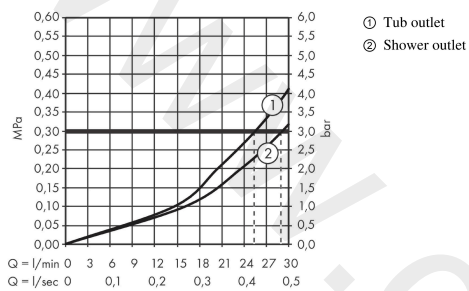

AXOR Citterio
Thermostat for concealed installation with shut-off/ diverter valve and lever handle
Finish: **Chrome**   Article Number: **39720000**

Flowchart