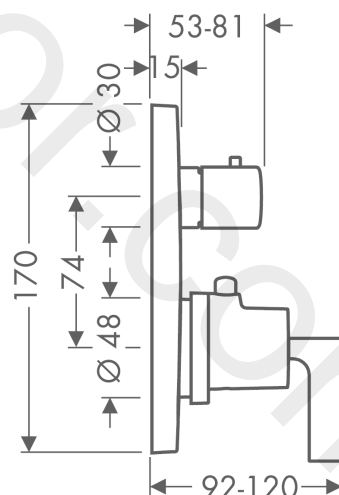

Scale drawing