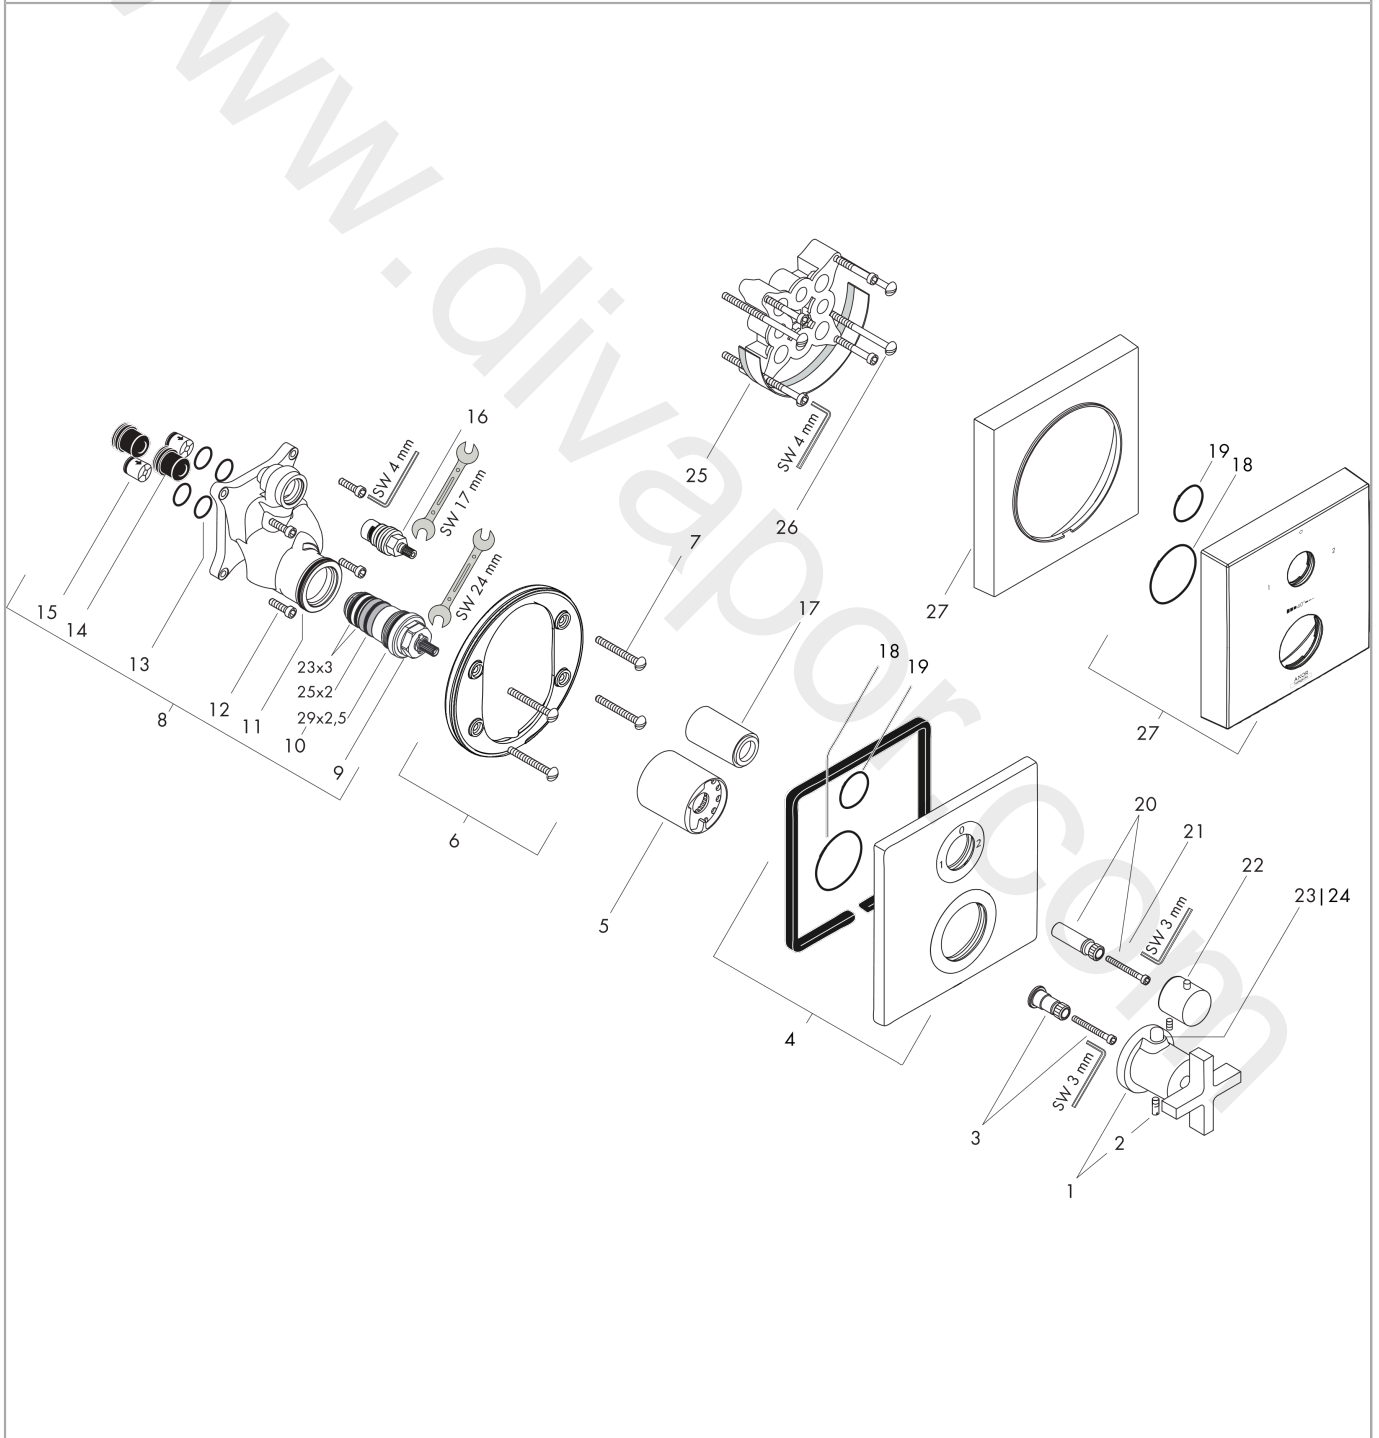

## Flowchart

**AXOR Citterio**  
**Thermostat for concealed installation with shut-off valve and cross handle**  
 Finish: **Chrome** Article Number: **39705000**

## Exploded Drawing

Year of production: >05/11

**AXOR Citterio**  
**Thermostat for concealed installation with shut-off valve and cross handle**  
 Finish: **Chrome** Article Number: **39705000**