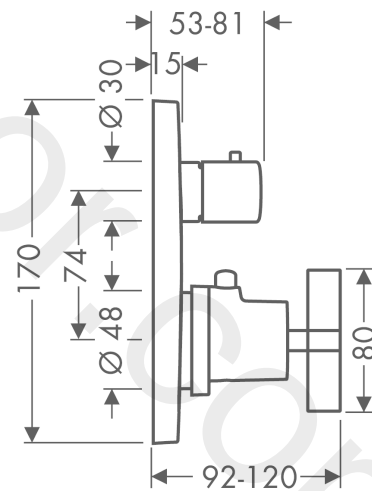

Scale drawing