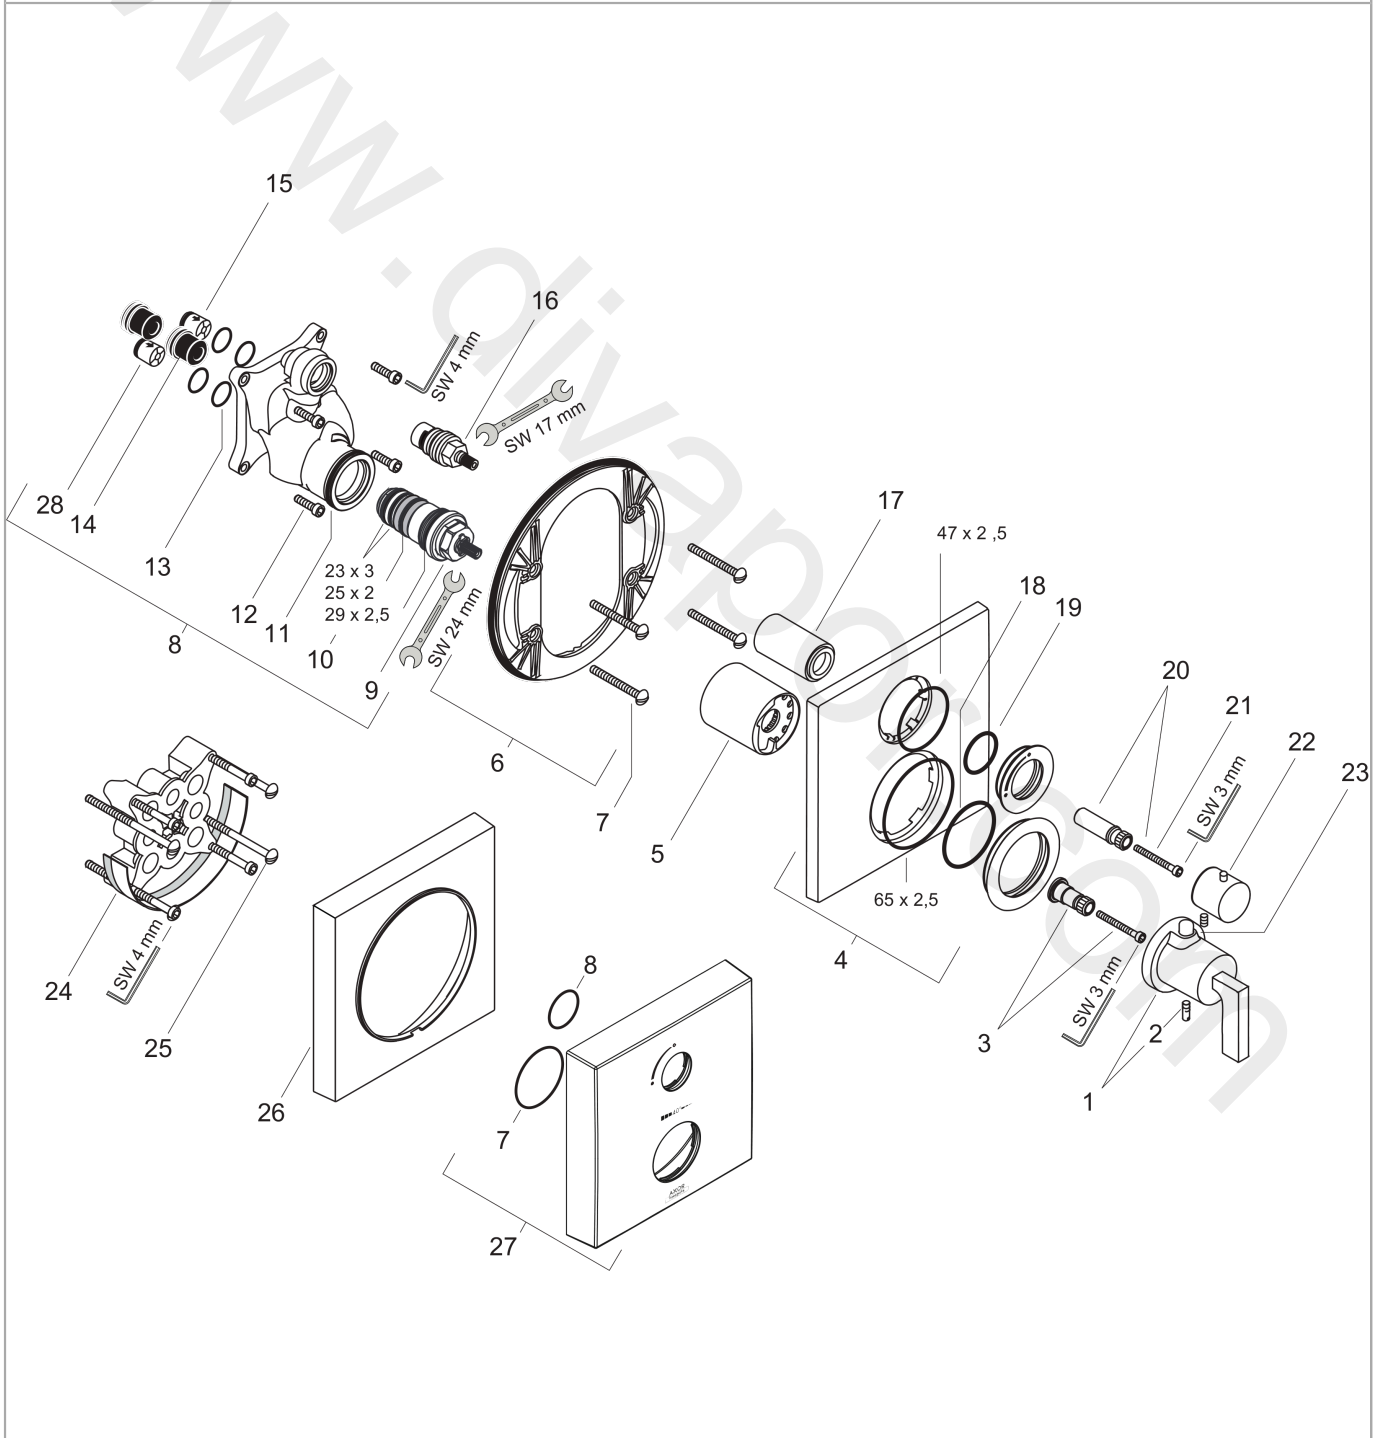

AXOR Citterio

Thermostat for concealed installation with shut-off valve and lever handle

Surfaces: Article Number: 39700000

Exploded Drawing

Year of production: 07/08 - 04/11

AXOR Citterio

Thermostat for concealed installation with shut-off valve and lever handle

Surfaces: Article Number: **39700000**

Spare part list

Year of production: **07/08 - 04/11**

Pos.		Article Number	Price	PU
1	handle for thermostat	39994000	£ 79,00	1
2	hollow set screw M5x16	97666000	£ 3,30	1
3	adapter for handle	96435000	£ 20,50	1
4	escutcheon	96752000	£ 110,00	1
5	sleeve	96439000	£ 43,00	1
6	sub plate	96447000	£ 51,00	1
7	set of fixing screws	96454000	£ 9,00	1
8	installation unit cpl.	92760000	£ 275,00	1
9	thermostat cartridge	94282000	£ 137,00	1
10	sealing set	95037000	£ 51,00	1
11	O-ring 39x2	98158000	£ 3,30	1
12	set of screws	96525000	£ 9,00	1
13	O-ring 16x2	98133000	£ 3,30	1
14	noise reduction	94073000	£ 25,00	1
15	set of non return valves DW 15	94074000	£ 16,10	1
16	shut off unit right closing	94009000	£ 43,00	1
17	sleeve	96446000	£ 35,00	1
18	O-ring 48x5	98174000	£ 3,30	1
19	O-ring 30x5	98153000	£ 3,30	1
20	adapter for handle	96451000	£ 16,10	1
21	hexagon socket screw M4x35	92160000	£ 3,30	1
22	handle	96520000	£ 64,00	1
23	pushbutton red	97212000	£ 25,00	1
24	extension 25 mm	13595000	£ 75,00	1
25	set of fixing screws	97747000	£ 3,30	1
26	extension 22 mm	97407000	£ 72,00	1
27	escutcheon height = 33 mm (when wall is not deep enough).	14970000	£ 97,00	1
28	non return valve (pressure-resistant up to 2 MPa)	92594000	£ 16,10	1
a	concealed item	01800180	£ 163,00	1
b	pushbutton	97792000	£ 16,10	1
c	non return valve with filter	92499000	£ 16,10	1