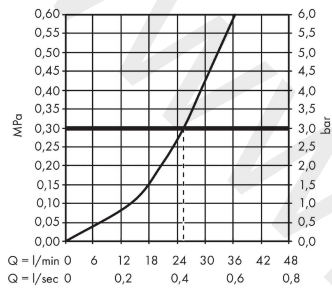

AXOR Citterio
Thermostat for concealed installation with shut-off valve and lever handle
Finish: **Chrome** Article Number: **39700000**

Flowchart