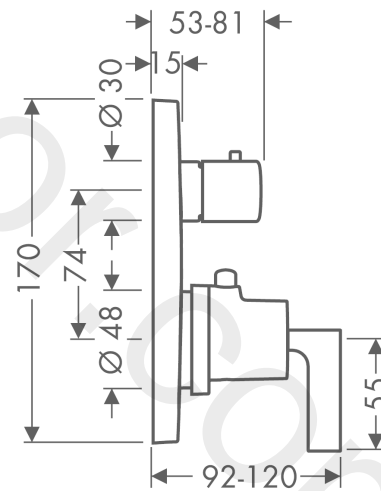

Scale drawing