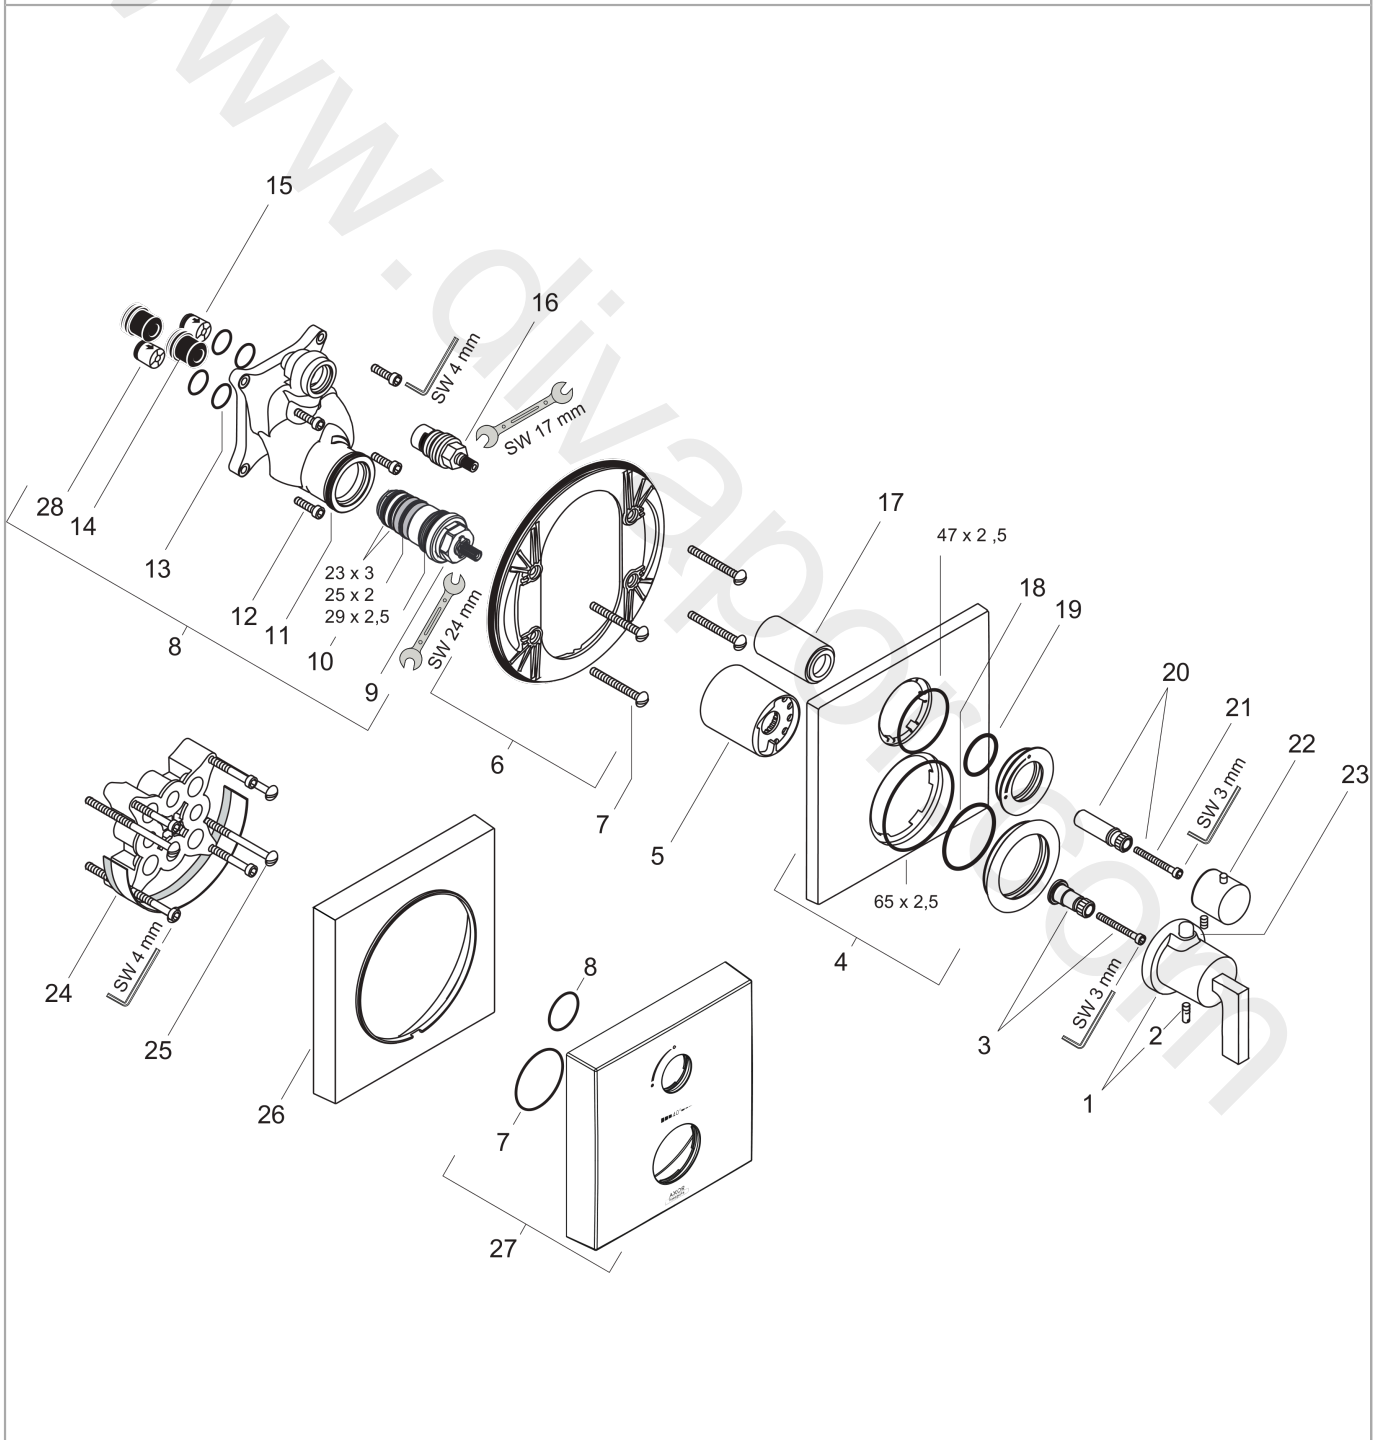

AXOR Citterio
Thermostat for concealed installation with shut-off valve and lever handle
Finish: **Chrome** Article Number: **39700000**

Exploded Drawing

Year of production: >05/11

AXOR Citterio
Thermostat for concealed installation with shut-off valve and lever handle
Finish: **Chrome** Article Number: **39700000**

Spare part list

Year of production: >05/11

Pos.		Article Number	Price	PU
1	handle for thermostat	39994000	£ 79,00	1
2	hollow set screw M5x16	97666000	£ 3,30	1
3	adapter for handle	96435000	£ 20,50	1
4	escutcheon	96752000	£ 110,00	1
5	sleeve	96439000	£ 43,00	1
6	sub plate	96447000	£ 51,00	1
7	set of fixing screws	96454000	£ 9,00	1
8	installation unit cpl.	92760000	£ 275,00	1
9	thermostat cartridge	94282000	£ 137,00	1
10	sealing set	95037000	£ 51,00	1
11	O-ring 39x2	98158000	£ 3,30	1
12	set of screws	96525000	£ 9,00	1
13	O-ring 16x2	98133000	£ 3,30	1
14	noise reduction	94073000	£ 25,00	1
15	set of non return valves DW 15	94074000	£ 16,10	1
16	shut off unit right closing	94009000	£ 43,00	1
17	sleeve	96446000	£ 35,00	1
18	O-Ring 48x3	95508000	£ 3,30	1
19	O-ring 29x3	98371000	£ 6,10	1
20	adapter for handle	96451000	£ 16,10	1
21	hexagon socket screw M4x35	92160000	£ 3,30	1
22	handle	96520000	£ 64,00	1
23	pushbutton red	97212000	£ 25,00	1
24	extension 25 mm	13595000	£ 75,00	1
25	set of fixing screws	97747000	£ 3,30	1
26	extension 22 mm	97407000	£ 72,00	1
27	escutcheon height = 33 mm (when wall is not deep enough).	14970000	£ 97,00	1
28	non return valve (pressure-resistant up to 2 MPa)	92594000	£ 16,10	1
a	concealed item	01800180	£ 163,00	1
b	adapter for exchanged connections	93181000	£ 275,00	1
c	non return valve with filter	92499000	£ 16,10	1
d	pushbutton	97792000	£ 16,10	1