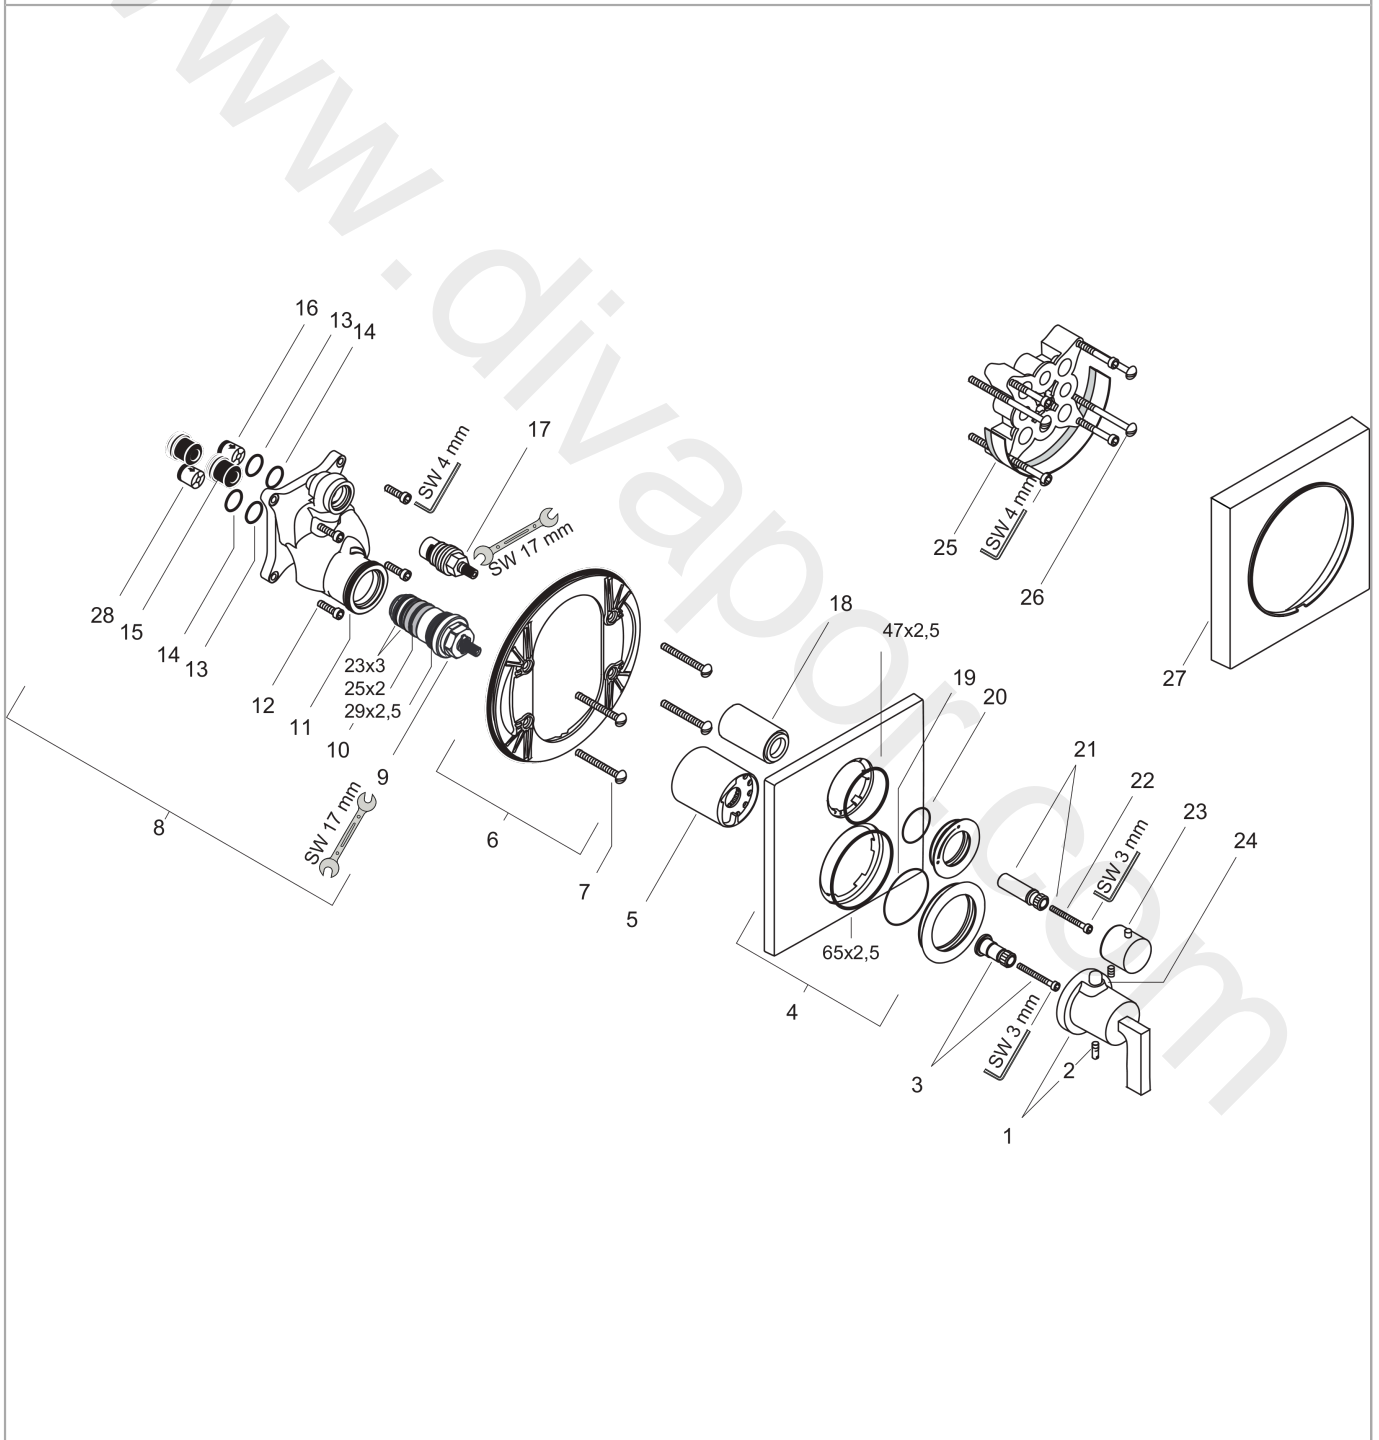

AXOR Citterio
Thermostat for concealed installation with shut-off valve and lever handle
 Surfaces: Article Number: **39700000**

Exploded Drawing

Year of production: **04/03 - 06/08**

AXOR Citterio

Thermostat for concealed installation with shut-off valve and lever handle

Surfaces: Article Number: **39700000**

Spare part list

Year of production: **04/03 - 06/08**

Pos.		Article Number	Price	PU
1	handle for thermostat	39994000	£ 79,00	1
2	hollow set screw M5x16	97666000	£ 3,30	1
3	adapter for handle	96435000	£ 20,50	1
4	escutcheon	96752000	£ 110,00	1
5	sleeve	96439000	£ 43,00	1
6	sub plate	96447000	£ 51,00	1
7	set of fixing screws	96454000	£ 9,00	1
8	installation unit cpl.	92760000	£ 275,00	1
9	thermostat cartridge	94282000	£ 137,00	1
10	sealing set	95037000	£ 51,00	1
11	O-ring 39x2	98158000	£ 3,30	1
12	set of screws	96525000	£ 9,00	1
13	O-ring 13x2	98128000	£ 3,30	1
14	O-ring 16x2	98133000	£ 3,30	1
15	noise reduction	94073000	£ 25,00	1
16	set of non return valves DW 15	94074000	£ 16,10	1
17	shut off unit right closing	94009000	£ 43,00	1
18	sleeve	96446000	£ 35,00	1
19	O-ring 48x5	98174000	£ 3,30	1
20	O-ring 30x5	98153000	£ 3,30	1
21	adapter for handle	96451000	£ 16,10	1
22	hexagon socket screw M4x35	92160000	£ 3,30	1
23	handle	96520000	£ 64,00	1
24	pushbutton red	97212000	£ 25,00	1
25	extension 25 mm	13595000	£ 75,00	1
26	set of fixing screws	97747000	£ 3,30	1
27	extension 22 mm	97407000	£ 72,00	1
28	non return valve (pressure-resistant up to 2 MPa)	92594000	£ 16,10	1
a	concealed item	01800180	£ 163,00	1
b	pushbutton	97792000	£ 16,10	1
c	non return valve with filter	92499000	£ 16,10	1