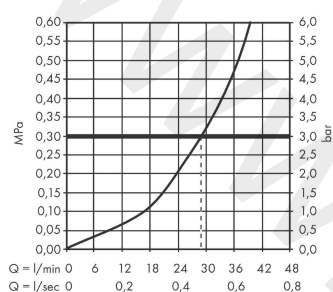

AXOR Citterio
Single lever shower mixer for concealed installation with lever handle
Finish: **Chrome** Article Number: **39655000**

product features

- 1 function
- maximum flow rate at 3 bar: 29 l/min
- ceramic cartridge
- temperature limitation adjustable
- with silencer
- suitable for continuous flow water heaters
- min. operating pressure: 1 bar
- max. operating pressure: 10 bar
- connection type: basic set
- WRAS 1905003

Article Details

Price excl. VAT 437,50 £

Product image

Scale drawing

AXOR Citterio
Single lever shower mixer for concealed installation with lever handle
Finish: **Chrome** Article Number: **39655000**

Flowchart