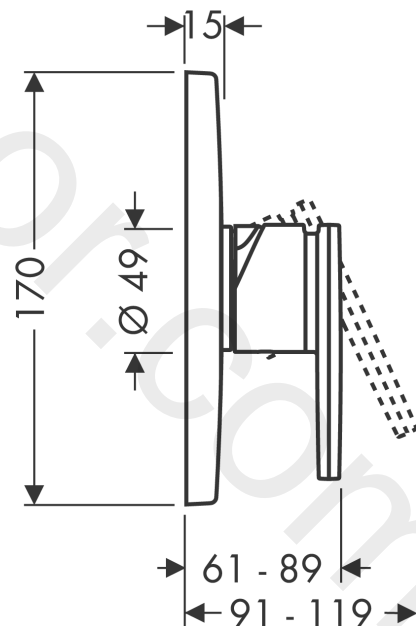

AXOR Citterio
Single lever shower mixer for concealed installation with lever handle
Finish: **Chrome** Article Number: **39655000**

product features

- 1 function
- maximum flow rate at 3 bar: 29 l/min
- ceramic cartridge
- temperature limitation adjustable
- with silencer
- suitable for continuous flow water heaters
- min. operating pressure: 1 bar
- max. operating pressure: 10 bar
- connection type: basic set
- WRAS 1905003

Article Details

Price excl. VAT 437,50 £

Product image

Scale drawing

AXOR Citterio
Single lever shower mixer for concealed installation with lever handle
Finish: **Chrome** Article Number: **39655000**

Flowchart

AXOR Citterio
Single lever shower mixer for concealed installation with lever handle
 Finish: **Chrome** Article Number: **39655000**

Exploded Drawing

Year of production: >05/12

AXOR Citterio
Single lever shower mixer for concealed installation with lever handle
 Finish: **Chrome** Article Number: **39655000**

Spare part list

Year of production: >05/12

Pos.		Article Number	Price	PU
1	handle	39491000	£ 79,00	1
2	screw cover	96338000	£ 3,30	1
3	escutcheon 170 / 170 mm	96749000	£ 79,00	1
4	O-ring 48x5	98174000	£ 3,30	1
5	flange (Rotating Protector)	96395000	£ 43,00	1
6	holder for escutcheon	98793000	£ 43,00	1
7	set of fixing screws	96454000	£ 9,00	1
8	cartridge, assy	92730000	£ 35,00	1
9	nut	96461000	£ 35,00	1
10	sleeve	95980000	£ 79,00	1
11	locking screw for handle	96059000	£ 9,00	1
12	seal	95008000	£ 9,00	1
13	set of screws	96525000	£ 9,00	1
14	O-ring 16x2	98133000	£ 3,30	1
15	noise reduction	94073000	£ 25,00	1
16	extension 25 mm	13595000	£ 75,00	1
17	set of fixing screws	97747000	£ 3,30	1
18	extension 22 mm	97407000	£ 72,00	1
19	escutcheon height = 33 mm (when wall is not deep enough).	14965000	£ 92,00	1
a	concealed item	01800180	£ 163,00	1
b	adapter for exchanged connections	93181000	£ 275,00	1