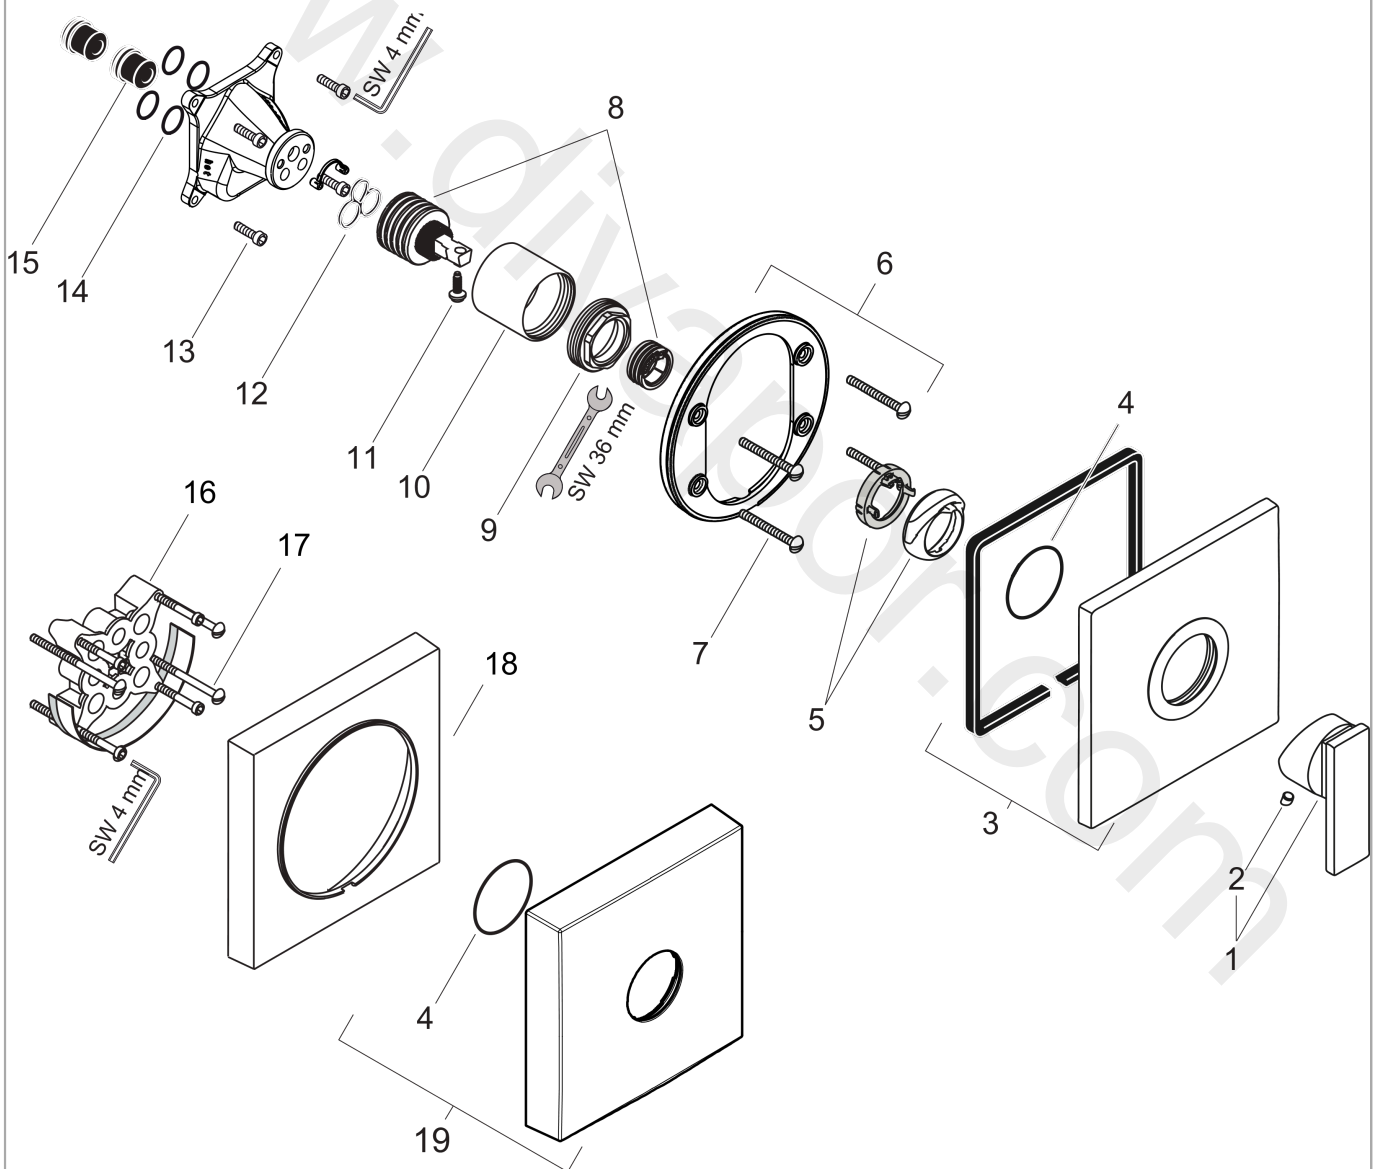

AXOR Citterio
Single lever shower mixer for concealed installation with lever handle
Finish: **Chrome** Article Number: **39655000**

product features

- 1 function
- maximum flow rate at 3 bar: 29 l/min
- ceramic cartridge
- temperature limitation adjustable
- with silencer
- suitable for continuous flow water heaters
- min. operating pressure: 1 bar
- max. operating pressure: 10 bar
- connection type: basic set
- WRAS 1905003

Article Details

Price excl. VAT 437,50 £

Product image

Scale drawing

AXOR Citterio
Single lever shower mixer for concealed installation with lever handle
Finish: **Chrome** Article Number: **39655000**

Flowchart

AXOR Citterio
Single lever shower mixer for concealed installation with lever handle
 Finish: **Chrome** Article Number: **39655000**

Exploded Drawing

Year of production: >05/12

AXOR Citterio
Single lever shower mixer for concealed installation with lever handle
 Finish: **Chrome** Article Number: **39655000**

Spare part list

Year of production: >05/12

Pos.		Article Number	Price	PU
1	handle	39491000	£ 79,00	1
2	screw cover	96338000	£ 3,30	1
3	escutcheon 170 / 170 mm	96749000	£ 79,00	1
4	O-ring 48x5	98174000	£ 3,30	1
5	flange (Rotating Protector)	96395000	£ 43,00	1
6	holder for escutcheon	98793000	£ 43,00	1
7	set of fixing screws	96454000	£ 9,00	1
8	cartridge, assy	92730000	£ 35,00	1
9	nut	96461000	£ 35,00	1
10	sleeve	95980000	£ 79,00	1
11	locking screw for handle	96059000	£ 9,00	1
12	seal	95008000	£ 9,00	1
13	set of screws	96525000	£ 9,00	1
14	O-ring 16x2	98133000	£ 3,30	1
15	noise reduction	94073000	£ 25,00	1
16	extension 25 mm	13595000	£ 75,00	1
17	set of fixing screws	97747000	£ 3,30	1
18	extension 22 mm	97407000	£ 72,00	1
19	escutcheon height = 33 mm (when wall is not deep enough).	14965000	£ 92,00	1
a	concealed item	01800180	£ 163,00	1
b	adapter for exchanged connections	93181000	£ 275,00	1