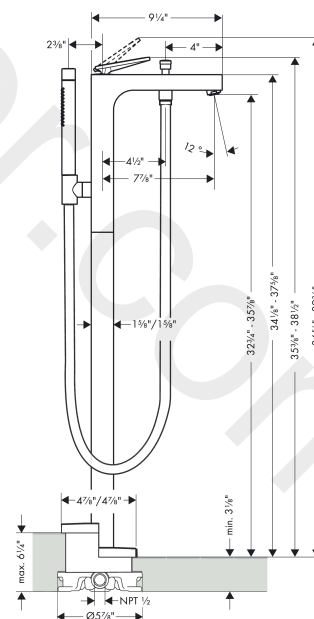

Scale drawing