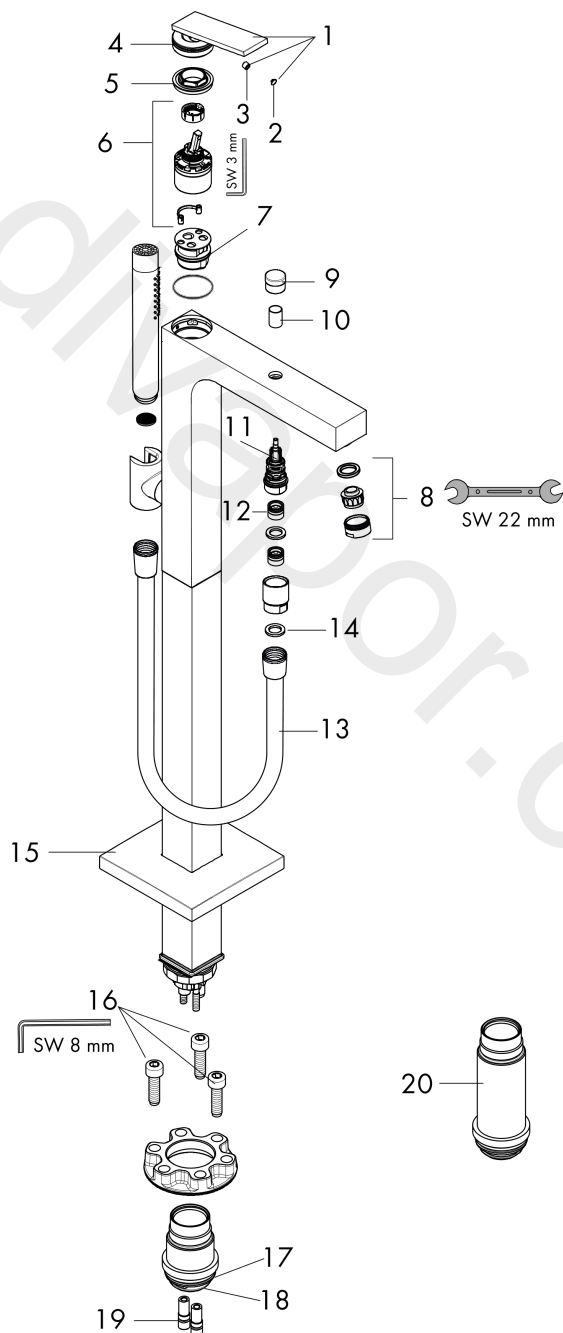

AXOR Citterio
Single lever bath mixer floor-standing with lever handle - rhombic cut
 Finish: **Chrome** Article Number: **39471001**

product features

- consists of: single lever bath mixer floor standing, baton hand shower, shower hose, shower holder
- 2 functions
- projection: 200 mm
- spray type mixer: normal spray
- spray type hand shower: Rain, Mono
- Ceramic cartridge
- diverter with automatic resetting
- protected against backflow, according to DIN EN 1717
- connection dimension: DN15
- connection type: basic set
- deck mounted

AXOR Citterio
Single lever bath mixer floor-standing with lever handle - rhombic cut
 Finish: **Chrome** Article Number: **39471001**

Spare part list

Year of production: >08/21

| Pos. | | Article Number | Price | PU |
|------|------------------------------|----------------|----------|----|
| 1 | handle | 94410000 | £ 137,00 | 1 |
| 2 | screw cover | 93983000 | £ 9,00 | 1 |
| 3 | hollow set screw M6x6 | 98445000 | £ 3,30 | 1 |
| 4 | O-ring 35x1,5 | 92114000 | £ 6,10 | 1 |
| 5 | nut | 93363000 | £ 43,00 | 1 |
| 6 | cartridge, assy | 93185000 | £ 137,00 | 1 |
| 7 | O-Ring 30x2 | 98186000 | £ 3,30 | 1 |
| 8 | aerator M24x1 (38 l/min) | 95871000 | £ 20,50 | 1 |
| 9 | diverter knob | 96466000 | £ 16,10 | 1 |
| 10 | sleeve | 97979000 | £ 16,10 | 1 |
| 11 | selector | 97978000 | £ 64,00 | 1 |
| 12 | non return valve | 97980000 | £ 16,10 | 1 |
| 13 | shower hose Isiflex'B 1,25 m | 28272000 | £ 36,00 | 1 |
| 14 | seal | 98058000 | £ 3,30 | 1 |
| 15 | escutcheon | 93981000 | £ 64,00 | 1 |
| 16 | hexagon socket screw M10x35 | 97670000 | £ 16,10 | 1 |
| 17 | O-ring 44x2,5 | 98162000 | £ 3,30 | 1 |
| 18 | O-ring 29x3 | 98371000 | £ 6,10 | 1 |
| 19 | O-ring 7x2 | 98419000 | £ 3,30 | 1 |
| 20 | extension set 60 mm | 93882000 | £ 275,00 | 1 |
| a | handshower | 04486000 | - | 1 |
| b | filter packing | 94246000 | £ 3,30 | 1 |