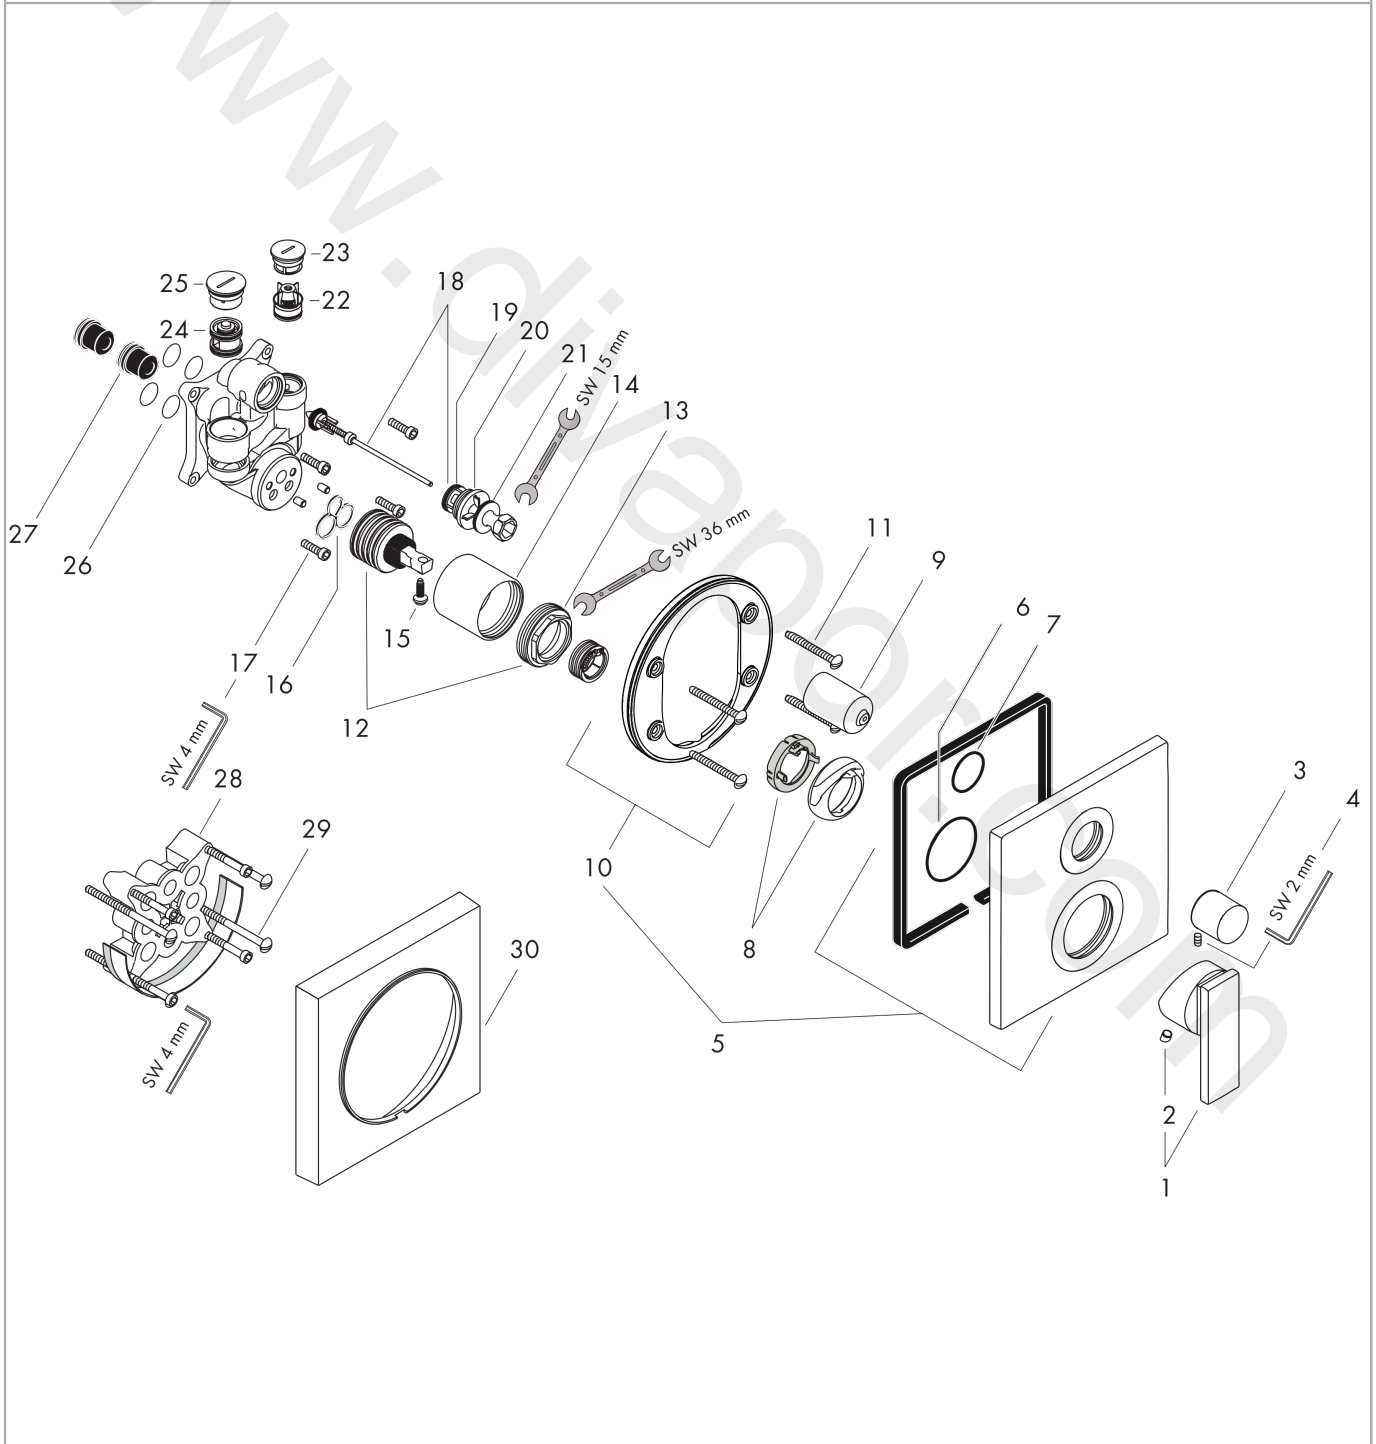

AXOR Citterio
Single lever bath mixer for concealed installation with lever handle and integrated security
combination according to EN1717
Finish: **Chrome** Article Number: **39457000**

Exploded Drawing

Year of production: >01/16

AXOR Citterio

Single lever bath mixer for concealed installation with lever handle and integrated security combination according to EN1717

Finish: **Chrome** Article Number: **39457000**

Spare part list

Year of production: >01/16

Pos.		Article Number	Price	PU
1	handle	39491000	£ 79,00	1
2	screw cover	96338000	£ 3,30	1
3	diverter knob	96473000	£ 51,00	1
4	hollow set screw M4x10	97667000	£ 3,30	1
5	escutcheon	96751000	£ 110,00	1
6	O-Ring 48x3	95508000	£ 3,30	1
7	O-ring 29x3	98371000	£ 6,10	1
8	flange (Rotating Protector)	96395000	£ 43,00	1
9	sleeve	96448000	£ 43,00	1
10	holder for escutcheon	98793000	£ 43,00	1
11	set of fixing screws	96454000	£ 9,00	1
12	cartridge, assy	92730000	£ 35,00	1
13	nut	96461000	£ 35,00	1
14	sleeve	95980000	£ 79,00	1
15	locking screw for handle	95140000	£ 6,10	1
16	seal	95008000	£ 9,00	1
17	set of screws	96525000	£ 9,00	1
18	selector assy	95014000	£ 64,00	1
19	O-ring 16x2,3	98207000	£ 3,30	1
20	O-ring 20x2,5	92602000	£ 6,10	1
21	O-ring 21x2	98205000	£ 6,10	1
22	non return valve	96655000	£ 13,30	1
23	O-ring 19x2	98426000	£ 3,30	1
24	vacuum breaker	96753000	£ 16,10	1
25	O-Ring 22x2	98185000	£ 3,30	1
26	O-ring 16x2	98133000	£ 3,30	1
27	noise reduction	94073000	£ 25,00	1
28	extension 25 mm	13595000	£ 75,00	1
29	set of fixing screws	97747000	£ 3,30	1
30	extension 22 mm	97407000	£ 72,00	1
a	concealed item	01800180	£ 163,00	1
b	fixation set	96615000	£ 59,00	1