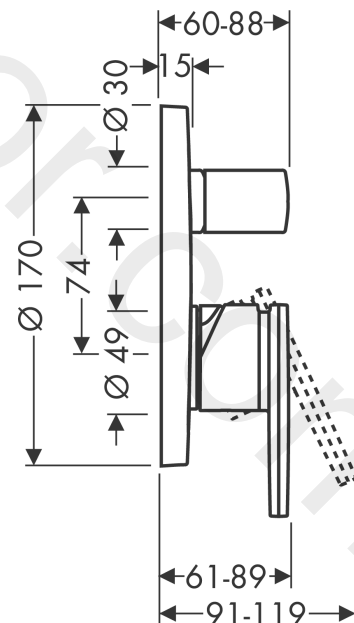

- 2 functions
- maximum flow rate at 3 bar: 25 l/min
- ceramic cartridge
- temperature limitation adjustable
- diverter with automatic resetting
- with silencer
- suitable for continuous flow water heaters
- with integrated safety combination EN 1717
- connection type: basic set
- wall-mounted
- min. operating pressure: 1 bar
- max. operating pressure: 10 bar

Article Details

Price excl. VAT

666,67 £

Product image

Scale drawing

AXOR Citterio

Single lever bath mixer for concealed installation with lever handle and integrated security combination according to EN1717

Finish: **Chrome** Article Number: **39457000**

Flowchart

AXOR Citterio
Single lever bath mixer for concealed installation with lever handle and integrated security
combination according to EN1717
 Finish: **Chrome** Article Number: **39457000**