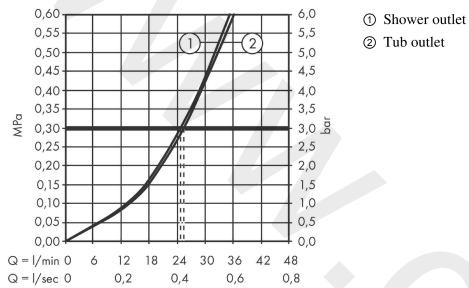

AXOR Citterio

Single lever bath mixer for concealed installation with lever handle and integrated security combination according to EN1717

Finish: **Chrome** Article Number: **39457000**

Flowchart