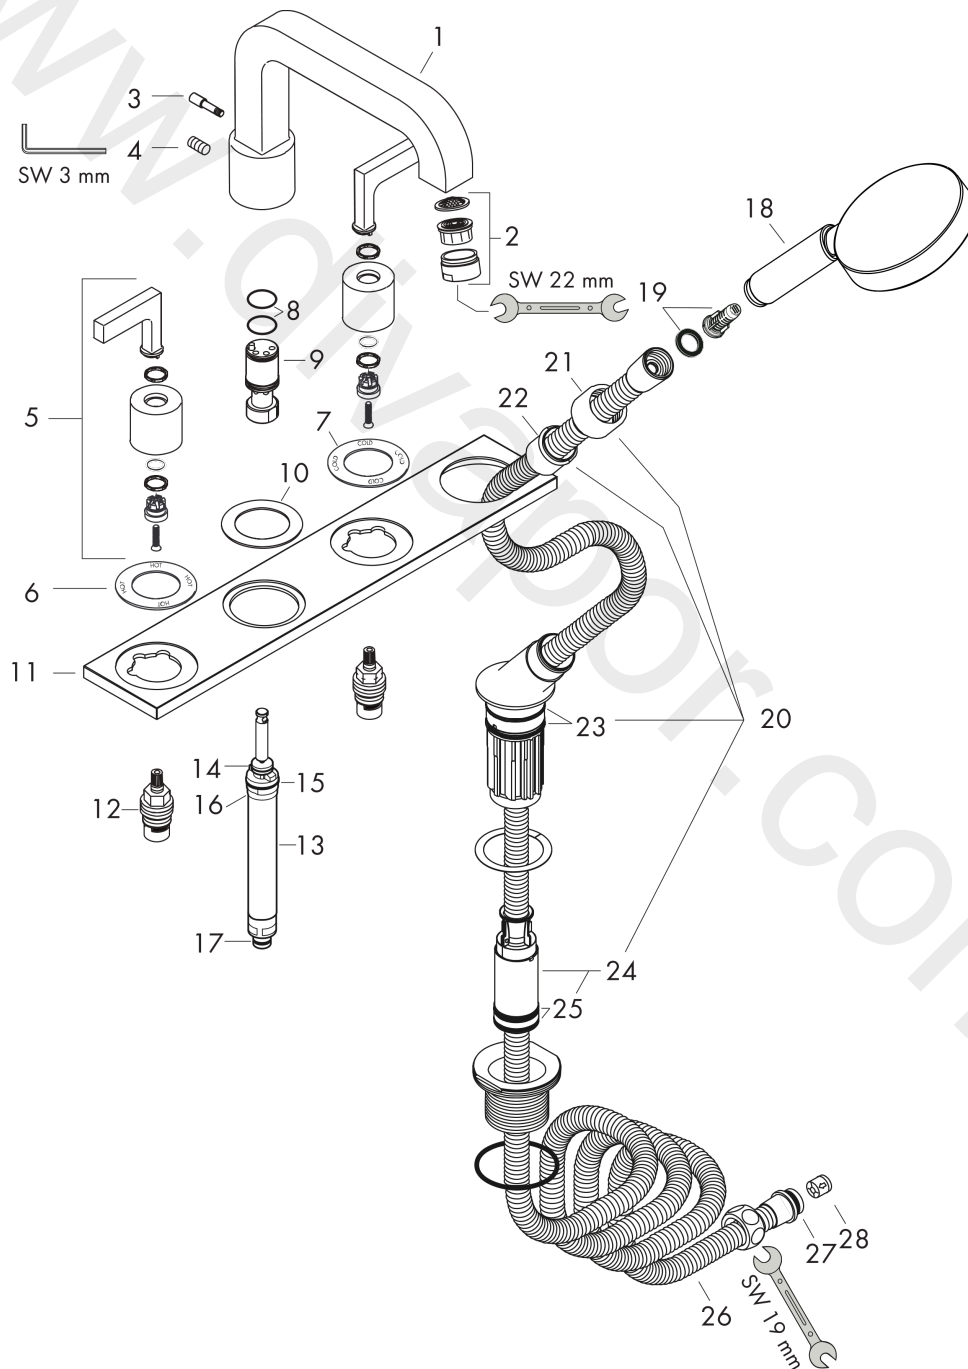

**AXOR Citterio**  
**4-hole tile mounted bath mixer with lever handles and plate**  
Surfaces: Article Number: **39456000**

## Exploded Drawing

Year of production: **06/13 - 12/16**

**AXOR Citterio**  
**4-hole tile mounted bath mixer with lever handles and plate**  
 Surfaces: Article Number: **39456000**

## Spare part list

Year of production: **06/13 - 12/16**

Pos.		Article Number	Price	PU
1	spout cpl.	96773000	£ 370,00	1
2	aerator M24x1 (25 l/min)	13956000	£ 9,00	1
3	diverter knob	96774000	£ 35,00	1
4	hollow set screw M6x6	97660000	£ 3,30	1
5	handle	39294000	£ 110,00	1
6	escutcheon cold water	96779000	£ 51,00	1
7	escutcheon hot water	96778000	£ 51,00	1
8	O-ring 21x1,5	98219000	£ 3,30	1
9	guide tube	92214000	£ 51,00	1
10	escutcheon for spout	96780000	£ 51,00	1
11	escutcheon	92167000	£ 445,00	1
12	shut off unit right closing	94009000	£ 43,00	1
13	selector	96777000	£ 96,00	1
14	O-Ring 14x2,5	98189000	£ 3,30	1
15	O-Ring 23x2,5	98183000	£ 3,30	1
16	O-Ring 22x2	98185000	£ 3,30	1
17	O-ring 9x2,25	98121000	£ 3,30	1
18	handshower	26050000	£ 138,00	1
19	filter packing	94246000	£ 3,30	1
20	shower holder, assy	95996000	£ 137,00	1
21	nut	97584000	£ 16,10	1
22	insert for shower holder	96942000	£ 13,30	1
23	O-ring 38x2,5	98198000	£ 6,10	1
24	hose brake	98656000	£ 20,50	1
25	O-Ring 28x2	98194000	£ 3,30	1
26	shower hose 2,00 m	94148000	£ 79,00	1
27	set of non return valves DW 15	94074000	£ 16,10	1
28	O-ring 11x2	98127000	£ 3,30	1
a	concealed item	14445180	-	1
b	Secuflex hose 2,25 m	94108000	£ 173,00	1