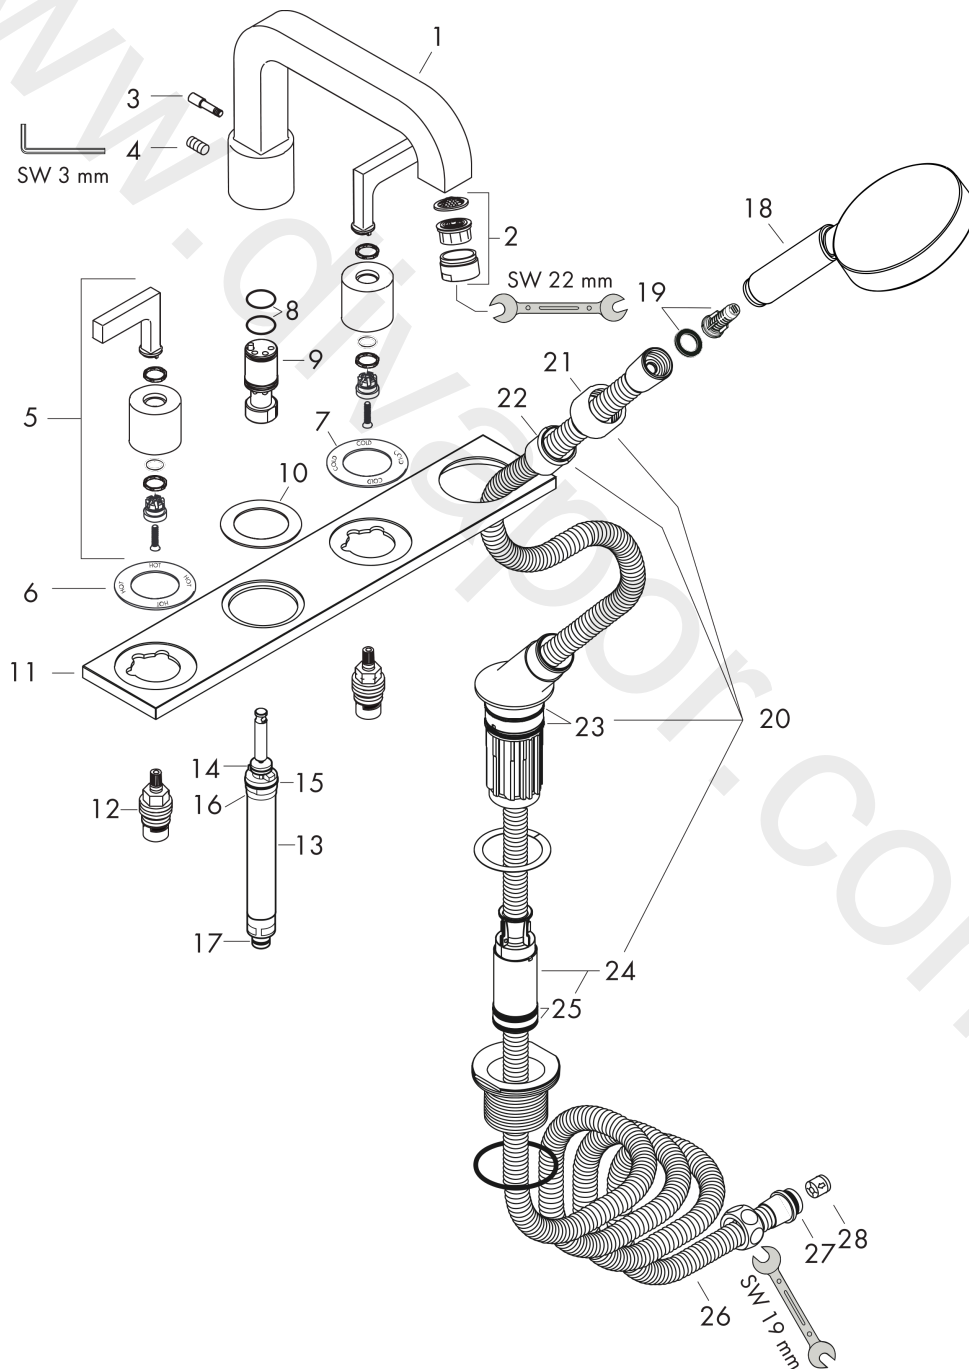

AXOR Citterio
4-hole tile mounted bath mixer with lever handles and plate
 Surfaces: Article Number: **39456000**

Exploded Drawing

Year of production: **01/17 - 12/17**

AXOR Citterio
4-hole tile mounted bath mixer with lever handles and plate
 Surfaces: Article Number: **39456000**

Spare part list

Year of production: 01/17 - 12/17

| Pos. | | Article Number | Price | PU |
|------|--------------------------------|----------------|----------|----|
| 1 | spout cpl. | 96773000 | £ 370,00 | 1 |
| 2 | aerator M24x1 (25 l/min) | 13956000 | £ 9,00 | 1 |
| 3 | diverter knob | 96774000 | £ 35,00 | 1 |
| 4 | hollow set screw M6x6 | 97660000 | £ 3,30 | 1 |
| 5 | handle | 39294000 | £ 110,00 | 1 |
| 6 | escutcheon hot water | 96778000 | £ 51,00 | 1 |
| 7 | escutcheon cold water | 96779000 | £ 51,00 | 1 |
| 8 | O-ring 21x1,5 | 98219000 | £ 3,30 | 1 |
| 9 | guide tube | 92214000 | £ 51,00 | 1 |
| 10 | escutcheon for spout | 96780000 | £ 51,00 | 1 |
| 11 | escutcheon | 92167000 | £ 445,00 | 1 |
| 12 | shut off unit right closing | 94009000 | £ 43,00 | 1 |
| 13 | selector | 96777000 | £ 96,00 | 1 |
| 14 | O-Ring 14x2,5 | 98189000 | £ 3,30 | 1 |
| 15 | O-Ring 23x2,5 | 98183000 | £ 3,30 | 1 |
| 16 | O-Ring 22x2 | 98185000 | £ 3,30 | 1 |
| 17 | O-ring 9x2,25 | 98121000 | £ 3,30 | 1 |
| 18 | handshower | 26050000 | £ 138,00 | 1 |
| 19 | filter insert | 97708000 | £ 6,10 | 1 |
| 20 | shower holder, assy | 95996000 | £ 137,00 | 1 |
| 21 | nut | 97584000 | £ 16,10 | 1 |
| 22 | insert for shower holder | 96942000 | £ 13,30 | 1 |
| 23 | O-ring 38x2,5 | 98198000 | £ 6,10 | 1 |
| 24 | hose brake | 98656000 | £ 20,50 | 1 |
| 25 | O-Ring 28x2 | 98194000 | £ 3,30 | 1 |
| 26 | shower hose 2,00 m | 94148000 | £ 79,00 | 1 |
| 27 | set of non return valves DW 15 | 94074000 | £ 16,10 | 1 |
| 28 | O-ring 11x2 | 98127000 | £ 3,30 | 1 |
| a | concealed item | 14445180 | - | 1 |
| b | Grease | 90920000 | £ 16,10 | 1 |
| c | Secuflex hose 2,25 m | 94108000 | £ 173,00 | 1 |