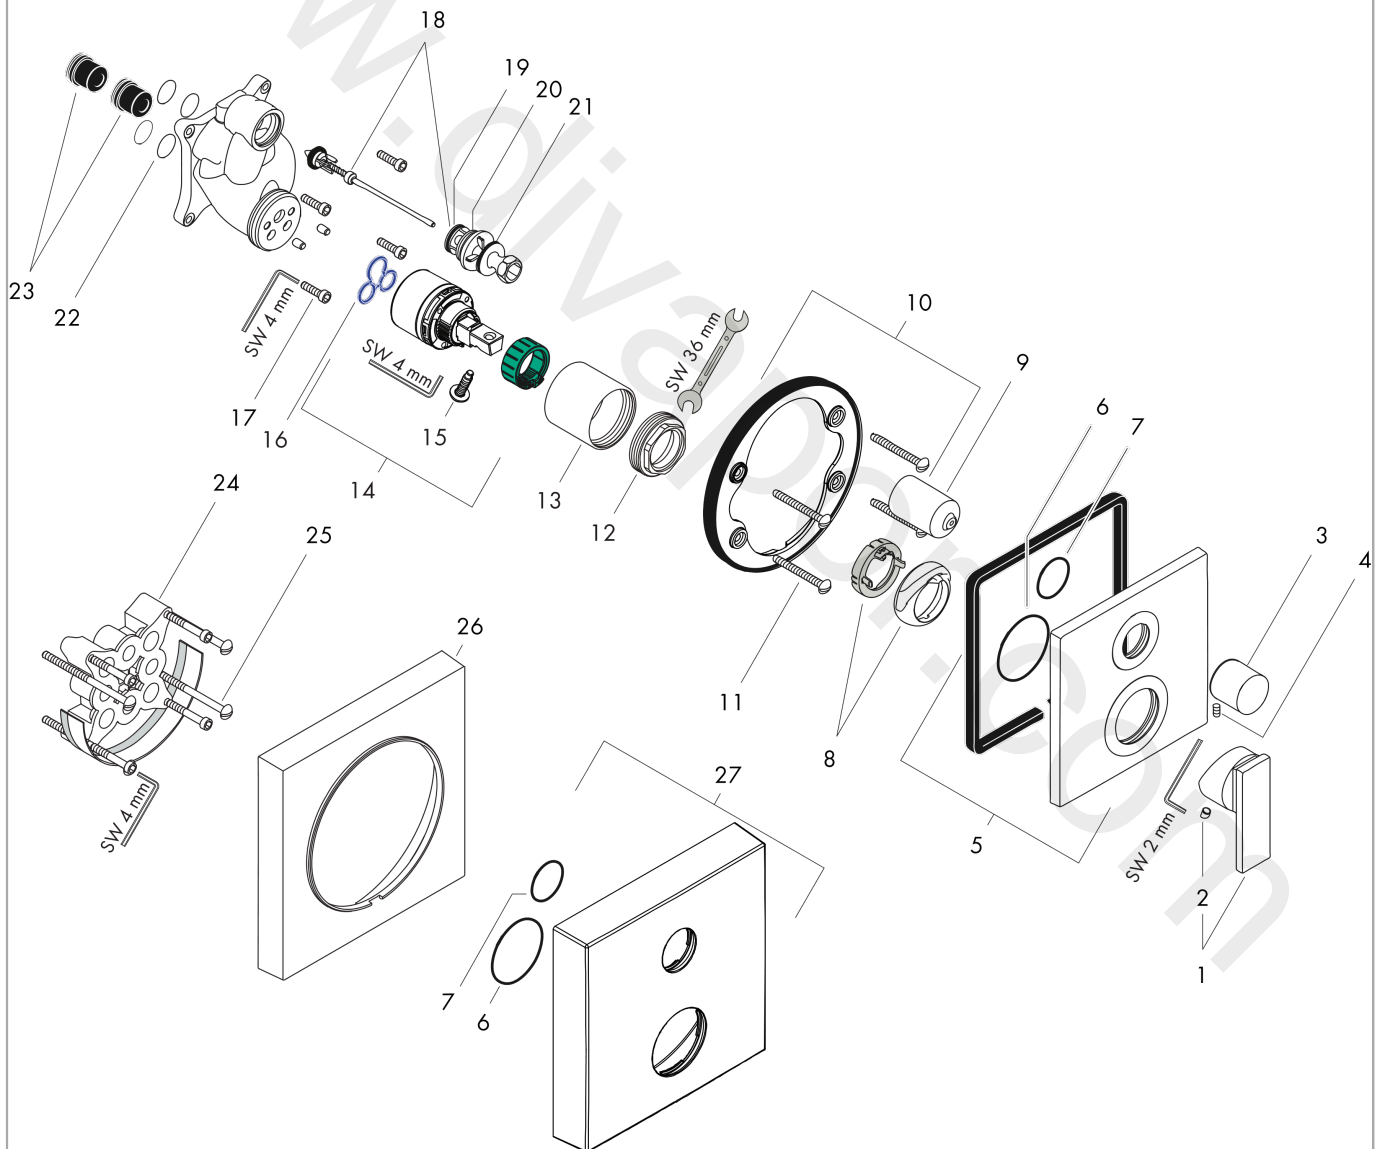

**AXOR Citterio**  
**Single lever bath mixer for concealed installation with lever handle**  
Surfaces: Article Number: **39455000**

## Exploded Drawing

Year of production: **08/12 - 12/15**

**AXOR Citterio**  
**Single lever bath mixer for concealed installation with lever handle**  
 Surfaces: Article Number: **39455000**

## Spare part list

Year of production: **08/12 - 12/15**

Pos.		Article Number	Price	PU
1	handle	39491000	£ 79,00	1
2	screw cover	96338000	£ 3,30	1
3	diverter knob	96473000	£ 51,00	1
4	hollow set screw M4x10	97667000	£ 3,30	1
5	escutcheon	96751000	£ 110,00	1
6	O-Ring 48x3	95508000	£ 3,30	1
7	O-ring 29x3	98371000	£ 6,10	1
8	flange (Rotating Protector)	96395000	£ 43,00	1
9	sleeve	96448000	£ 43,00	1
10	holder for escutcheon	98793000	£ 43,00	1
11	set of fixing screws	96454000	£ 9,00	1
12	nut	96461000	£ 35,00	1
13	sleeve	95980000	£ 79,00	1
14	cartridge, assy	92730000	£ 35,00	1
15	locking screw for handle	95140000	£ 6,10	1
16	seal	95008000	£ 9,00	1
17	set of screws	96525000	£ 9,00	1
18	selector assy	95014000	£ 64,00	1
19	O-ring 16x2,3	98207000	£ 3,30	1
20	O-ring 20x2,5	92602000	£ 6,10	1
21	O-ring 21x2	98205000	£ 6,10	1
22	O-ring 16x2	98133000	£ 3,30	1
23	noise reduction	94073000	£ 25,00	1
24	extension 25 mm	13595000	£ 75,00	1
25	set of fixing screws	97747000	£ 3,30	1
26	extension 22 mm	97407000	£ 72,00	1
27	escutcheon height = 33 mm (when wall is not deep enough).	14967000	£ 92,00	1
a	spring for exchanged connections	96365000	£ 43,00	1
b	concealed item	01800180	£ 163,00	1
c	O-ring 47x2,5	98429000	£ 6,10	1