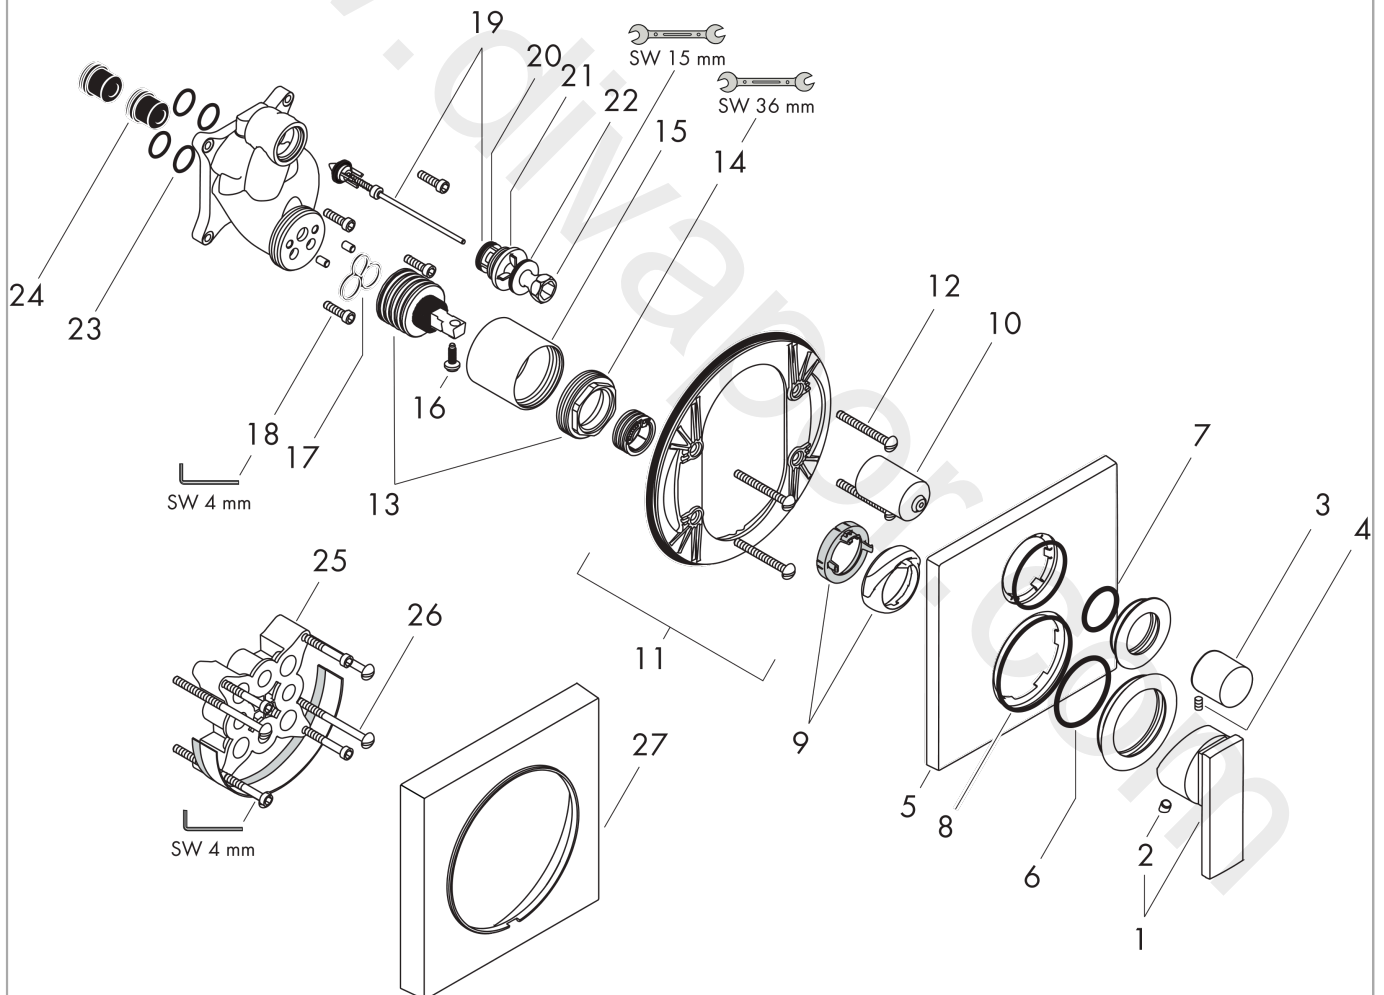

AXOR Citterio
Single lever bath mixer for concealed installation with lever handle
Surfaces: Article Number: **39455000**

Exploded Drawing

Year of production: **05/10 - 04/11**

AXOR Citterio
Single lever bath mixer for concealed installation with lever handle
 Surfaces: Article Number: **39455000**

Spare part list

Year of production: **05/10 - 04/11**

Pos.		Article Number	Price	PU
1	handle	39491000	£ 79,00	1
2	screw cover	96338000	£ 3,30	1
3	diverter knob	96473000	£ 51,00	1
4	hollow set screw M4x10	97667000	£ 3,30	1
5	escutcheon	96751000	£ 110,00	1
6	O-ring 48x5	98174000	£ 3,30	1
7	O-ring 30x5	98153000	£ 3,30	1
8	O-ring 47x2,5	98429000	£ 6,10	1
9	flange (Rotating Protector)	96395000	£ 43,00	1
10	sleeve	96448000	£ 43,00	1
11	sub plate	96447000	£ 51,00	1
12	set of fixing screws	96454000	£ 9,00	1
13	cartridge, assy	92730000	£ 35,00	1
14	nut	96461000	£ 35,00	1
15	sleeve	98713000	£ 51,00	1
16	locking screw for handle	95140000	£ 6,10	1
17	seal	95008000	£ 9,00	1
18	set of screws	96525000	£ 9,00	1
19	selector assy	95014000	£ 64,00	1
20	O-ring 16x2,3	98207000	£ 3,30	1
21	O-ring 20x2,5	92602000	£ 6,10	1
22	O-ring 21x2	98205000	£ 6,10	1
23	O-ring 16x2	98133000	£ 3,30	1
24	noise reduction	94073000	£ 25,00	1
25	extension 25 mm	13595000	£ 75,00	1
26	set of fixing screws	97747000	£ 3,30	1
27	extension 22 mm	97407000	£ 72,00	1
a	spring for exchanged connections	96365000	£ 43,00	1
b	concealed item	01800180	£ 163,00	1