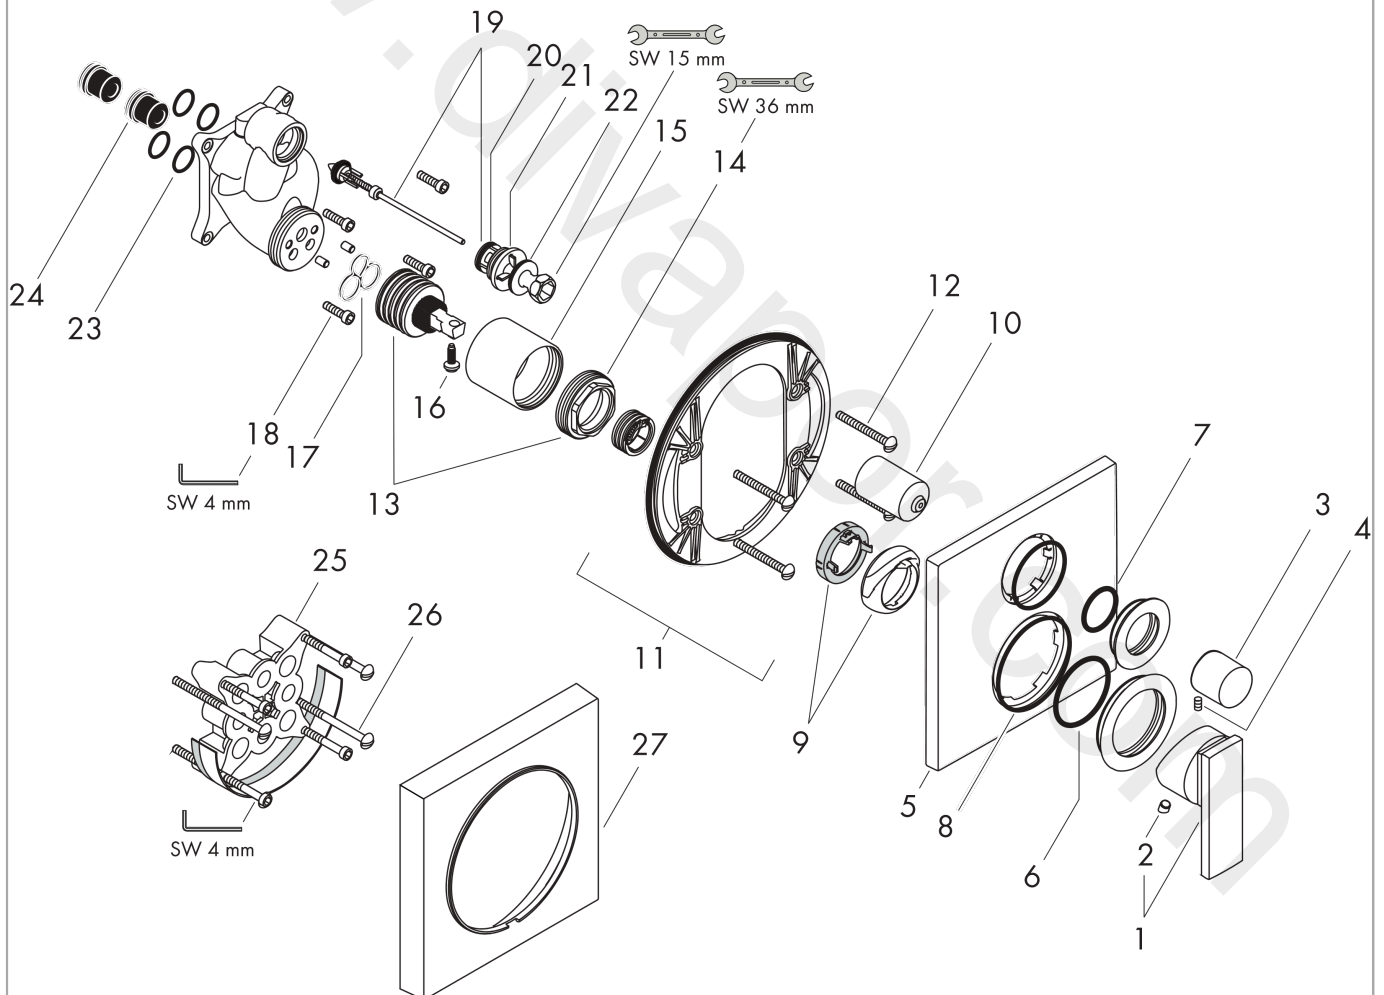

AXOR Citterio
Single lever bath mixer for concealed installation with lever handle
 Surfaces: Article Number: **39455000**

Exploded Drawing

Year of production: **04/03 - 04/10**

AXOR Citterio
Single lever bath mixer for concealed installation with lever handle
 Surfaces: Article Number: **39455000**

Spare part list

Year of production: **04/03 - 04/10**

Pos.		Article Number	Price	PU
1	handle	39491000	£ 79,00	1
2	screw cover	96338000	£ 3,30	1
3	diverter knob	96473000	£ 51,00	1
4	hollow set screw M4x10	97667000	£ 3,30	1
5	escutcheon	96751000	£ 110,00	1
6	O-ring 48x5	98174000	£ 3,30	1
7	O-ring 30x5	98153000	£ 3,30	1
8	O-ring 47x2,5	98429000	£ 6,10	1
9	flange (Rotating Protector)	96395000	£ 43,00	1
10	sleeve	96448000	£ 43,00	1
11	sub plate	96447000	£ 51,00	1
12	set of fixing screws	96454000	£ 9,00	1
13	cartridge, assy	92730000	£ 35,00	1
14	nut	96461000	£ 35,00	1
15	sleeve	98713000	£ 51,00	1
16	locking screw for handle	96059000	£ 9,00	1
17	seal	95008000	£ 9,00	1
18	set of screws	96525000	£ 9,00	1
19	selector assy	95014000	£ 64,00	1
20	O-ring 16x2,3	98207000	£ 3,30	1
21	O-ring 20x2,5	92602000	£ 6,10	1
22	O-ring 21x2	98205000	£ 6,10	1
23	O-ring 13x2	98128000	£ 3,30	1
24	noise reduction	94073000	£ 25,00	1
25	extension 25 mm	13595000	£ 75,00	1
26	extension 22 mm	97407000	£ 72,00	1
27	set of fixing screws	97747000	£ 3,30	1
a	spring for exchanged connections	96365000	£ 43,00	1
b	concealed item	01800180	£ 163,00	1