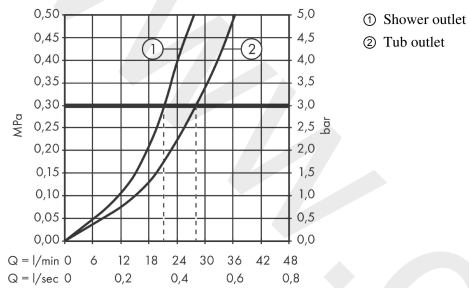

AXOR Citterio
Single lever bath mixer for concealed installation with lever handle
Finish: **Chrome** Article Number: **39455000**

Flowchart