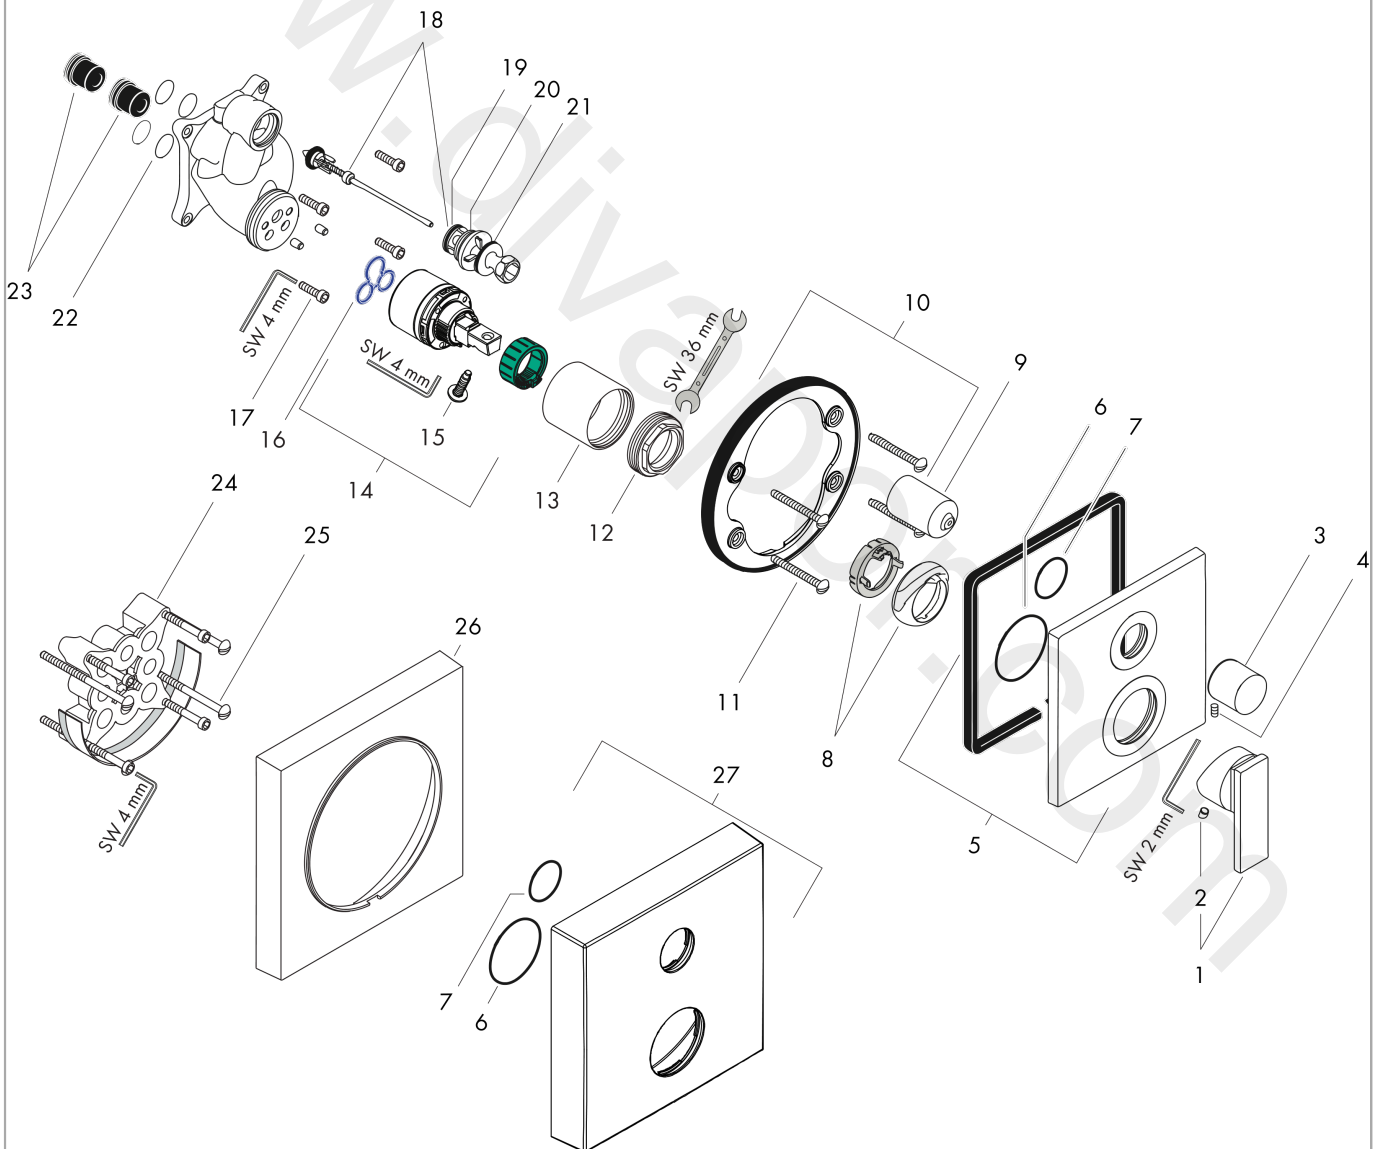

### Scale drawing

**AXOR Citterio**  
**Single lever bath mixer for concealed installation with lever handle**  
 Finish: **Chrome** Article Number: **39455000**

## Flowchart

**AXOR Citterio**  
**Single lever bath mixer for concealed installation with lever handle**  
 Finish: **Chrome** Article Number: **39455000**

## Exploded Drawing

Year of production: >01/16

**AXOR Citterio**  
**Single lever bath mixer for concealed installation with lever handle**  
 Finish: **Chrome** Article Number: **39455000**

## Spare part list

Year of production: >01/16

Pos.		Article Number	Price	PU
1	handle	39491000	£ 79,00	1
2	screw cover	96338000	£ 3,30	1
3	diverter knob	96473000	£ 51,00	1
4	hollow set screw M4x10	97667000	£ 3,30	1
5	escutcheon	96751000	£ 110,00	1
6	O-Ring 48x3	95508000	£ 3,30	1
7	O-ring 29x3	98371000	£ 6,10	1
8	flange (Rotating Protector)	96395000	£ 43,00	1
9	sleeve	96448000	£ 43,00	1
10	holder for escutcheon	98793000	£ 43,00	1
11	set of fixing screws	97747000	£ 3,30	1
12	nut	96461000	£ 35,00	1
13	sleeve	95980000	£ 79,00	1
14	cartridge, assy	92730000	£ 35,00	1
15	locking screw for handle	95140000	£ 6,10	1
16	seal	95008000	£ 9,00	1
17	set of screws	96525000	£ 9,00	1
18	selector assy	95014000	£ 64,00	1
19	O-ring 16x2,3	98207000	£ 3,30	1
20	O-ring 20x2,5	92602000	£ 6,10	1
21	O-ring 21x2	98205000	£ 6,10	1
22	O-ring 16x2	98133000	£ 3,30	1
23	noise reduction	94073000	£ 25,00	1
24	extension 25 mm	13595000	£ 75,00	1
25	set of fixing screws	96454000	£ 9,00	1
26	extension 22 mm	97407000	£ 72,00	1
27	escutcheon height = 33 mm (when wall is not deep enough).	14967000	£ 92,00	1
a	concealed item	01800180	£ 163,00	1
b	adapter for exchanged connections	93181000	£ 275,00	1
c	fixation set	96615000	£ 59,00	1
d	spring for exchanged connections	96365000	£ 43,00	1