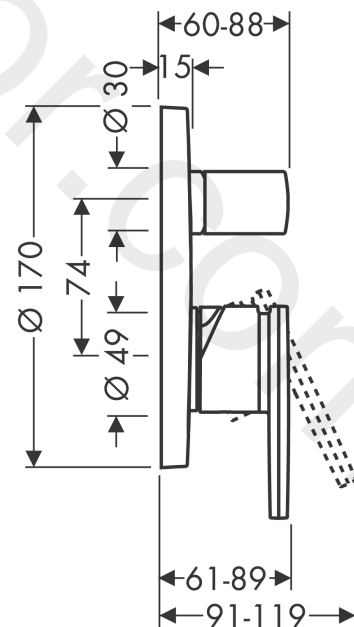

**AXOR Citterio**  
**Single lever bath mixer for concealed installation with lever handle**  
 Finish: **Chrome** Article Number: **39455000**

### product features

- 2 functions
- flow rate upper outlet: 21 l/min
- flow rate lower outlet: 29 l/min
- maximum flow rate at 3 bar: 29 l/min
- ceramic cartridge
- temperature limitation adjustable
- diverter with automatic resetting
- with silencer
- suitable for continuous flow water heaters
- connection type: basic set
- wall-mounted
- min. operating pressure: 1 bar
- max. operating pressure: 10 bar
- WRAS 1903005

### Scale drawing

**AXOR Citterio**  
**Single lever bath mixer for concealed installation with lever handle**  
 Finish: **Chrome** Article Number: **39455000**

## Spare part list

Year of production: >01/16

Pos.		Article Number	Price	PU
1	handle	39491000	£ 79,00	1
2	screw cover	96338000	£ 3,30	1
3	diverter knob	96473000	£ 51,00	1
4	hollow set screw M4x10	97667000	£ 3,30	1
5	escutcheon	96751000	£ 110,00	1
6	O-Ring 48x3	95508000	£ 3,30	1
7	O-ring 29x3	98371000	£ 6,10	1
8	flange (Rotating Protector)	96395000	£ 43,00	1
9	sleeve	96448000	£ 43,00	1
10	holder for escutcheon	98793000	£ 43,00	1
11	set of fixing screws	97747000	£ 3,30	1
12	nut	96461000	£ 35,00	1
13	sleeve	95980000	£ 79,00	1
14	cartridge, assy	92730000	£ 35,00	1
15	locking screw for handle	95140000	£ 6,10	1
16	seal	95008000	£ 9,00	1
17	set of screws	96525000	£ 9,00	1
18	selector assy	95014000	£ 64,00	1
19	O-ring 16x2,3	98207000	£ 3,30	1
20	O-ring 20x2,5	92602000	£ 6,10	1
21	O-ring 21x2	98205000	£ 6,10	1
22	O-ring 16x2	98133000	£ 3,30	1
23	noise reduction	94073000	£ 25,00	1
24	extension 25 mm	13595000	£ 75,00	1
25	set of fixing screws	96454000	£ 9,00	1
26	extension 22 mm	97407000	£ 72,00	1
27	escutcheon height = 33 mm (when wall is not deep enough).	14967000	£ 92,00	1
a	concealed item	01800180	£ 163,00	1
b	adapter for exchanged connections	93181000	£ 275,00	1
c	fixation set	96615000	£ 59,00	1
d	spring for exchanged connections	96365000	£ 43,00	1