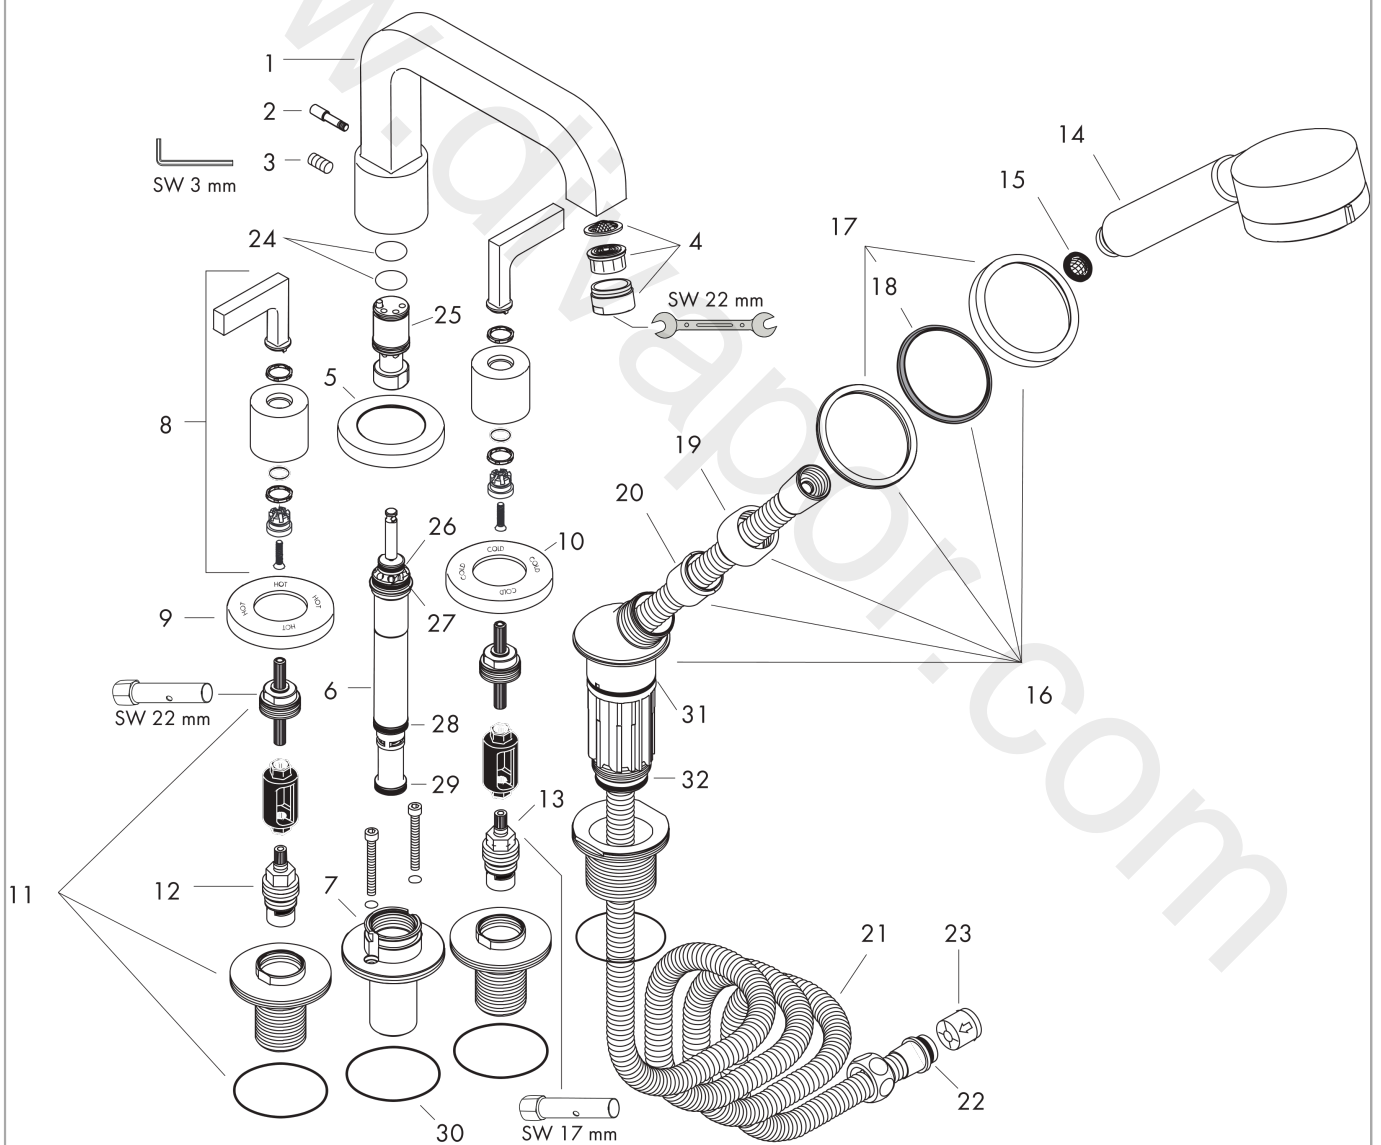

AXOR Citterio
4-hole tile mounted bath mixer with lever handles and escutcheons
 Surfaces: Article Number: **39454000**

Exploded Drawing

Year of production: **04/03 - 05/13**

AXOR Citterio

4-hole tile mounted bath mixer with lever handles and escutcheons

Surfaces: Article Number: **39454000**

Spare part list

Year of production: **04/03 - 05/13**

Pos.		Article Number	Price	PU
1	spout cpl.	96773000	£ 370,00	1
2	diverter knob	96774000	£ 35,00	1
3	hollow set screw M6x6	97660000	£ 3,30	1
4	aerator M24x1 (25 l/min)	13956000	£ 9,00	1
5	escutcheon Ø 70 mm	96236000	£ 43,00	1
6	selector	96777000	£ 96,00	1
7	selector housing	97225000	£ 79,00	1
8	handle	39294000	£ 110,00	1
9	escutcheon hot water	96771000	£ 79,00	1
10	escutcheon cold water	96772000	£ 79,00	1
11	flange	97656000	£ 110,00	1
12	shut off unit right closing	94009000	£ 43,00	1
13	shut off unit left closing	94008000	£ 43,00	1
14	handshower	28536000	£ 78,00	1
15	filter packing	94246000	£ 3,30	1
16	shower holder, assy	96433000	£ 110,00	1
17	escutcheon for shower holder	96237000	£ 43,00	1
18	escutcheon chuck	97105000	£ 9,00	1
19	nut	97584000	£ 16,10	1
20	insert for shower holder	96942000	£ 13,30	1
21	shower hose 2,00 m	94148000	£ 79,00	1
22	O-ring 11x2	98127000	£ 3,30	1
23	set of non return valves DW 15	94074000	£ 16,10	1
24	O-ring 21x1,5	98219000	£ 3,30	1
25	guide tube	92214000	£ 51,00	1
26	O-ring 15x2,5	98131000	£ 3,30	1
27	O-Ring 23x2,5	98183000	£ 3,30	1
28	O-ring 20x2,5	92602000	£ 6,10	1
29	O-ring 18x2,5	98139000	£ 3,30	1
30	O-ring 58x3	98202000	£ 3,30	1
31	O-ring 38x2,5	98198000	£ 6,10	1
32	O-Ring 28x2	98194000	£ 3,30	1
a	SECUFLEX hose + long hose (max. extension 1,40 m)	94109000	£ 445,00	1
b	concealed item	14445180	-	1

AXOR Citterio
4-hole tile mounted bath mixer with lever handles and escutcheons
Surfaces: Article Number: **39454000**

Spare part list

Year of production: **04/03 - 05/13**

Pos.		Article Number	Price	PU
c	adapter for handle	97409000	£ 25,00	1