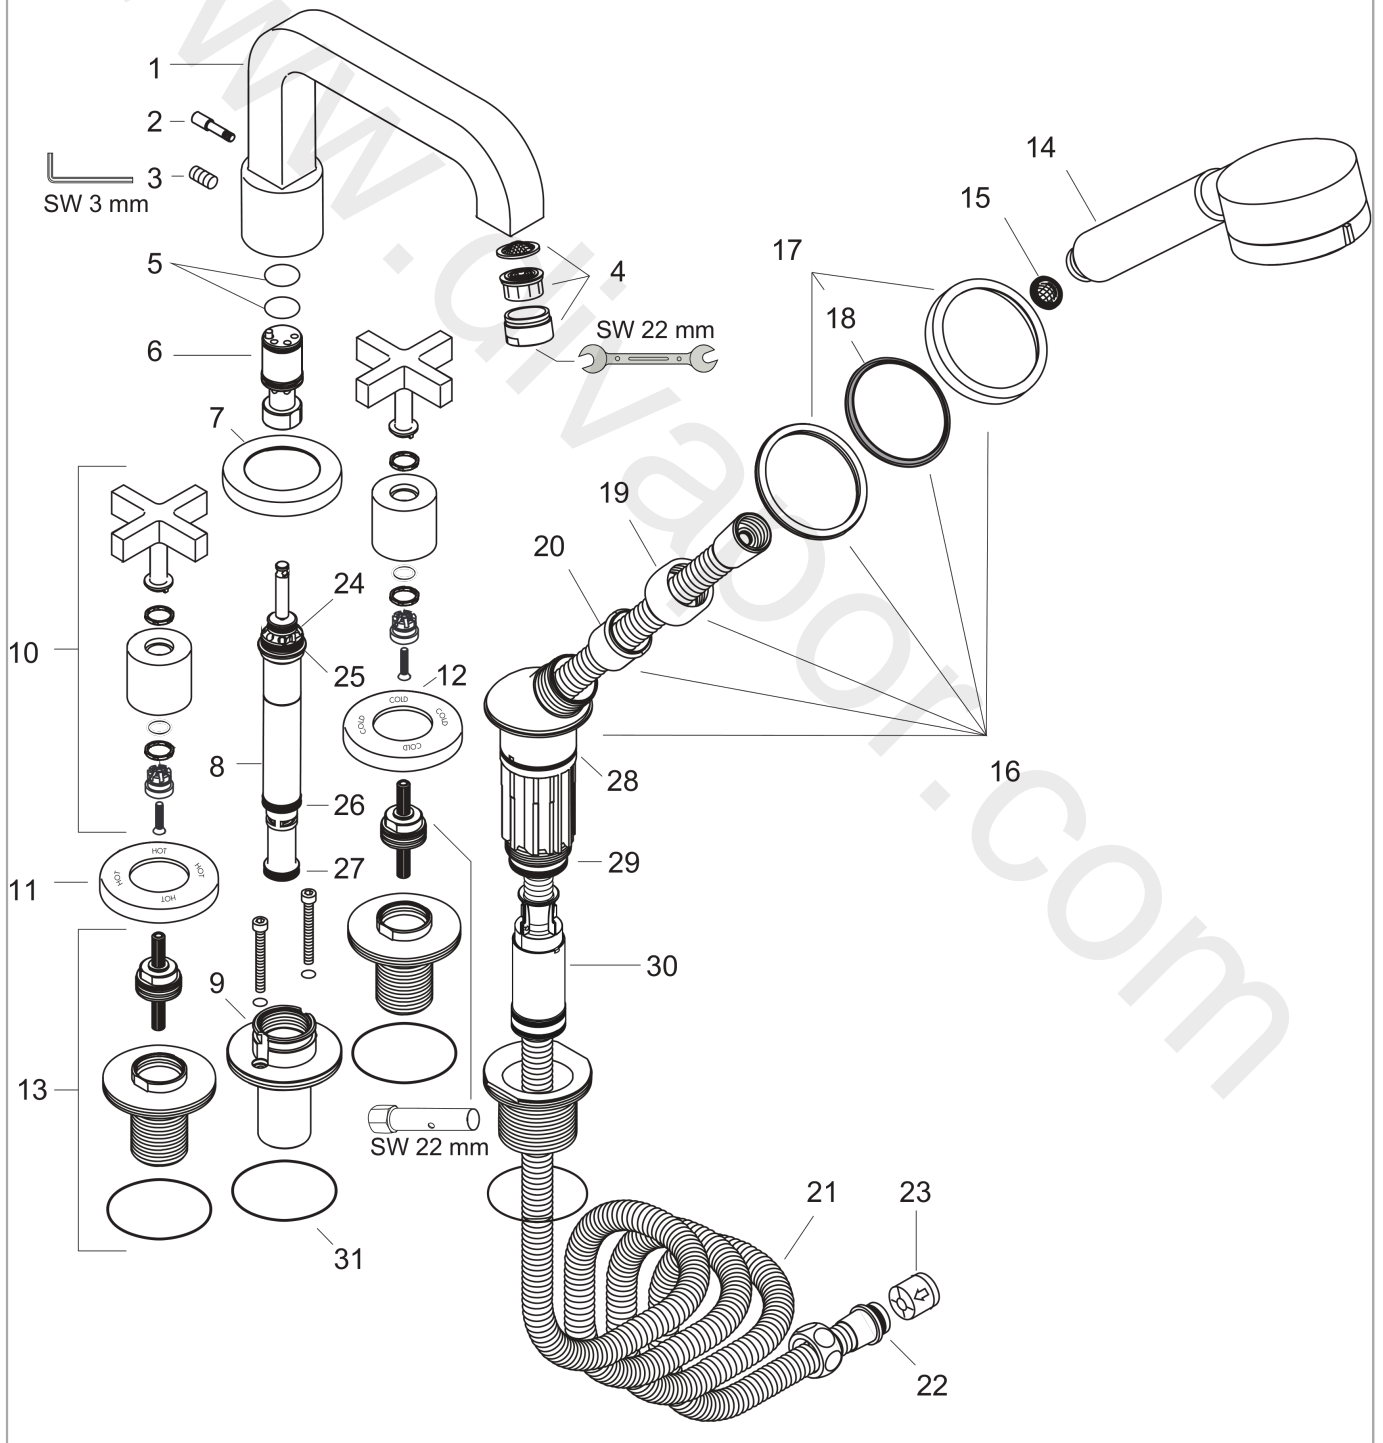

AXOR Citterio
4-hole tile mounted bath mixer with cross handles and escutcheons
 Surfaces: Article Number: **39453000**

Exploded Drawing

Year of production: **04/03 - 05/13**

AXOR Citterio
4-hole tile mounted bath mixer with cross handles and escutcheons
 Surfaces: Article Number: **39453000**

Spare part list

Year of production: **04/03 - 05/13**

Pos.		Article Number	Price	PU
1	spout cpl.	96773000	£ 370,00	1
2	diverter knob	96774000	£ 35,00	1
3	hollow set screw M6x6	97660000	£ 3,30	1
4	aerator M24x1 (25 l/min)	13956000	£ 9,00	1
5	O-ring 21x1,5	98219000	£ 3,30	1
6	guide tube	92214000	£ 51,00	1
7	escutcheon Ø 70 mm	96236000	£ 43,00	1
8	selector	96777000	£ 96,00	1
9	selector housing	97225000	£ 79,00	1
10	handle	39292000	£ 110,00	1
11	escutcheon hot water	96771000	£ 79,00	1
12	escutcheon cold water	96772000	£ 79,00	1
13	flange	97656000	£ 110,00	1
14	handshower	28536000	£ 78,00	1
15	filter packing	94246000	£ 3,30	1
16	shower holder, assy	96433000	£ 110,00	1
17	escutcheon for shower holder	96237000	£ 43,00	1
18	escutcheon chuck	97105000	£ 9,00	1
19	nut	97584000	£ 16,10	1
20	insert for shower holder	96942000	£ 13,30	1
21	shower hose 2,00 m	94148000	£ 79,00	1
22	O-ring 11x2	98127000	£ 3,30	1
23	set of non return valves DW 15	94074000	£ 16,10	1
24	O-ring 15x2,5	98131000	£ 3,30	1
25	O-Ring 23x2,5	98183000	£ 3,30	1
26	O-ring 20x2,5	92602000	£ 6,10	1
27	O-ring 18x2,5	98139000	£ 3,30	1
28	O-ring 38x2,5	98198000	£ 6,10	1
29	O-Ring 28x2	98194000	£ 3,30	1
30	hose brake	98656000	£ 20,50	1
31	O-ring 58x3	98202000	£ 3,30	1
a	SECUFLEX hose + long hose (max. extension 1,40 m)	94109000	£ 445,00	1
b	concealed item	14445180	-	1