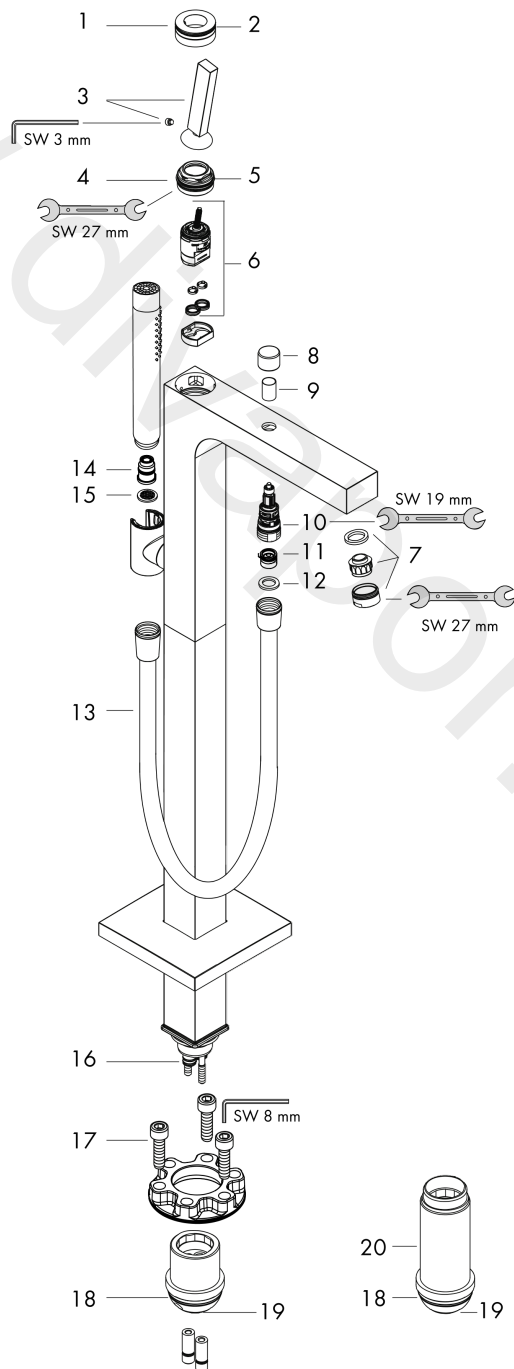

AXOR Citterio
Single lever bath mixer floor-standing with pin handle
 Finish: **Chrome** Article Number: **39451007**

product features

- consists of: single lever bath mixer floor standing, baton hand shower, shower hose, shower holder
- 2 functions
- projection: 200 mm
- spray type mixer: normal spray
- spray type hand shower: Rain, Mono
- maximum flow rate at 3 bar: 17 l/min
- joystick ceramic cartridge
- diverter with automatic resetting
- non-return valve
- connection dimension: DN15
- connection type: basic set
- deck mounted
- min. operating pressure: 1 bar
- max. operating pressure: 10 bar

Installation examples

AXOR Citterio
Single lever bath mixer floor-standing with pin handle
 Finish: **Chrome** Article Number: **39451007**

Exploded Drawing

Year of production: >08/18

AXOR Citterio
Single lever bath mixer floor-standing with pin handle
 Finish: **Chrome** Article Number: **39451007**

Spare part list

Year of production: >08/18

Pos.		Article Number	Price	PU
1	escutcheon	97466000	£ 51,00	1
2	O-ring 33x1,5	98164000	£ 3,30	1
3	handle	39091000	£ 173,00	1
4	nut	97157000	£ 20,50	1
5	O-Ring 30x2	98186000	£ 3,30	1
6	cartridge, assy	96339000	£ 79,00	1
7	aerator M24x1 (25 l/min)	13956000	£ 9,00	1
8	diverter knob	96466000	£ 16,10	1
9	sleeve	97979000	£ 16,10	1
10	selector	97978000	£ 64,00	1
11	non return valve	97980000	£ 16,10	1
12	seal	98058000	£ 3,30	1
13	shower hose Isiflex'B 1,25 m	28272000	£ 36,00	1
14	back flow preventor cartridge	93339000	£ 20,50	1
15	filter packing	94246000	£ 3,30	1
16	O-ring 10x1,5	98123000	£ 3,30	1
17	hexagon socket screw M10x35	97670000	£ 16,10	1
18	O-ring 44x2,5	98162000	£ 3,30	1
19	O-ring 29x3	98371000	£ 6,10	1
20	extension set 60 mm	97686000	£ 320,00	1
a	service tool for disassembling the handle	92124000	£ 137,00	1