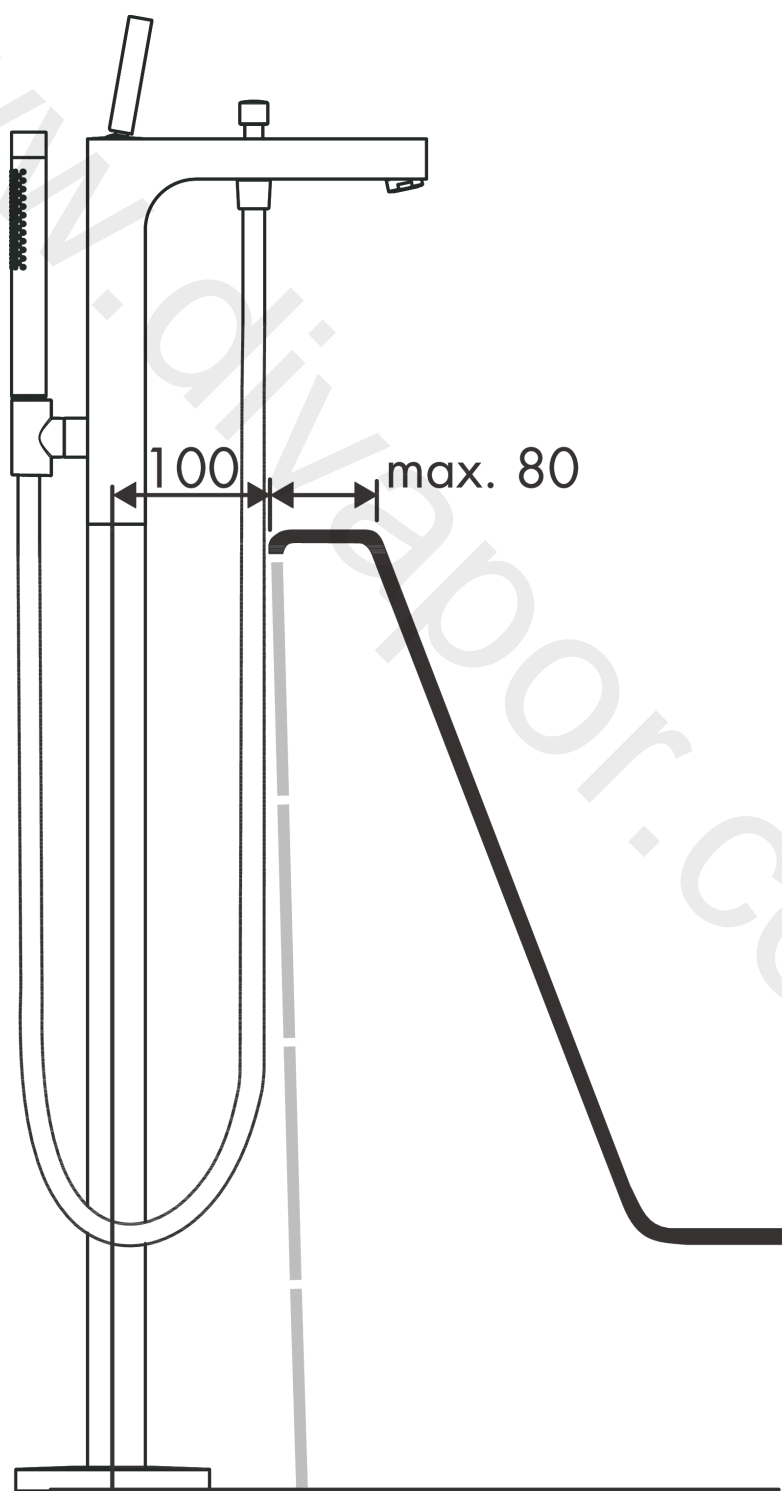

AXOR Citterio
Single lever bath mixer floor-standing with pin handle
Finish: **Chrome** Article Number: **39451007**

Installation examples