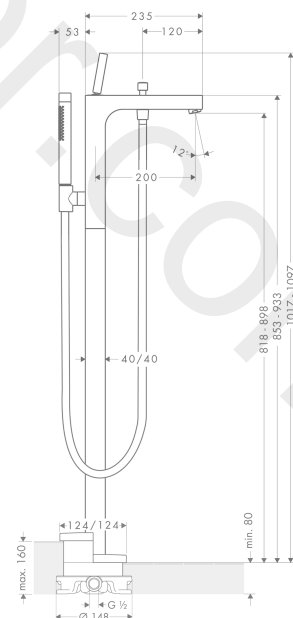

AXOR Citterio
Single lever bath mixer floor-standing with pin handle
 Finish: **Chrome** Article Number: **39451007**

product features

- consists of: single lever bath mixer floor standing, baton hand shower, shower hose, shower holder
- 2 functions
- projection: 200 mm
- spray type mixer: normal spray
- spray type hand shower: Rain, Mono
- maximum flow rate at 3 bar: 17 l/min
- joystick ceramic cartridge
- diverter with automatic resetting
- non-return valve
- connection dimension: DN15
- connection type: basic set
- deck mounted
- min. operating pressure: 1 bar
- max. operating pressure: 10 bar

Technology

Product image

Scale drawing

AXOR Citterio
Single lever bath mixer floor-standing with pin handle
 Finish: **Chrome** Article Number: **39451007**

Flowchart

AXOR Citterio
Single lever bath mixer floor-standing with pin handle
Finish: **Chrome** Article Number: **39451007**

Spare part list

Year of production: >08/18

Pos.		Article Number	Price	PU
1	escutcheon	97466000	£ 51,00	1
2	O-ring 33x1,5	98164000	£ 3,30	1
3	handle	39091000	£ 173,00	1
4	nut	97157000	£ 20,50	1
5	O-Ring 30x2	98186000	£ 3,30	1
6	cartridge, assy	96339000	£ 79,00	1
7	aerator M24x1 (25 l/min)	13956000	£ 9,00	1
8	diverter knob	96466000	£ 16,10	1
9	sleeve	97979000	£ 16,10	1
10	selector	97978000	£ 64,00	1
11	non return valve	97980000	£ 16,10	1
12	seal	98058000	£ 3,30	1
13	shower hose Isiflex'B 1,25 m	28272000	£ 36,00	1
14	back flow preventor cartridge	93339000	£ 20,50	1
15	filter packing	94246000	£ 3,30	1
16	O-ring 10x1,5	98123000	£ 3,30	1
17	hexagon socket screw M10x35	97670000	£ 16,10	1
18	O-ring 44x2,5	98162000	£ 3,30	1
19	O-ring 29x3	98371000	£ 6,10	1
20	extension set 60 mm	97686000	£ 320,00	1
a	service tool for disassembling the handle	92124000	£ 137,00	1