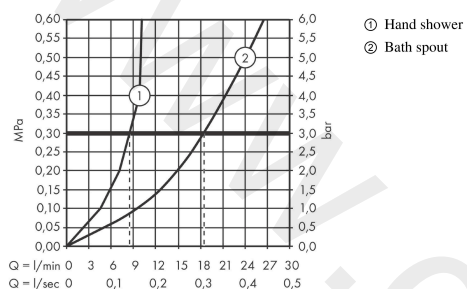

AXOR Citterio
Single lever bath mixer floor-standing with pin handle
 Finish: **Chrome** Article Number: **39451007**

product features

- consists of: single lever bath mixer floor standing, baton hand shower, shower hose, shower holder
- 2 functions
- projection: 200 mm
- spray type mixer: normal spray
- spray type hand shower: Rain, Mono
- maximum flow rate at 3 bar: 17 l/min
- joystick ceramic cartridge
- diverter with automatic resetting
- non-return valve
- connection dimension: DN15
- connection type: basic set
- deck mounted
- min. operating pressure: 1 bar
- max. operating pressure: 10 bar

Technology

Product image

Scale drawing

AXOR Citterio
Single lever bath mixer floor-standing with pin handle
 Finish: **Chrome** Article Number: **39451007**

Flowchart

AXOR Citterio
Single lever bath mixer floor-standing with pin handle
Finish: **Chrome** Article Number: **39451007**