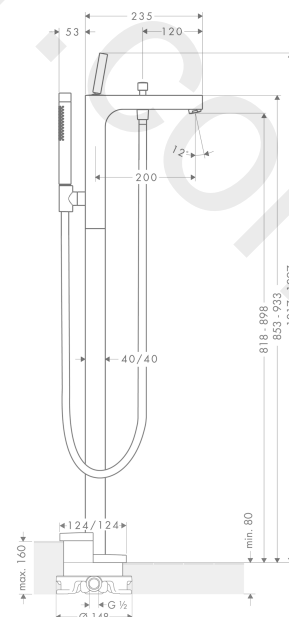

AXOR Citterio
Single lever bath mixer floor-standing with pin handle
 Finish: **Chrome** Article Number: **39451000**

product features

- consists of: single lever bath mixer floor standing, baton hand shower, shower hose, shower holder
- 2 functions
- projection: 200 mm
- spray type mixer: normal spray
- spray type hand shower: Rain, Mono
- maximum flow rate at 3 bar: 22 l/min
- flow rate for bath spout at 3 bar: 22 l/min
- flow rate of hand shower at 3 bar: 16 l/min
- joystick ceramic cartridge
- diverter with automatic resetting
- protected against backflow, according to DIN EN 1717
- connection dimension: DN15
- connection type: basic set
- floor standing
- min. operating pressure: 1 bar
- max. operating pressure: 10 bar

Article Details

Price excl. VAT

2.275,00 £

Technology

Product image

Scale drawing

AXOR Citterio
Single lever bath mixer floor-standing with pin handle
 Finish: **Chrome** Article Number: **39451000**

Flowchart

Pos.		Article Number	Price	PU
1	escutcheon	97466000	£ 51,00	1
2	O-ring 33x1,5	98164000	£ 3,30	1
3	handle	39091000	£ 173,00	1
4	nut	97157000	£ 20,50	1
5	O-Ring 30x2	98186000	£ 3,30	1
6	cartridge, assy	96339000	£ 79,00	1
7	aerator M24x1 (25 l/min)	13956000	£ 9,00	1
8	diverter knob	96466000	£ 16,10	1
9	sleeve	97979000	£ 16,10	1
10	selector	97978000	£ 64,00	1
11	non return valve	97980000	£ 16,10	1
12	seal	98058000	£ 3,30	1
13	shower hose Isiflex'B 1,25 m	28272000	£ 36,00	1
14	handshower	28532000	£ 223,00	1
15	filter packing	94246000	£ 3,30	1
17	hexagon socket screw M10x35	97670000	£ 16,10	1
18	O-ring 44x2,5	98162000	£ 3,30	1
19	O-ring 29x3	98371000	£ 6,10	1
16	O-ring 7x2	98419000	£ 3,30	1
20	extension set 60 mm	97686000	£ 320,00	1
a	concealed item	10452180	£ 575,00	1
b	sealing foil	96441000	£ 173,00	1
c	service tool for disassembling the handle	92124000	£ 137,00	1
d	diverter fixing device	97211000	£ 3,30	1