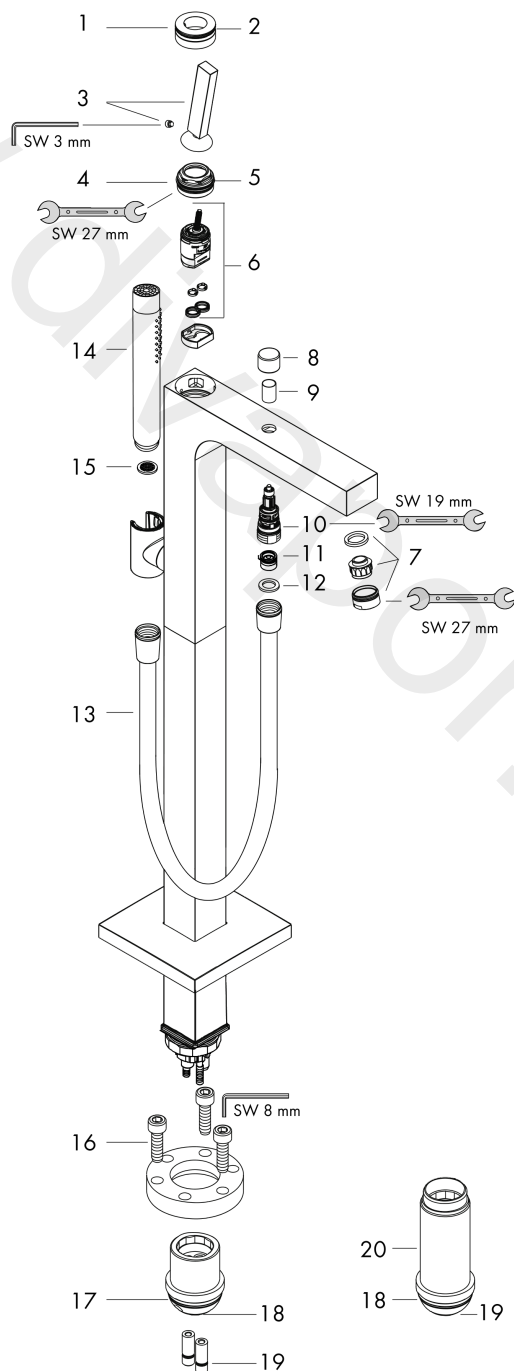

AXOR Citterio
Single lever bath mixer floor-standing with pin handle
 Finish: **Chrome** Article Number: **39451000**

product features

- consists of: single lever bath mixer floor standing, baton hand shower, shower hose, shower holder
- 2 functions
- projection: 200 mm
- spray type mixer: normal spray
- spray type hand shower: Rain, Mono
- maximum flow rate at 3 bar: 22 l/min
- flow rate for bath spout at 3 bar: 22 l/min
- flow rate of hand shower at 3 bar: 16 l/min
- joystick ceramic cartridge
- diverter with automatic resetting
- protected against backflow, according to DIN EN 1717
- connection dimension: DN15
- connection type: basic set
- floor standing
- min. operating pressure: 1 bar
- max. operating pressure: 10 bar

Exploded Drawing

Year of production: >09/21

AXOR Citterio
Single lever bath mixer floor-standing with pin handle
 Finish: **Chrome** Article Number: **39451000**

Spare part list

Year of production: >09/21

Pos.		Article Number	Price	PU
1	escutcheon	97466000	£ 51,00	1
2	O-ring 33x1,5	98164000	£ 3,30	1
3	handle	39091000	£ 173,00	1
4	nut	97157000	£ 20,50	1
5	O-Ring 30x2	98186000	£ 3,30	1
6	cartridge, assy	96339000	£ 79,00	1
7	aerator M24x1 (25 l/min)	13956000	£ 9,00	1
8	diverter knob	96466000	£ 16,10	1
9	sleeve	97979000	£ 16,10	1
10	selector	97978000	£ 64,00	1
11	non return valve	97980000	£ 16,10	1
12	seal	98058000	£ 3,30	1
13	shower hose Isiflex'B 1,25 m	28272000	£ 36,00	1
14	handshower	28532000	£ 223,00	1
15	filter packing	94246000	£ 3,30	1
17	hexagon socket screw M10x35	97670000	£ 16,10	1
18	O-ring 44x2,5	98162000	£ 3,30	1
19	O-ring 29x3	98371000	£ 6,10	1
16	O-ring 7x2	98419000	£ 3,30	1
20	extension set 60 mm	97686000	£ 320,00	1
a	concealed item	10452180	£ 575,00	1
b	sealing foil	96441000	£ 173,00	1
c	service tool for disassembling the handle	92124000	£ 137,00	1
d	diverter fixing device	97211000	£ 3,30	1