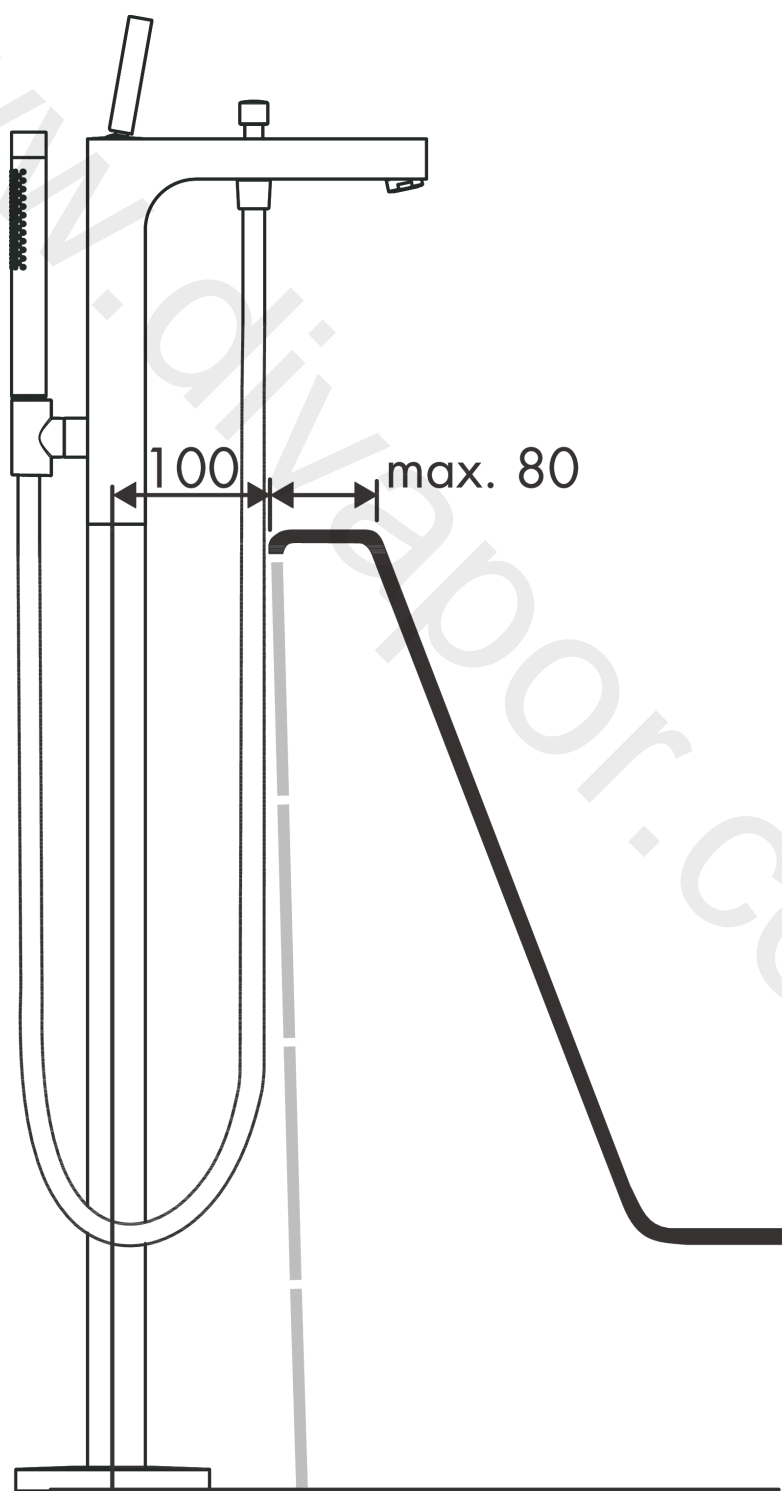

AXOR Citterio
Single lever bath mixer floor-standing with pin handle
Finish: **Chrome** Article Number: **39451000**

Installation examples