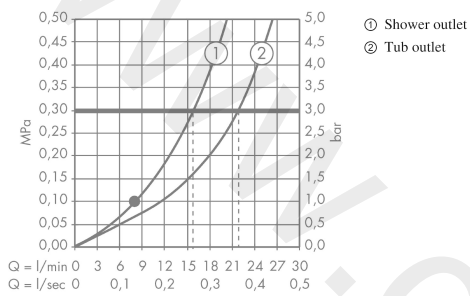

AXOR Citterio
Single lever bath mixer floor-standing with pin handle
 Finish: **Chrome** Article Number: **39451000**

product features

- consists of: single lever bath mixer floor standing, baton hand shower, shower hose, shower holder
- 2 functions
- projection: 200 mm
- spray type mixer: normal spray
- spray type hand shower: Rain, Mono
- maximum flow rate at 3 bar: 22 l/min
- flow rate for bath spout at 3 bar: 22 l/min
- flow rate of hand shower at 3 bar: 16 l/min
- joystick ceramic cartridge
- diverter with automatic resetting
- protected against backflow, according to DIN EN 1717
- connection dimension: DN15
- connection type: basic set
- floor standing
- min. operating pressure: 1 bar
- max. operating pressure: 10 bar

Article Details

Price excl. VAT

2.275,00 £

Technology

Product image

Scale drawing

AXOR Citterio
Single lever bath mixer floor-standing with pin handle
 Finish: **Chrome** Article Number: **39451000**

Flowchart