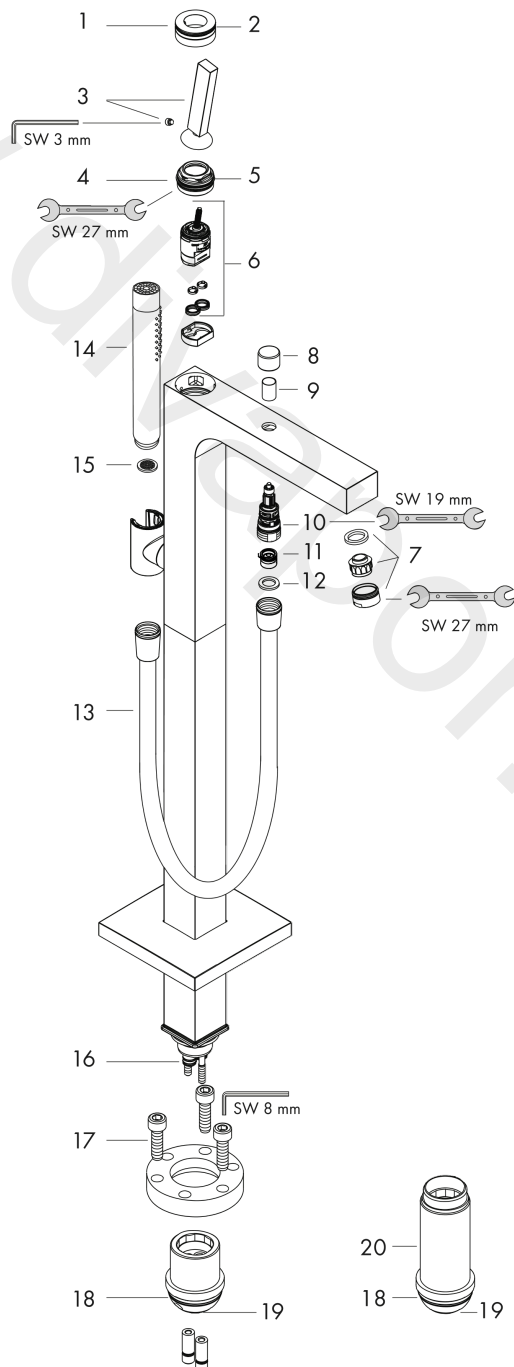

AXOR Citterio
Single lever bath mixer floor-standing with pin handle
Surfaces: Article Number: **39451000**

Exploded Drawing

Year of production: **03/07 - 08/21**

AXOR Citterio
Single lever bath mixer floor-standing with pin handle
 Surfaces: Article Number: **39451000**

Spare part list

Year of production: **03/07 - 08/21**

Pos.		Article Number	Price	PU
1	escutcheon	97466000	£ 51,00	1
2	O-ring 33x1,5	98164000	£ 3,30	1
3	handle	39091000	£ 173,00	1
4	nut	97157000	£ 20,50	1
5	O-Ring 30x2	98186000	£ 3,30	1
6	cartridge, assy	96339000	£ 79,00	1
7	aerator M24x1 (25 l/min)	13956000	£ 9,00	1
8	diverter knob	96466000	£ 16,10	1
9	sleeve	97979000	£ 16,10	1
10	selector	97978000	£ 64,00	1
11	non return valve	97980000	£ 16,10	1
12	seal	98058000	£ 3,30	1
13	shower hose Isiflex'B 1,25 m	28272000	£ 36,00	1
14	handshower	28532000	£ 223,00	1
15	filter packing	94246000	£ 3,30	1
16	O-ring 10x1,5	98123000	£ 3,30	1
17	hexagon socket screw M10x35	97670000	£ 16,10	1
18	O-ring 44x2,5	98162000	£ 3,30	1
19	O-ring 29x3	98371000	£ 6,10	1
20	extension set 60 mm	97686000	£ 320,00	1
a	concealed item	10452180	£ 575,00	1
b	sealing foil	96441000	£ 173,00	1
c	service tool for disassembling the handle	92124000	£ 137,00	1
d	diverter fixing device	97211000	£ 3,30	1