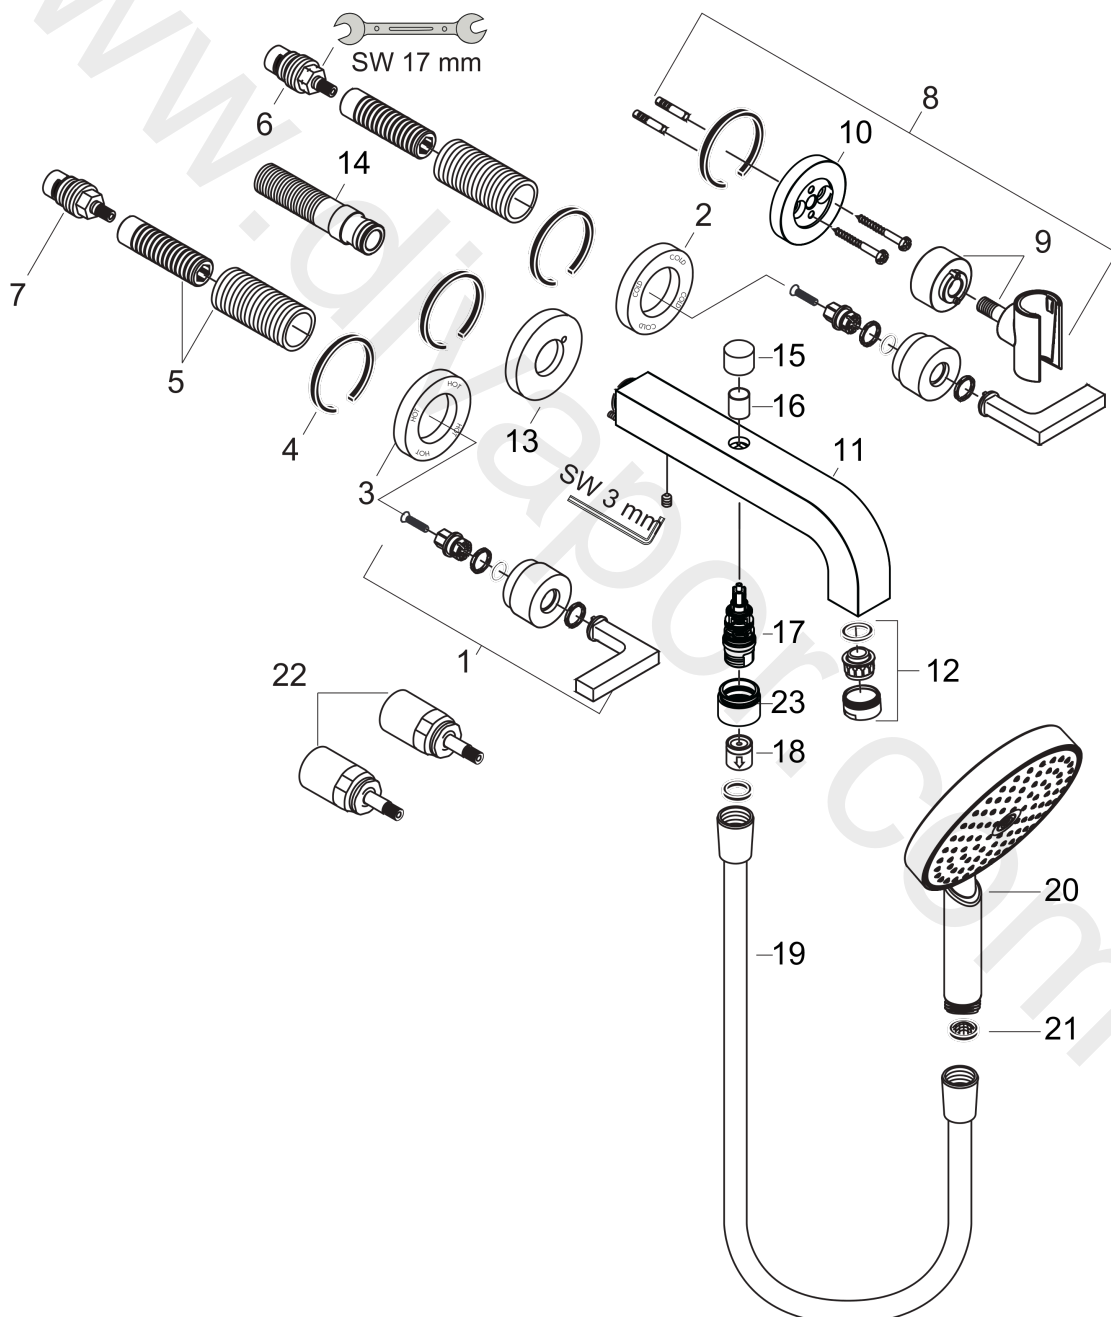

AXOR Citterio
3-hole bath mixer for concealed installation wall-mounted with lever handles and escutcheons
 Surfaces: Article Number: **39448000**

Exploded Drawing

Year of production: **07/05 - 12/16**

AXOR Citterio

3-hole bath mixer for concealed installation wall-mounted with lever handles and escutcheons

Surfaces: Article Number: **39448000**

Spare part list

Year of production: **07/05 - 12/16**

Pos.		Article Number	Price	PU
1	handle	39296000	£ 110,00	1
2	escutcheon cold water	96754000	£ 64,00	1
3	escutcheon hot water	96755000	£ 64,00	1
4	seal	97530000	£ 6,10	1
5	fixing set	96392000	£ 35,00	1
6	shut off unit right closing	96350000	£ 51,00	1
7	shut off unit left closing	96351000	£ 51,00	1
8	shower holder	39525000	£ 126,00	1
9	shower holder, assy	97705000	£ 96,00	1
10	escutcheon	97716000	£ 79,00	1
11	spout with selector, mousseur	97704000	£ 370,00	1
12	aerator M24x1 (25 l/min)	13956000	£ 9,00	1
13	escutcheon for spout	96756000	£ 64,00	1
14	connecting thread G½	97228000	£ 51,00	1
15	diverter knob	96466000	£ 16,10	1
16	sleeve	97738000	£ 6,10	1
17	selector assy	94077000	£ 43,00	1
18	set of non return valves DW 15	94074000	£ 16,10	1
19	shower hose Isiflex'B 1,25 m	28272000	£ 36,00	1
20	seal	98058000	£ 3,30	1
21	handshower	26050000	£ 138,00	1
22	filter packing	94246000	£ 3,30	1
23	extension 25 mm	96259000	£ 79,00	1
24	sleeve	92856000	£ 16,10	1
a	base body	10303180	£ 300,00	1
b	diverter fixing device	97211000	£ 3,30	1