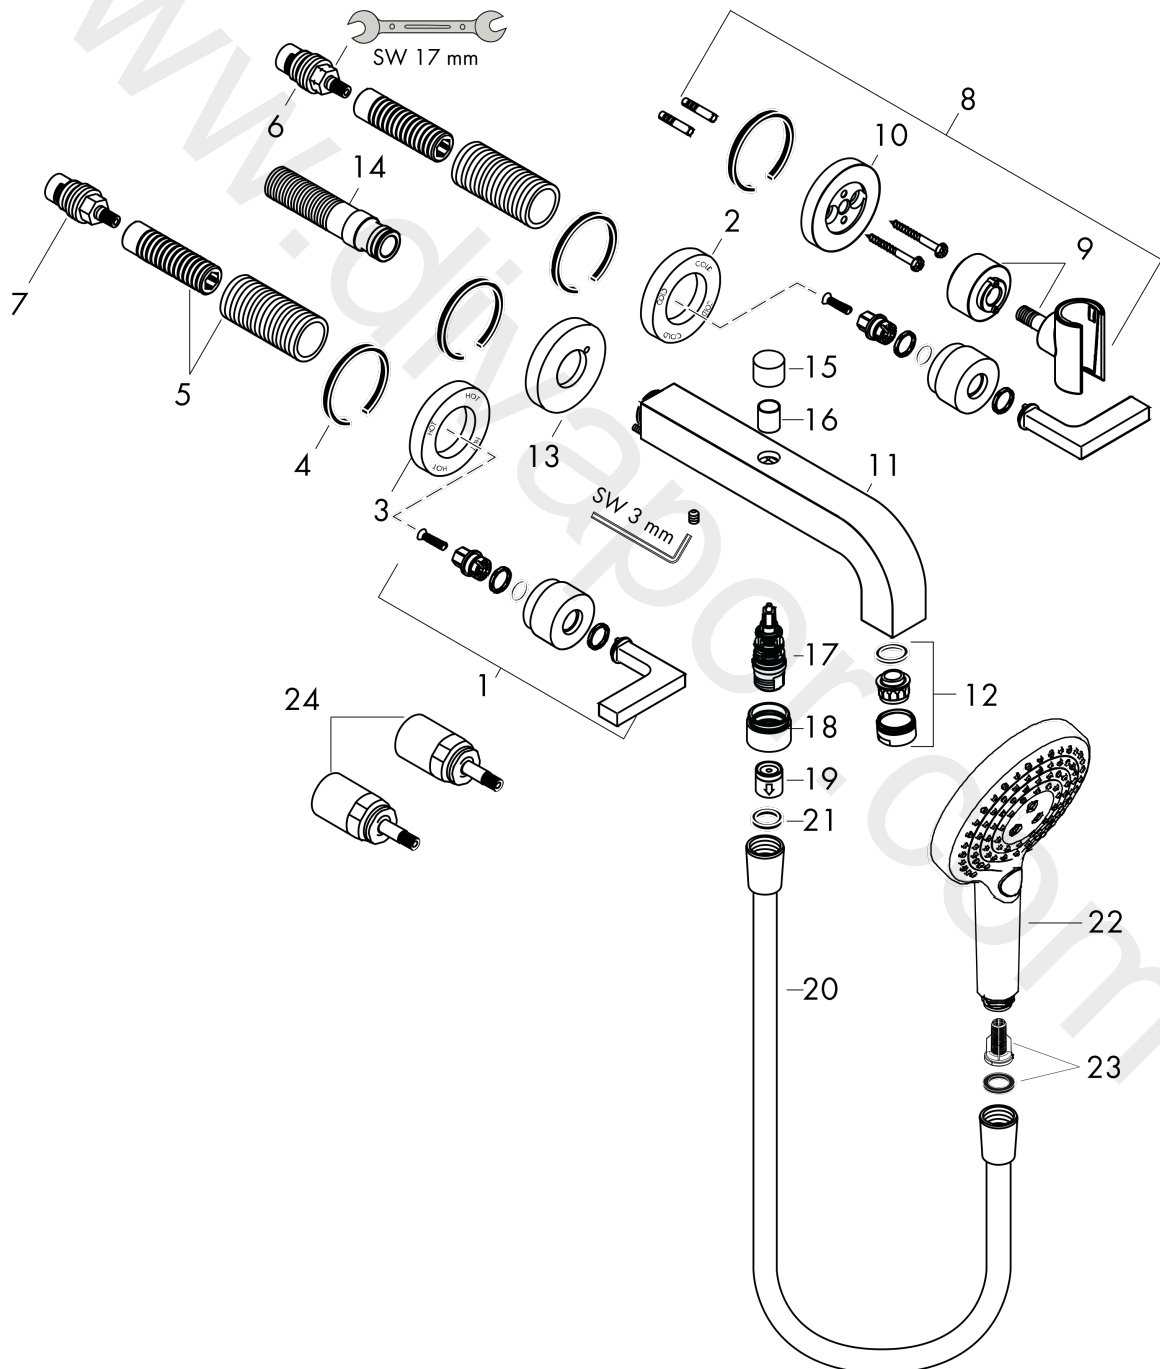

AXOR Citterio
3-hole bath mixer for concealed installation wall-mounted with lever handles and escutcheons
 Surfaces: Article Number: **39448000**

Exploded Drawing

Year of production: **01/17 - 04/20**

AXOR Citterio
3-hole bath mixer for concealed installation wall-mounted with lever handles and escutcheons
 Surfaces: Article Number: **39448000**

Spare part list

Year of production: **01/17 - 04/20**

Pos.		Article Number	Price	PU
1	handle	39296000	£ 110,00	1
2	escutcheon cold water	96754000	£ 64,00	1
3	escutcheon hot water	96755000	£ 64,00	1
4	seal	97530000	£ 6,10	1
5	fixing set	96392000	£ 35,00	1
6	shut off unit right closing	96350000	£ 51,00	1
7	shut off unit left closing	96351000	£ 51,00	1
8	shower holder	39525000	£ 126,00	1
9	shower holder, assy	97705000	£ 96,00	1
10	escutcheon	97716000	£ 79,00	1
11	spout with selector, mousseur	97704000	£ 370,00	1
12	aerator M24x1 (25 l/min)	13956000	£ 9,00	1
13	escutcheon for spout	96756000	£ 64,00	1
14	connecting thread G½	97228000	£ 51,00	1
15	diverter knob	96466000	£ 16,10	1
16	sleeve	97738000	£ 6,10	1
17	selector assy	94077000	£ 43,00	1
18	sleeve	92856000	£ 16,10	1
19	set of non return valves DW 15	94074000	£ 16,10	1
20	shower hose Isiflex'B 1,25 m	28272000	£ 36,00	1
21	seal	98058000	£ 3,30	1
22	handshower	26050000	£ 138,00	1
23	filter insert	97708000	£ 6,10	1
24	extension 25 mm	96259000	£ 79,00	1
a	base body	10303180	£ 300,00	1
b	diverter fixing device	97211000	£ 3,30	1