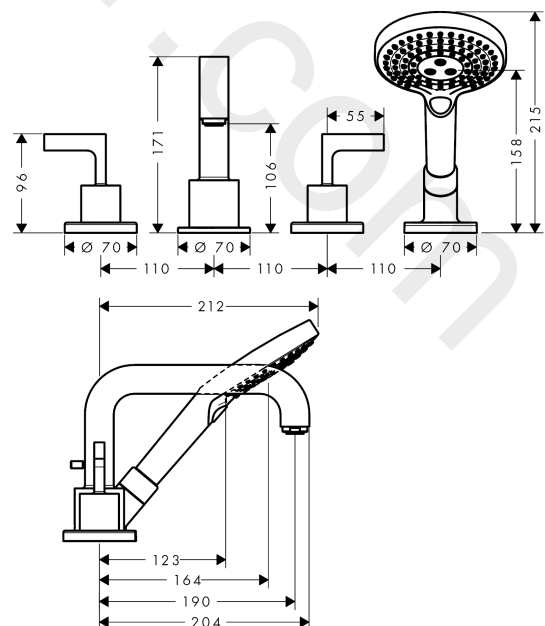

Scale drawing