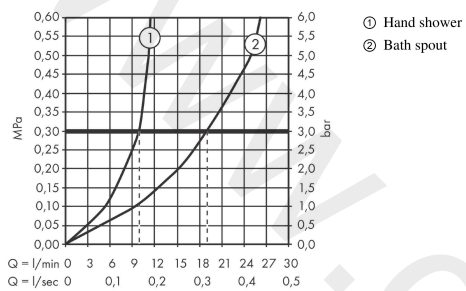

AXOR Citterio
4-hole rim mounted bath mixer with lever handles
 Finish: **Chrome** Article Number: **39446007**

product features

- consists of: 4-hole rim mounted bath mixer, hand shower, shower holder
- 2 functions
- projection: 190 mm
- spray type mixer: normal spray
- spray type hand shower: Rain, RainAir, WhirlAir
- maximum pull-out length of hand shower: 1.10 m
- maximum flow rate at 3 bar: 19 l/min
- flow rate for bath spout at 3 bar: 19 l/min
- flow rate of hand shower at 3 bar: 9,7 l/min
- ceramic valves hot/cold 90°
- diverter with automatic resetting
- non-return valve
- connection dimension: DN15
- connection type: basic set
- suitable for installation on bath rim
- min. operating pressure: 1 bar
- max. operating pressure: 10 bar

Technology

Product image

Scale drawing

AXOR Citterio
4-hole rim mounted bath mixer with lever handles
 Finish: **Chrome** Article Number: **39446007**

Flowchart

AXOR Citterio
4-hole rim mounted bath mixer with lever handles
 Finish: **Chrome** Article Number: **39446007**