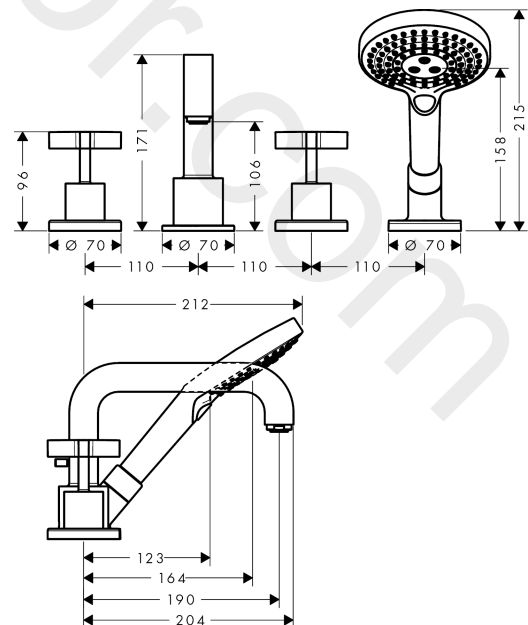

Scale drawing