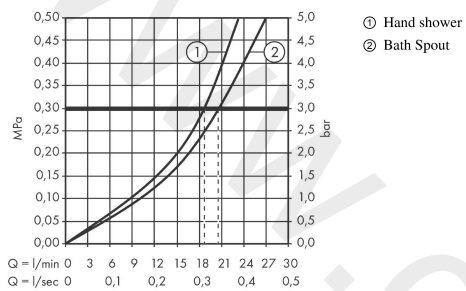

AXOR Citterio
4-hole rim mounted bath mixer with cross handles
 Finish: **Chrome** Article Number: **39445000**

product features

- consists of: 4-hole rim mounted bath mixer, hand shower, shower hose, shower holder
- 2 functions
- projection: 190 mm
- spray type mixer: normal spray
- spray type hand shower: Rain, RainAir, WhirlAir
- maximum pull-out length of hand shower: 1.10 m
- maximum flow rate at 3 bar: 20,5 l/min
- ceramic valves hot/ cold 180°
- diverter with automatic resetting
- non-return valve
- connection dimension: DN15
- connection type: basic set
- suitable for installation on bath rim
- min. operating pressure: 1 bar
- max. operating pressure: 10 bar

Article Details

Price excl. VAT

1.616,67 £

Technology

Product image

Scale drawing

AXOR Citterio
4-hole rim mounted bath mixer with cross handles
 Finish: **Chrome** Article Number: **39445000**

Flowchart