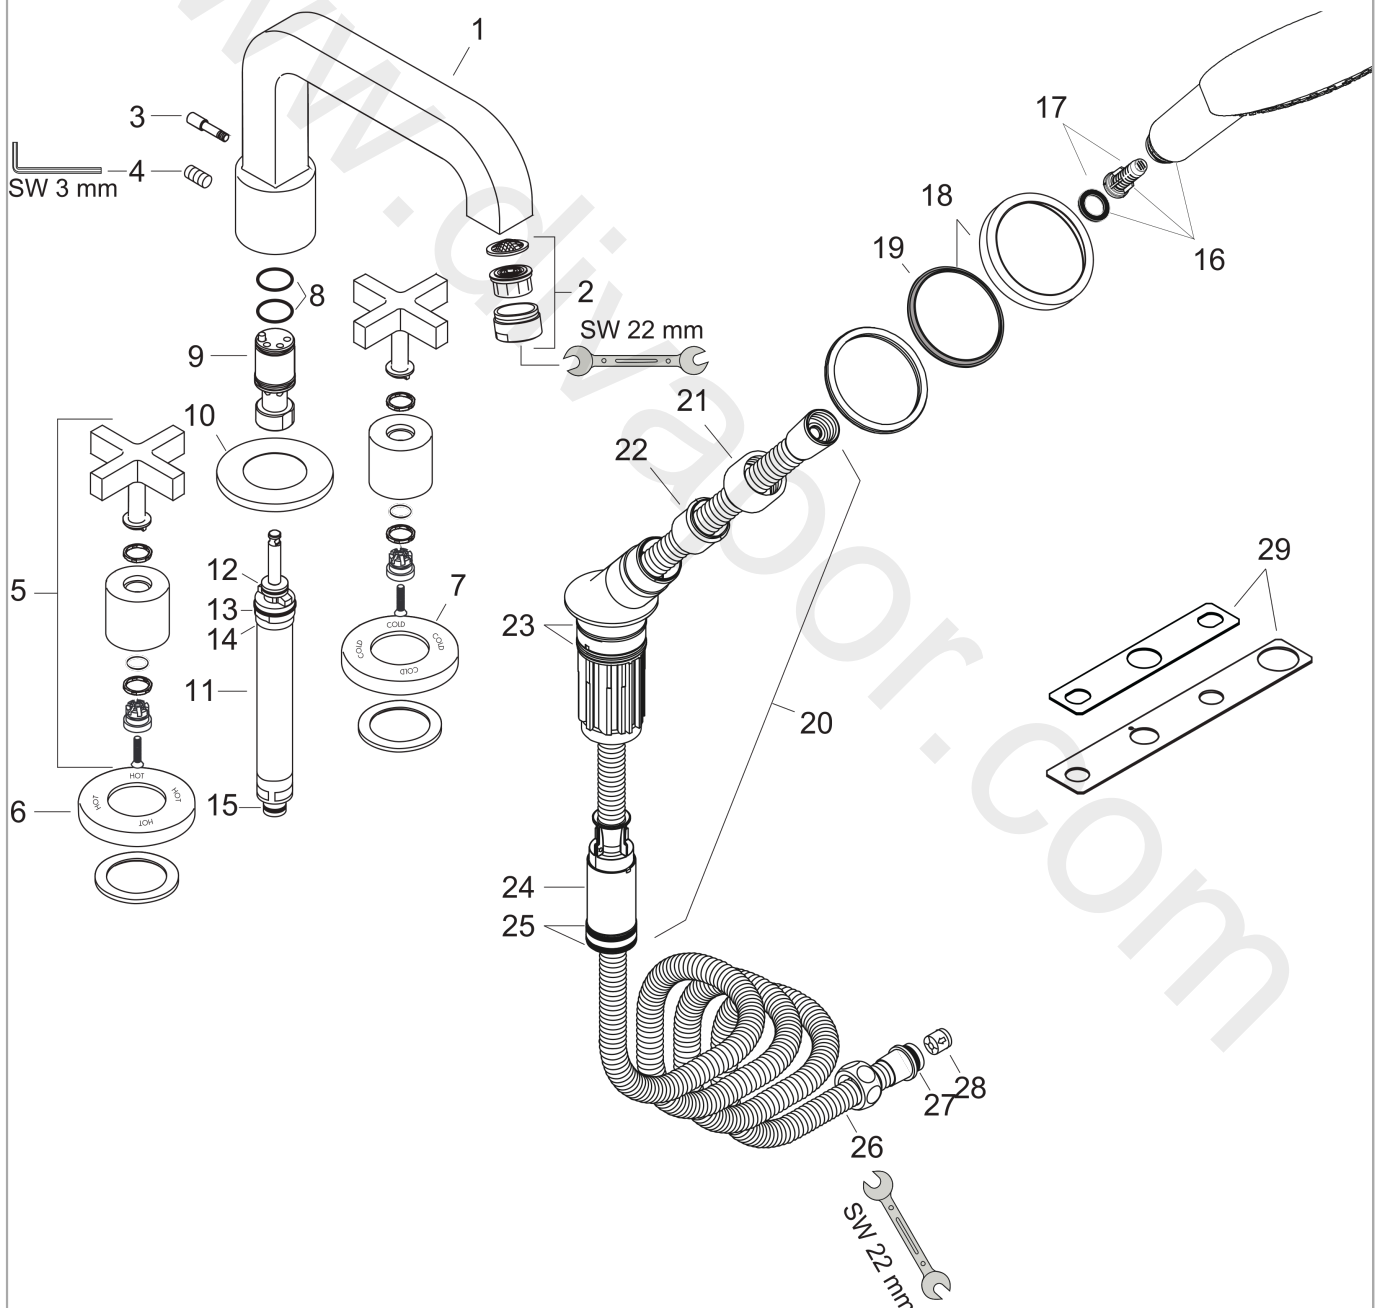

AXOR Citterio
4-hole rim mounted bath mixer with cross handles
Finish: **Chrome** Article Number: **39445000**

Exploded Drawing

Year of production: >01/17

AXOR Citterio
4-hole rim mounted bath mixer with cross handles
Finish: **Chrome** Article Number: **39445000**

Spare part list

Year of production: >01/17

Pos.		Article Number	Price	PU
1	spout cpl.	96773000	£ 370,00	1
2	aerator M24x1 (25 l/min)	13956000	£ 9,00	1
3	diverter knob	96774000	£ 35,00	1
4	hollow set screw M6x6	97660000	£ 3,30	1
5	handle	39292000	£ 110,00	1
6	escutcheon hot water	96771000	£ 79,00	1
7	escutcheon cold water	96772000	£ 79,00	1
8	O-ring 21x1,5	98219000	£ 3,30	1
9	guide tube	92214000	£ 51,00	1
10	escutcheon Ø 70 mm	96782000	£ 64,00	1
11	selector assy	96775000	£ 79,00	1
12	O-Ring 14x2,5	98189000	£ 3,30	1
13	O-Ring 23x2,5	98183000	£ 3,30	1
14	O-Ring 22x2	98185000	£ 3,30	1
15	O-ring 9x2,25	98121000	£ 3,30	1
16	handshower	26050000	£ 138,00	1
17	filter insert	97708000	£ 6,10	1
18	escutcheon for shower holder	96237000	£ 43,00	1
19	escutcheon chuck	97105000	£ 9,00	1
20	shower holder, assy	96433000	£ 110,00	1
21	nut	97584000	£ 16,10	1
22	insert for shower holder	96942000	£ 13,30	1
23	O-ring 38x2,5	98198000	£ 6,10	1
24	hose brake	98656000	£ 20,50	1
25	O-Ring 28x2	98194000	£ 3,30	1
26	shower hose 2,00 m	94148000	£ 79,00	1
27	O-ring 11x2	98127000	£ 3,30	1
28	set of non return valves DW 15	94074000	£ 16,10	1
29	mounting-set	39449000	£ 56,00	1
a	concealed item	13444180	£ 1.270,00	1