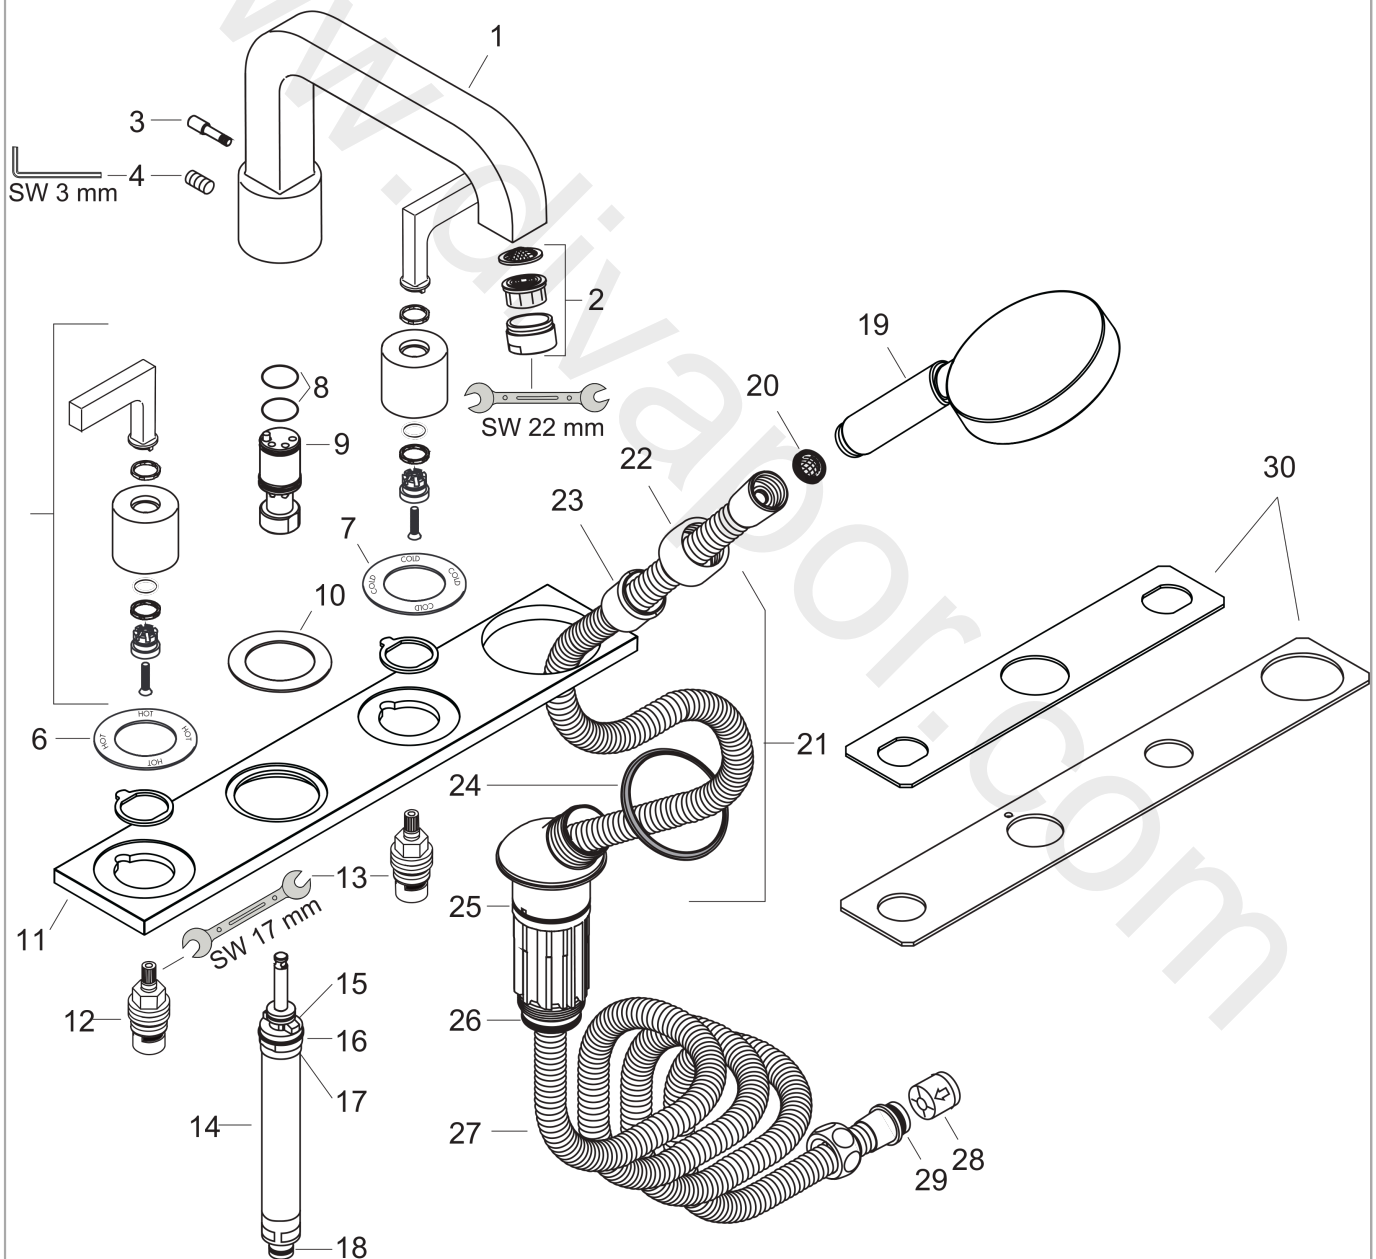

**AXOR Citterio**  
**4-hole rim mounted bath mixer with lever handles and plate**  
 Surfaces: Article Number: **39444000**

## Exploded Drawing

Year of production: **01/05 - 05/13**

**AXOR Citterio**  
**4-hole rim mounted bath mixer with lever handles and plate**  
 Surfaces: Article Number: **39444000**

## Spare part list

Year of production: **01/05 - 05/13**

Pos.		Article Number	Price	PU
1	spout cpl.	98718000	£ 585,00	1
2	aerator M24x1 (25 l/min)	13956000	£ 9,00	1
3	diverter knob	96774000	£ 35,00	1
4	hollow set screw M6x6	97660000	£ 3,30	1
5	handle	39294000	£ 110,00	1
6	escutcheon hot water	96778000	£ 51,00	1
7	escutcheon cold water	96779000	£ 51,00	1
8	O-ring 21x1,5	98219000	£ 3,30	1
9	guide tube	92214000	£ 51,00	1
10	escutcheon for spout	96780000	£ 51,00	1
11	escutcheon	98752000	£ 445,00	1
12	shut off unit right closing	94009000	£ 43,00	1
13	shut off unit left closing	94008000	£ 43,00	1
14	selector assy	96775000	£ 79,00	1
15	O-Ring 14x2,5	98189000	£ 3,30	1
16	O-Ring 23x2,5	98183000	£ 3,30	1
17	O-Ring 22x2	98185000	£ 3,30	1
18	O-ring 9x2,25	98121000	£ 3,30	1
19	handshower	26050000	£ 138,00	1
20	filter packing	94246000	£ 3,30	1
21	shower holder, assy	96433000	£ 110,00	1
22	nut	97584000	£ 16,10	1
23	insert for shower holder	96942000	£ 13,30	1
24	escutcheon chuck	97105000	£ 9,00	1
25	O-ring 38x2,5	98198000	£ 6,10	1
26	O-Ring 28x2	98194000	£ 3,30	1
27	shower hose 2,00 m	94148000	£ 79,00	1
28	set of non return valves DW 15	94074000	£ 16,10	1
29	O-ring 11x2	98127000	£ 3,30	1
30	mounting-set	39449000	£ 56,00	1
a	concealed item	13444180	£ 1.270,00	1