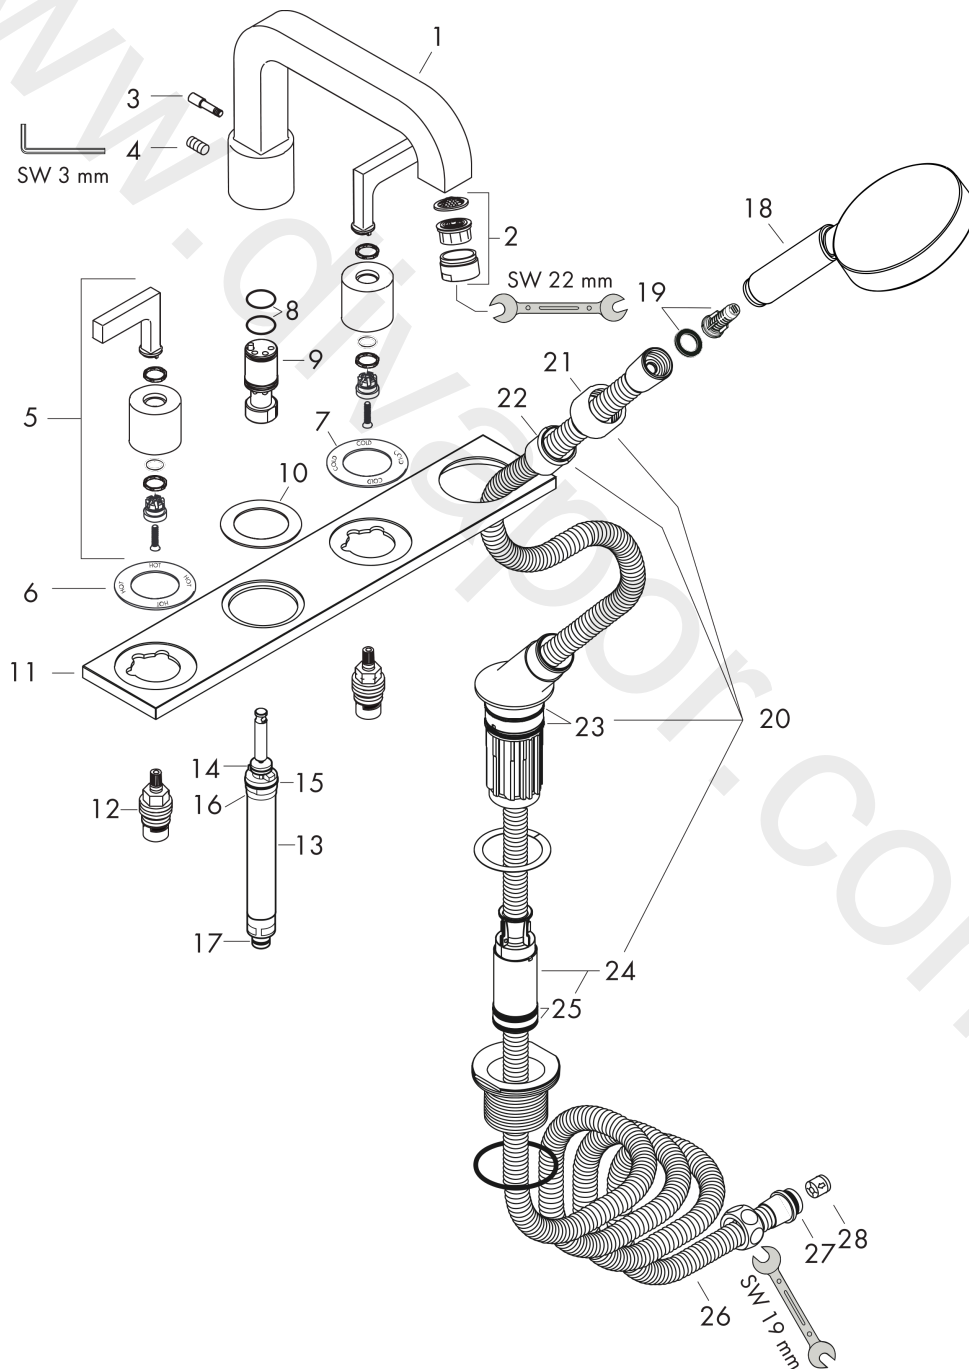

AXOR Citterio
4-hole rim mounted bath mixer with lever handles and plate
 Surfaces: Article Number: **39444000**

Exploded Drawing

Year of production: **01/17 - 03/18**

AXOR Citterio
4-hole rim mounted bath mixer with lever handles and plate
 Surfaces: Article Number: **39444000**

Spare part list

Year of production: **01/17 - 03/18**

Pos.		Article Number	Price	PU
1	spout cpl.	98718000	£ 585,00	1
2	aerator M24x1 (25 l/min)	13956000	£ 9,00	1
3	diverter knob	96774000	£ 35,00	1
4	hollow set screw M6x6	97660000	£ 3,30	1
5	handle	39294000	£ 110,00	1
6	escutcheon hot water	96778000	£ 51,00	1
7	escutcheon cold water	96779000	£ 51,00	1
8	O-ring 21x1,5	98219000	£ 3,30	1
9	guide tube	92214000	£ 51,00	1
10	escutcheon for spout	96780000	£ 51,00	1
11	escutcheon	92167000	£ 445,00	1
12	shut off unit right closing	94009000	£ 43,00	1
13	selector assy	96775000	£ 79,00	1
14	O-Ring 14x2,5	98189000	£ 3,30	1
15	O-Ring 23x2,5	98183000	£ 3,30	1
16	O-Ring 22x2	98185000	£ 3,30	1
17	O-ring 9x2,25	98121000	£ 3,30	1
18	handshower	26050000	£ 138,00	1
19	filter insert	97708000	£ 6,10	1
20	shower holder, assy	95996000	£ 137,00	1
21	nut	97584000	£ 16,10	1
22	insert for shower holder	96942000	£ 13,30	1
23	O-ring 38x2,5	98198000	£ 6,10	1
24	hose brake	98656000	£ 20,50	1
25	O-Ring 28x2	98194000	£ 3,30	1
26	shower hose 2,00 m	94148000	£ 79,00	1
27	O-ring 11x2	98127000	£ 3,30	1
28	set of non return valves DW 15	94074000	£ 16,10	1
a	concealed item	13444180	£ 1.270,00	1
b	shut off unit left closing	94008000	£ 43,00	1
c	Grease	90920000	£ 16,10	1
d	mounting-set	39449000	£ 56,00	1