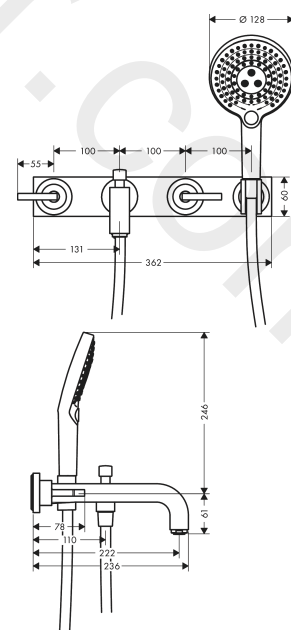

Scale drawing