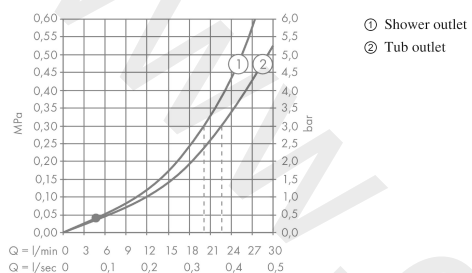

AXOR Citterio
3-hole bath mixer for concealed installation wall-mounted with lever handles and plate
Finish: **Brushed Bronze** Article Number: **39442140**

Flowchart