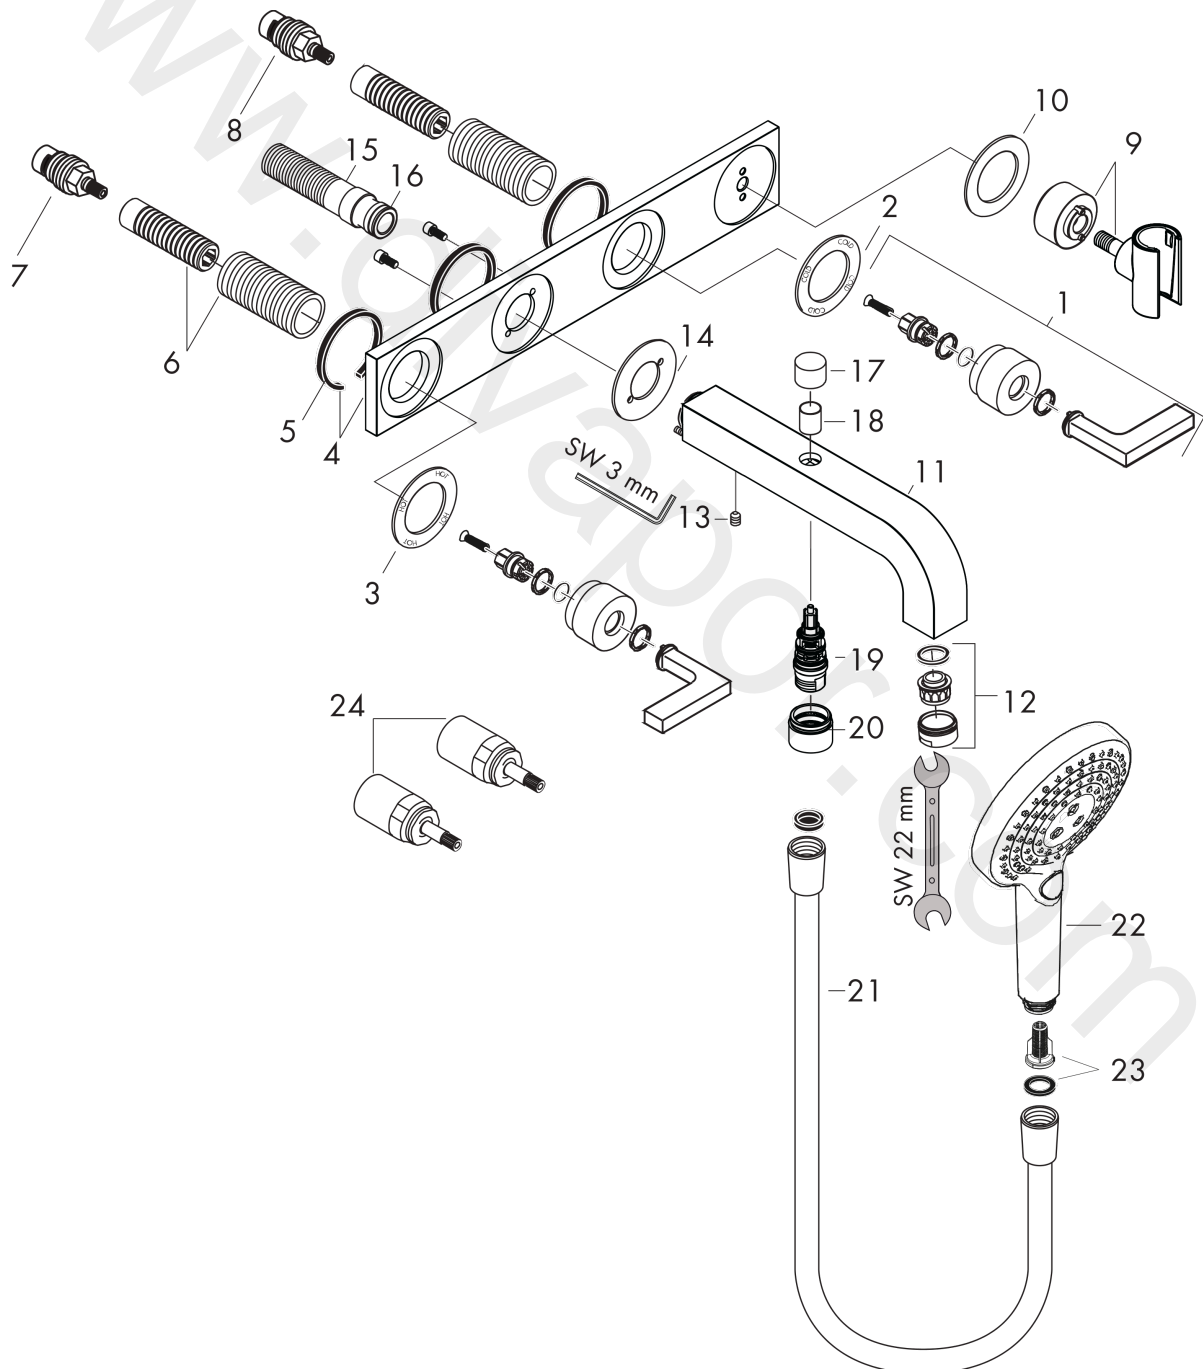

Flowchart

AXOR Citterio
3-hole bath mixer for concealed installation wall-mounted with lever handles and plate
 Finish: **Brushed Bronze** Article Number: **39442140**

Exploded Drawing

Year of production: >05/20

AXOR Citterio
3-hole bath mixer for concealed installation wall-mounted with lever handles and plate
 Finish: **Brushed Bronze** Article Number: **39442140**

Spare part list

Year of production: >05/20

Pos.		Article Number	Price	PU
1	handle	39296140	£ 163,00	1
2	escutcheon cold water	95243140	£ 76,50	1
3	escutcheon hot water	95242140	£ 76,50	1
4	escutcheon	97707140	£ 667,50	1
5	seal	97530000	£ 6,10	1
6	fixing set	96392000	£ 35,00	1
7	shut off unit left closing	96351000	£ 51,00	1
8	shut off unit right closing	96350000	£ 51,00	1
9	shower holder, assy	97705140	£ 144,00	1
10	escutcheon	97706140	£ 64,50	1
11	spout with selector, mousseur	97704140	£ 555,00	1
12	aerator M24x1 (25 l/min)	13956140	£ 13,50	1
13	hollow set screw M6x6	97660000	£ 3,30	1
14	escutcheon for spout	96760140	£ 96,00	1
15	connecting thread G½	97228000	£ 51,00	1
16	O-ring 16x2,5	98134000	£ 3,30	1
17	diverter knob	96466140	£ 25,00	1
18	sleeve	97738140	£ 9,00	1
19	selector assy	94077000	£ 43,00	1
20	sleeve	92856140	£ 25,00	1
21	shower hose 1,25 m	28622140	£ 64,44	1
22	handshower	26050140	£ 207,00	1
23	filter insert	97708000	£ 6,10	1
24	extension 25 mm	96259000	£ 79,00	1
a	base body	10303180	£ 300,00	1
b	extension 25 mm	95413000	£ 79,00	1
c	sealing foil	96383000	£ 46,00	1
d	diverter fixing device	97211000	£ 3,30	1