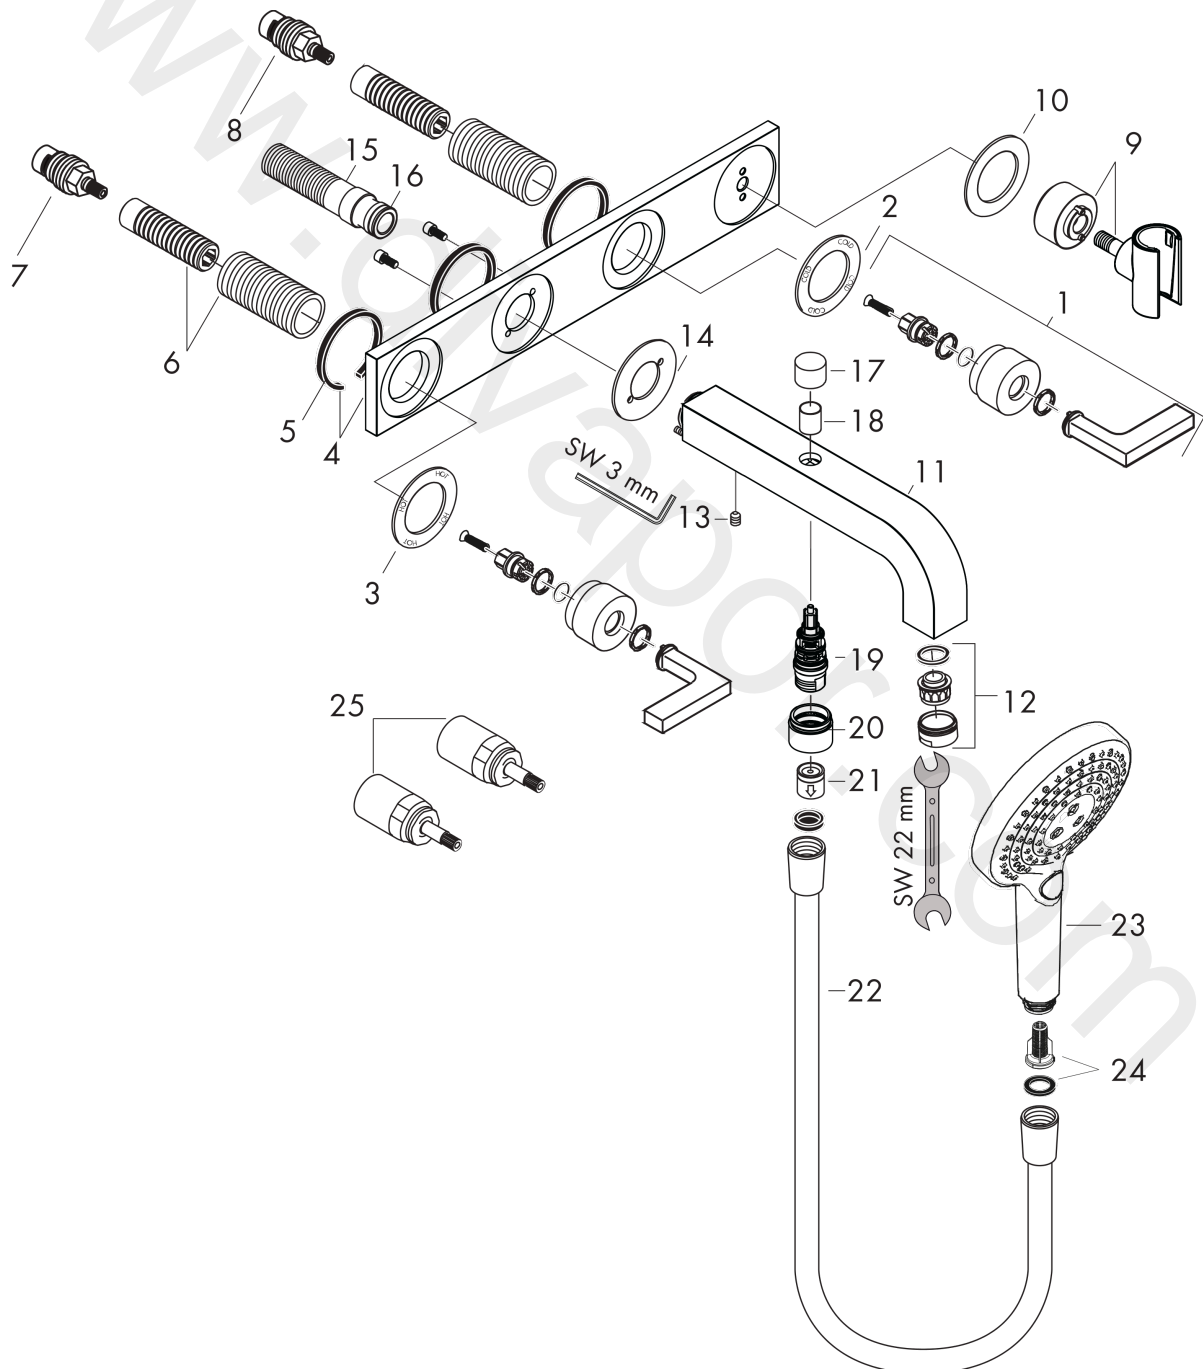

AXOR Citterio
3-hole bath mixer for concealed installation wall-mounted with lever handles and plate
Surfaces: Article Number: **39442140**

Exploded Drawing

Year of production: **12/16 - 04/20**

AXOR Citterio

3-hole bath mixer for concealed installation wall-mounted with lever handles and plate

Surfaces: Article Number: **39442140**

Spare part list

Year of production: **12/16 - 04/20**

Pos.		Article Number	Price	PU
1	handle	39296140	£ 163,00	1
2	escutcheon cold water	95243140	£ 76,50	1
3	escutcheon hot water	95242140	£ 76,50	1
4	escutcheon	97707140	£ 667,50	1
5	seal	97530000	£ 6,10	1
6	fixing set	96392000	£ 35,00	1
7	shut off unit left closing	96351000	£ 51,00	1
8	shut off unit right closing	96350000	£ 51,00	1
9	shower holder, assy	97705140	£ 144,00	1
10	escutcheon	97706140	£ 64,50	1
11	spout with selector, mousseur	97704140	£ 555,00	1
12	aerator M24x1 (25 l/min)	13956140	£ 13,50	1
13	hollow set screw M6x6	97660000	£ 3,30	1
14	escutcheon for spout	96760140	£ 96,00	1
15	connecting thread G½	97228000	£ 51,00	1
16	O-ring 16x2,5	98134000	£ 3,30	1
17	diverter knob	96466140	£ 25,00	1
18	sleeve	97738140	£ 9,00	1
19	selector assy	94077000	£ 43,00	1
20	sleeve	92856140	£ 25,00	1
21	set of non return valves DW 15	94074000	£ 16,10	1
22	shower hose 1,25 m	28622140	£ 64,44	1
23	handshower	26050140	£ 207,00	1
24	filter insert	97708000	£ 6,10	1
25	extension 25 mm	96259000	£ 79,00	1
a	extension 25 mm	95413000	£ 79,00	1
b	base body	10303180	£ 300,00	1