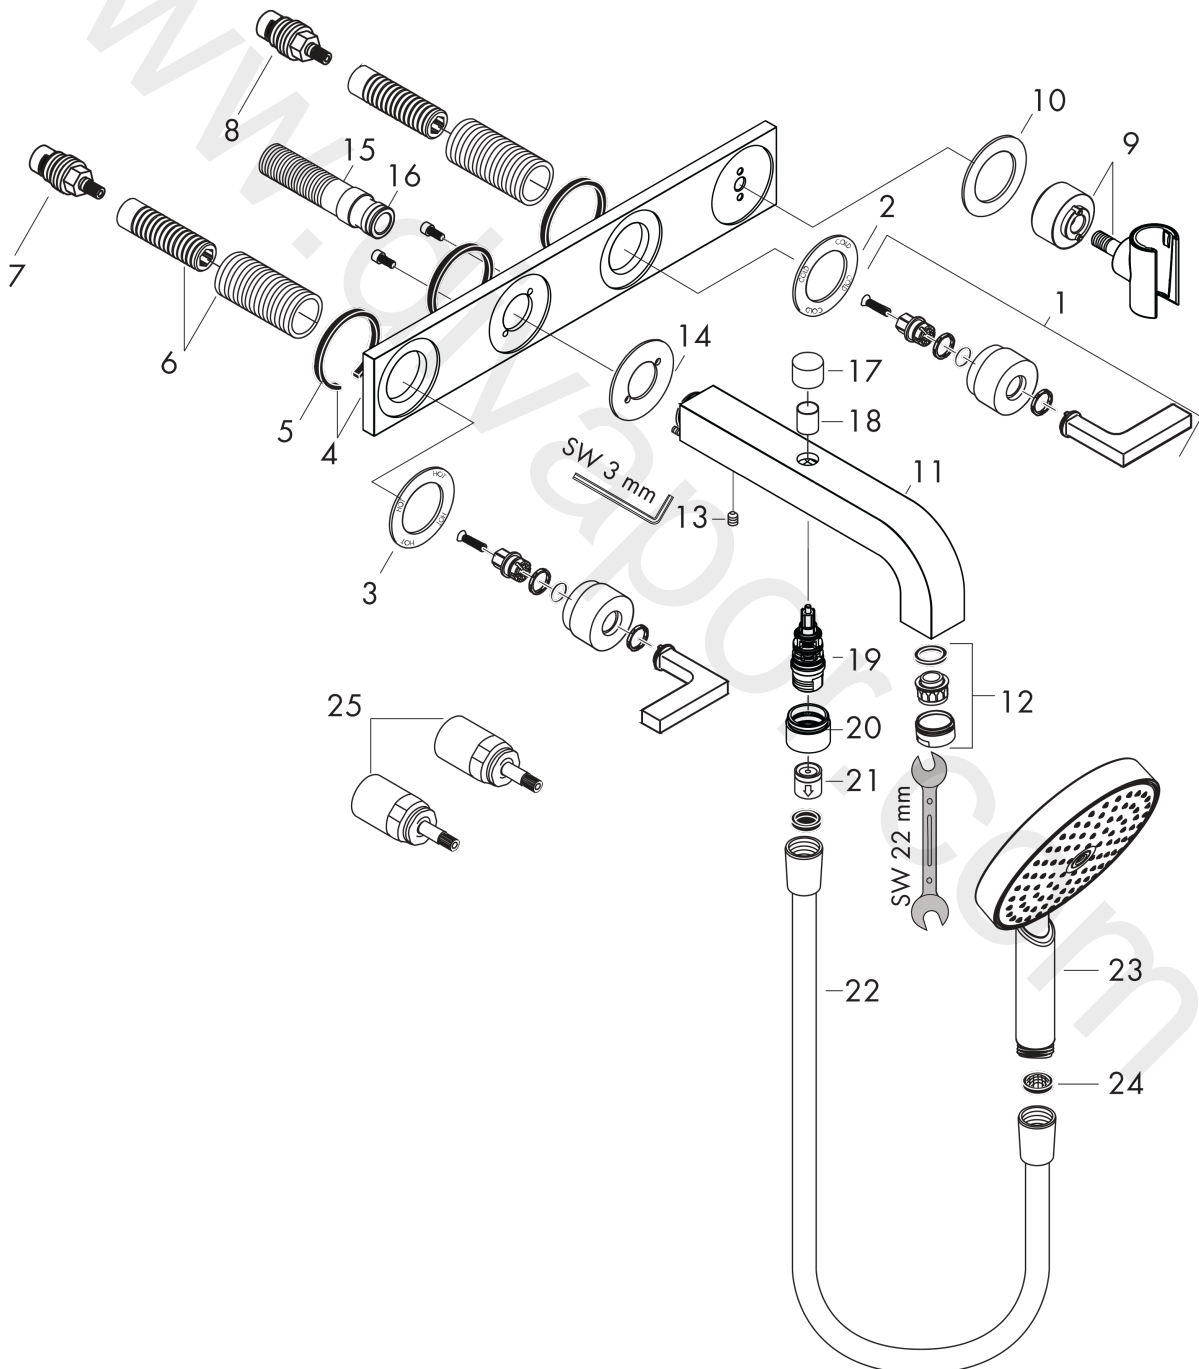

**AXOR Citterio**  
**3-hole bath mixer for concealed installation wall-mounted with lever handles and plate**  
 Surfaces: Article Number: **39442000**

## Exploded Drawing

Year of production: **07/05 - 12/16**

## AXOR Citterio

**3-hole bath mixer for concealed installation wall-mounted with lever handles and plate**

Surfaces: Article Number: **39442000**

### Spare part list

Year of production: **07/05 - 12/16**

Pos.		Article Number	Price	PU
1	handle	39296000	£ 110,00	1
2	escutcheon cold water	95243000	£ 51,00	1
3	escutcheon hot water	95242000	£ 51,00	1
4	escutcheon	97707000	£ 445,00	1
5	seal	97530000	£ 6,10	1
6	fixing set	96392000	£ 35,00	1
7	shut off unit left closing	96351000	£ 51,00	1
8	shut off unit right closing	96350000	£ 51,00	1
9	shower holder, assy	97705000	£ 96,00	1
10	escutcheon	97706000	£ 43,00	1
11	spout with selector, mousseur	97704000	£ 370,00	1
12	aerator M24x1 (25 l/min)	13956000	£ 9,00	1
13	hollow set screw M6x6	97660000	£ 3,30	1
14	escutcheon for spout	96760000	£ 64,00	1
15	connecting thread G½	97228000	£ 51,00	1
16	O-ring 16x2,5	98134000	£ 3,30	1
17	diverter knob	96466000	£ 16,10	1
18	sleeve	97738000	£ 6,10	1
19	selector assy	94077000	£ 43,00	1
20	sleeve	92856000	£ 16,10	1
21	set of non return valves DW 15	94074000	£ 16,10	1
22	shower hose 1,25 m	28622000	£ 43,00	1
23	handshower	26050000	£ 138,00	1
24	filter packing	94246000	£ 3,30	1
25	extension 25 mm	96259000	£ 79,00	1
a	base body	10303180	£ 300,00	1
b	extension 25 mm	95413000	£ 79,00	1
c	sealing foil	96383000	£ 46,00	1
d	diverter fixing device	97211000	£ 3,30	1