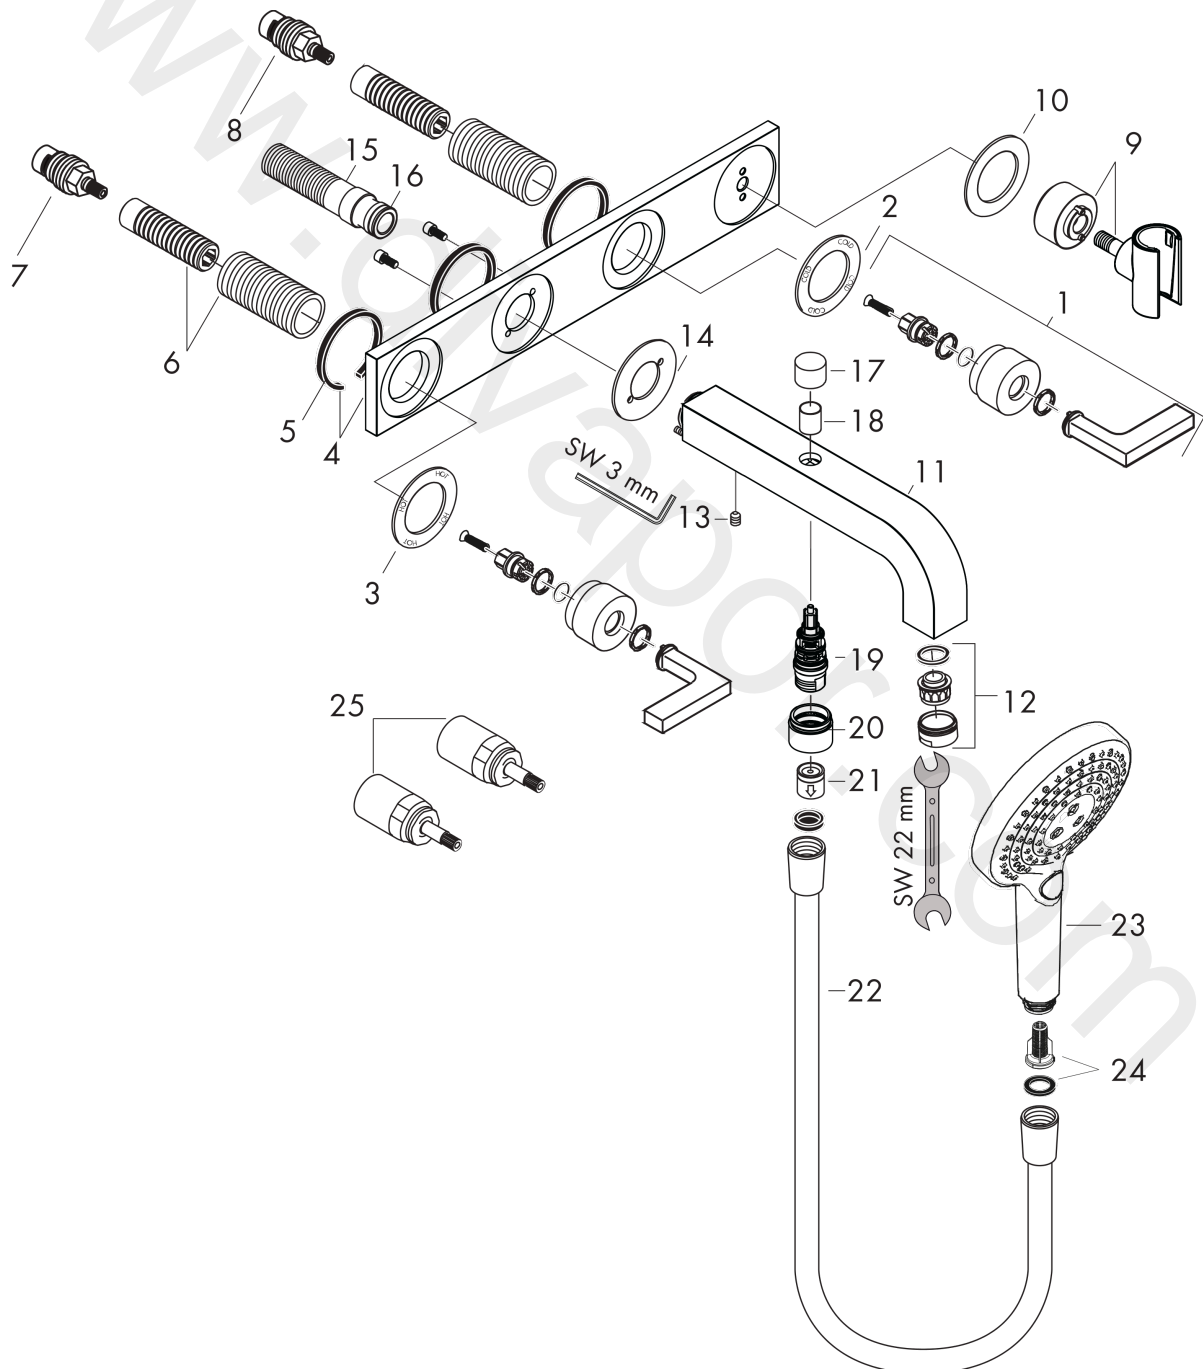

AXOR Citterio
3-hole bath mixer for concealed installation wall-mounted with lever handles and plate
 Surfaces: Article Number: **39442000**

Exploded Drawing

Year of production: **01/17 - 04/20**

AXOR Citterio

3-hole bath mixer for concealed installation wall-mounted with lever handles and plate

Surfaces: Article Number: **39442000**

Spare part list

Year of production: **01/17 - 04/20**

Pos.		Article Number	Price	PU
1	handle	39296000	£ 110,00	1
2	escutcheon cold water	95243000	£ 51,00	1
3	escutcheon hot water	95242000	£ 51,00	1
4	escutcheon	97707000	£ 445,00	1
5	seal	97530000	£ 6,10	1
6	fixing set	96392000	£ 35,00	1
7	shut off unit left closing	96351000	£ 51,00	1
8	shut off unit right closing	96350000	£ 51,00	1
9	shower holder, assy	97705000	£ 96,00	1
10	escutcheon	97706000	£ 43,00	1
11	spout with selector, mousseur	97704000	£ 370,00	1
12	aerator M24x1 (25 l/min)	13956000	£ 9,00	1
13	hollow set screw M6x6	97660000	£ 3,30	1
14	escutcheon for spout	96760000	£ 64,00	1
15	connecting thread G½	97228000	£ 51,00	1
16	O-ring 16x2,5	98134000	£ 3,30	1
17	diverter knob	96466000	£ 16,10	1
18	sleeve	97738000	£ 6,10	1
19	selector assy	94077000	£ 43,00	1
20	sleeve	92856000	£ 16,10	1
21	set of non return valves DW 15	94074000	£ 16,10	1
22	shower hose 1,25 m	28622000	£ 43,00	1
23	handshower	26050000	£ 138,00	1
24	filter insert	97708000	£ 6,10	1
25	extension 25 mm	96259000	£ 79,00	1
a	extension 25 mm	95413000	£ 79,00	1
b	base body	10303180	£ 300,00	1
c	sealing foil	96383000	£ 46,00	1
d	diverter fixing device	97211000	£ 3,30	1