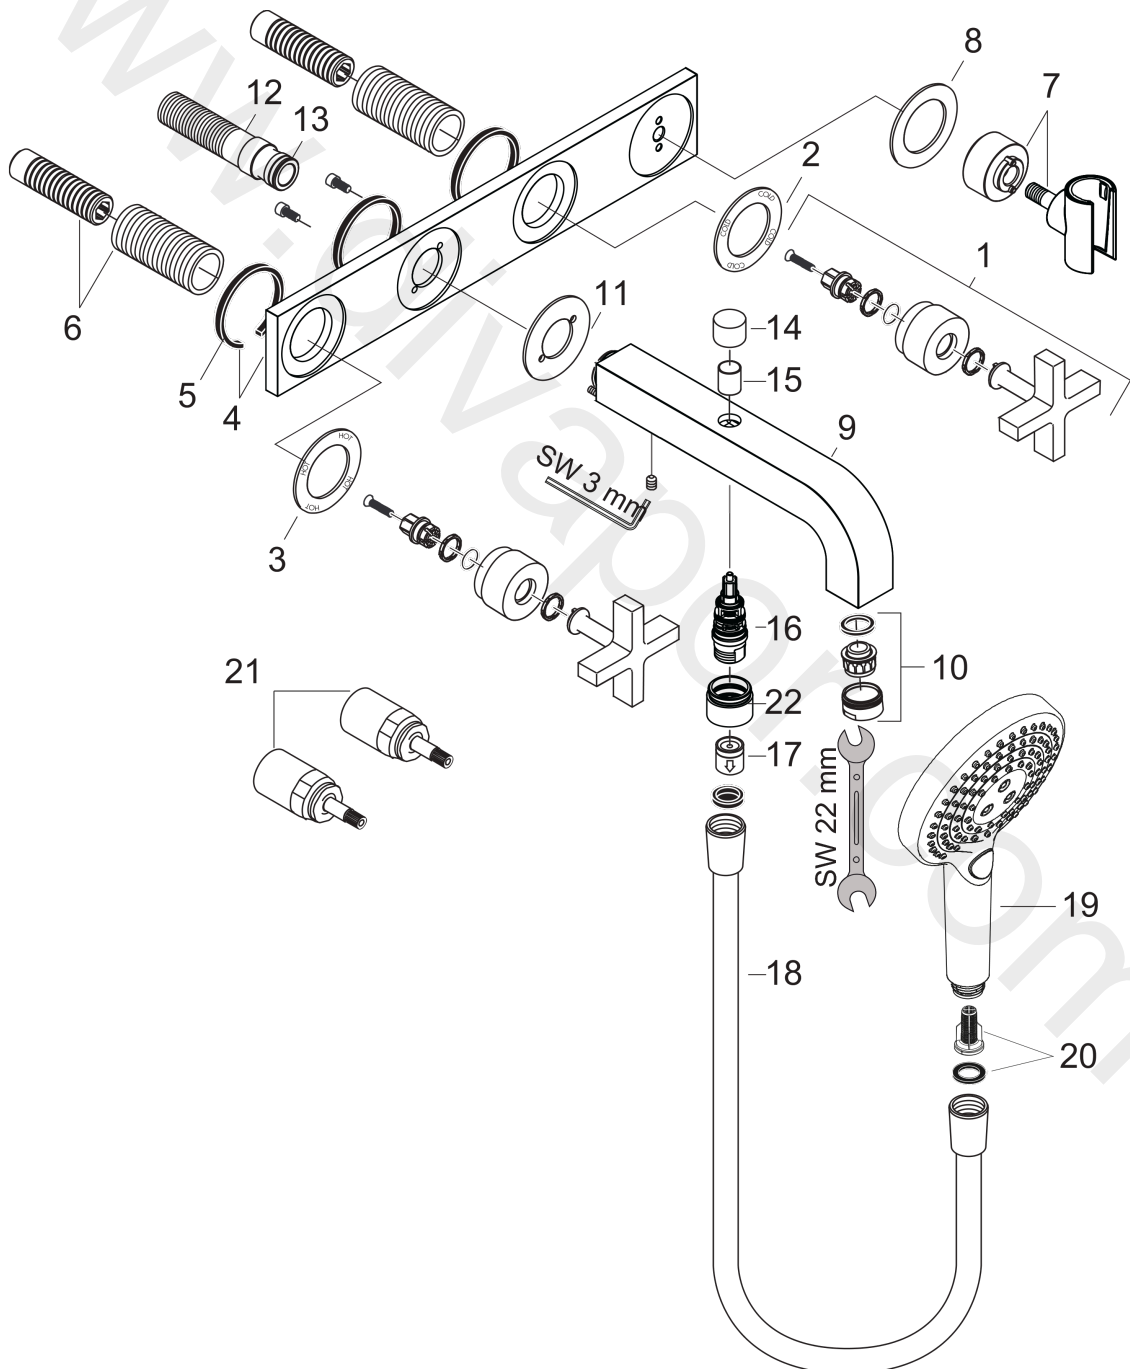

**AXOR Citterio**  
**3-hole bath mixer for concealed installation wall-mounted with cross handles and plate**  
 Surfaces: Article Number: **39441990**

## Exploded Drawing

Year of production: **02/17 - 04/20**

## AXOR Citterio

**3-hole bath mixer for concealed installation wall-mounted with cross handles and plate**

Surfaces: Article Number: **39441990**

### Spare part list

Year of production: **02/17 - 04/20**

Pos.		Article Number	Price	PU
1	handle	39295990	£ 165,00	1
2	escutcheon cold water	95243990	£ 76,50	1
3	escutcheon hot water	95242990	£ 76,50	1
4	escutcheon	97707990	£ 667,50	1
5	seal	97530000	£ 6,10	1
6	fixing set	96392000	£ 35,00	1
7	shower holder, assy	97705990	£ 144,00	1
8	escutcheon	97706990	£ 64,50	1
9	spout with selector, mousseur	97704990	£ 555,00	1
10	aerator M24x1 (25 l/min)	13956990	£ 43,00	1
11	escutcheon for spout	96760990	£ 96,00	1
12	connecting thread G½	97228000	£ 51,00	1
13	O-ring 16x2,5	98134000	£ 3,30	1
14	diverter knob	96466990	£ 25,00	1
15	sleeve	97738990	£ 9,20	1
16	selector assy	94077000	£ 43,00	1
17	set of non return valves DW 15	94074000	£ 16,10	1
18	shower hose Isiflex'B 1,25 m	28272990	£ 54,00	1
19	handshower	26050990	£ 207,00	1
20	filter insert	97708000	£ 6,10	1
21	extension 25 mm	96259000	£ 79,00	1
22	sleeve	92856990	£ 24,20	1
a	extension 25 mm	95413000	£ 79,00	1
b	base body	10303180	£ 300,00	1
c	sealing foil	96383000	£ 46,00	1
d	diverter fixing device	97211000	£ 3,30	1