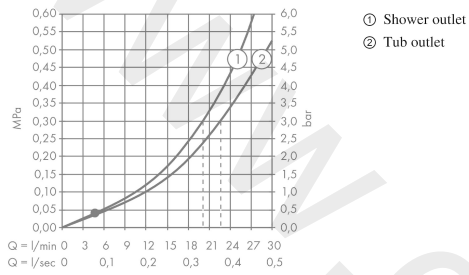

AXOR Citterio

3-hole bath mixer for concealed installation wall-mounted with cross handles and plate

Finish: Polished Gold Optic Article Number: 39441990

Flowchart