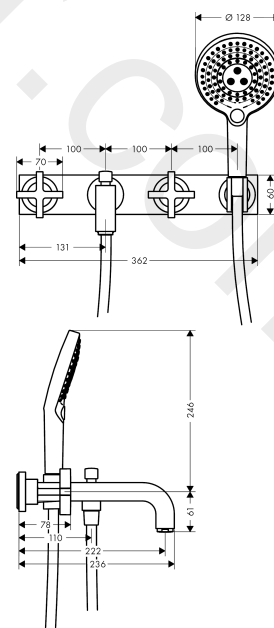

## AXOR Citterio

**3-hole bath mixer for concealed installation wall-mounted with cross handles and plate**

Finish: **Polished Gold Optic** Article Number: **39441990**

### product features

- consists of: 3-hole bath mixer, hand shower, shower holder, shower hose
- 2 functions
- projection: 222 mm
- spray type mixer: normal spray
- spray type hand shower: Rain, RainAir, WhirlAir
- maximum flow rate at 3 bar: 22,5 l/min
- flow rate for bath spout at 3 bar: 22,5 l/min
- flow rate of hand shower at 3 bar: 20 l/min
- ceramic valves hot/ cold 180°
- diverter with automatic resetting
- non-return valve
- connection dimension: DN15
- connection type: basic set
- wall-mounted
- min. operating pressure: 1 bar
- max. operating pressure: 10 bar

### Scale drawing

## Spare part list

Year of production: >05/20

Pos.		Article Number	Price	PU
1	handle	39295990	£ 165,00	1
2	escutcheon cold water	95243990	£ 76,50	1
3	escutcheon hot water	95242990	£ 76,50	1
4	escutcheon	97707990	£ 667,50	1
5	seal	97530000	£ 6,10	1
6	fixing set	96392000	£ 35,00	1
7	shower holder, assy	97705990	£ 144,00	1
8	escutcheon	97706990	£ 64,50	1
9	spout with selector, mousseur	97704990	£ 555,00	1
10	aerator M24x1 (25 l/min)	13956990	£ 43,00	1
11	escutcheon for spout	96760990	£ 96,00	1
12	connecting thread G½	97228000	£ 51,00	1
13	O-ring 16x2,5	98134000	£ 3,30	1
14	diverter knob	96466990	£ 25,00	1
15	sleeve	97738990	£ 9,20	1
16	selector assy	94077000	£ 43,00	1
17	sleeve	92856990	£ 24,20	1
18	shower hose 1,25 m	28622990	£ 64,44	1
19	handshower	26050990	£ 207,00	1
20	filter insert	97708000	£ 6,10	1
21	extension 25 mm	96259000	£ 79,00	1
a	base body	10303180	£ 300,00	1
b	extension 25 mm	95413000	£ 79,00	1
c	sealing foil	96383000	£ 46,00	1
d	diverter fixing device	97211000	£ 3,30	1