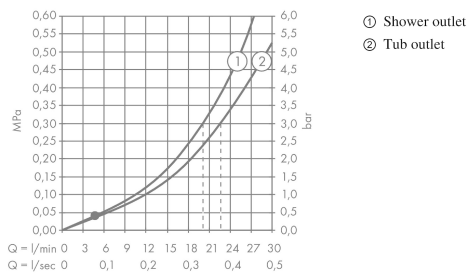

AXOR Citterio
3-hole bath mixer for concealed installation wall-mounted with cross handles and plate
Finish: **Chrome** Article Number: **39441000**

Flowchart