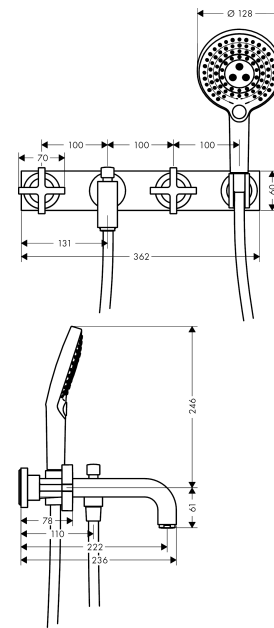

Scale drawing