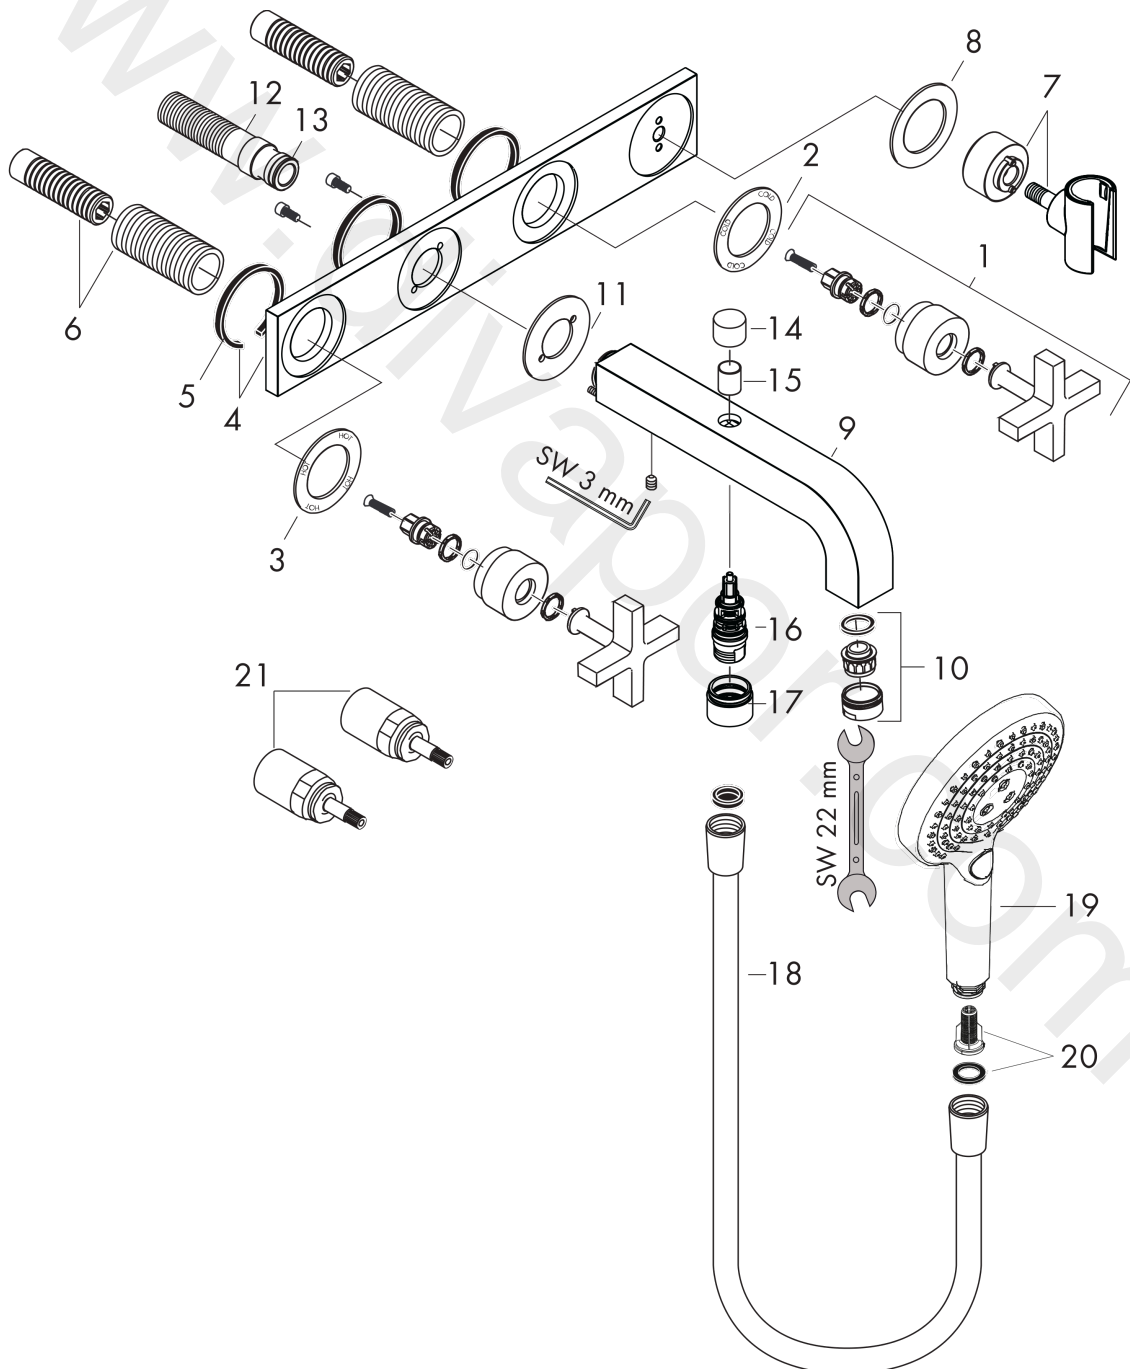

Scale drawing

Flowchart

AXOR Citterio
3-hole bath mixer for concealed installation wall-mounted with cross handles and plate
 Finish: **Chrome** Article Number: **39441000**

Exploded Drawing

Year of production: >05/20

AXOR Citterio
3-hole bath mixer for concealed installation wall-mounted with cross handles and plate
 Finish: **Chrome** Article Number: **39441000**

Spare part list

Year of production: >05/20

Pos.		Article Number	Price	PU
1	handle	39295000	£ 110,00	1
2	escutcheon cold water	95243000	£ 51,00	1
3	escutcheon hot water	95242000	£ 51,00	1
4	escutcheon	97707000	£ 445,00	1
5	seal	97530000	£ 6,10	1
6	fixing set	96392000	£ 35,00	1
7	shower holder, assy	97705000	£ 96,00	1
8	escutcheon	97706000	£ 43,00	1
9	spout with selector, mousseur	97704000	£ 370,00	1
10	aerator M24x1 (25 l/min)	13956000	£ 9,00	1
11	escutcheon for spout	96760000	£ 64,00	1
12	connecting thread G½	97228000	£ 51,00	1
13	O-ring 16x2,5	98134000	£ 3,30	1
14	diverter knob	96466000	£ 16,10	1
15	sleeve	97738000	£ 6,10	1
16	selector assy	94077000	£ 43,00	1
17	sleeve	92856000	£ 16,10	1
18	shower hose 1,60 m	28626000	£ 46,00	1
19	handshower	26050000	£ 138,00	1
20	filter insert	97708000	£ 6,10	1
21	extension 25 mm	96259000	£ 79,00	1
a	extension 25 mm	95413000	£ 79,00	1
b	base body	10303180	£ 300,00	1
c	sealing foil	96383000	£ 46,00	1
d	diverter fixing device	97211000	£ 3,30	1