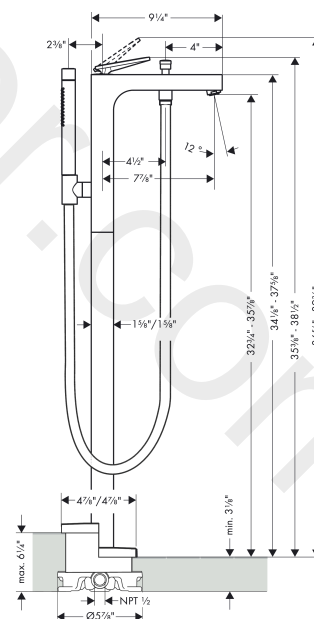

AXOR Citterio
Single lever bath mixer floor-standing with lever handle
 Finish: **Chrome** Article Number: **39440001**

product features

- consists of: single lever bath mixer floor standing, baton hand shower, shower hose, shower holder
- 2 functions
- projection: 200 mm
- spray type mixer: normal spray
- spray type hand shower: Rain, Mono
- Ceramic cartridge
- diverter with automatic resetting
- protected against backflow, according to DIN EN 1717
- connection dimension: DN15
- connection type: basic set
- deck mounted

Technology

Product image

Scale drawing

AXOR Citterio
Single lever bath mixer floor-standing with lever handle
 Finish: **Chrome** Article Number: **39440001**

Exploded Drawing

Year of production: >08/21

AXOR Citterio
Single lever bath mixer floor-standing with lever handle
 Finish: **Chrome** Article Number: **39440001**

Spare part list

Year of production: >08/21

Pos.		Article Number	Price	PU
1	handle	93982000	£ 96,00	1
2	screw cover	93983000	£ 9,00	1
3	hollow set screw M6x6	98445000	£ 3,30	1
4	O-ring 35x1,5	92114000	£ 6,10	1
5	nut	93363000	£ 43,00	1
6	cartridge, assy	93185000	£ 137,00	1
7	O-Ring 30x2	98186000	£ 3,30	1
8	aerator M24x1 (38 l/min)	95871000	£ 20,50	1
9	diverter knob	96466000	£ 16,10	1
10	sleeve	97979000	£ 16,10	1
11	selector	97978000	£ 64,00	1
12	non return valve	97980000	£ 16,10	1
13	shower hose Isiflex'B 1,25 m	28272000	£ 36,00	1
14	seal	98058000	£ 3,30	1
15	escutcheon	93981000	£ 64,00	1
16	hexagon socket screw M10x35	97670000	£ 16,10	1
17	O-ring 44x2,5	98162000	£ 3,30	1
18	O-ring 29x3	98371000	£ 6,10	1
19	O-ring 7x2	98419000	£ 3,30	1
20	extension set 60 mm	93882000	£ 275,00	1
a	handshower	04486000	-	1
b	filter packing	94246000	£ 3,30	1