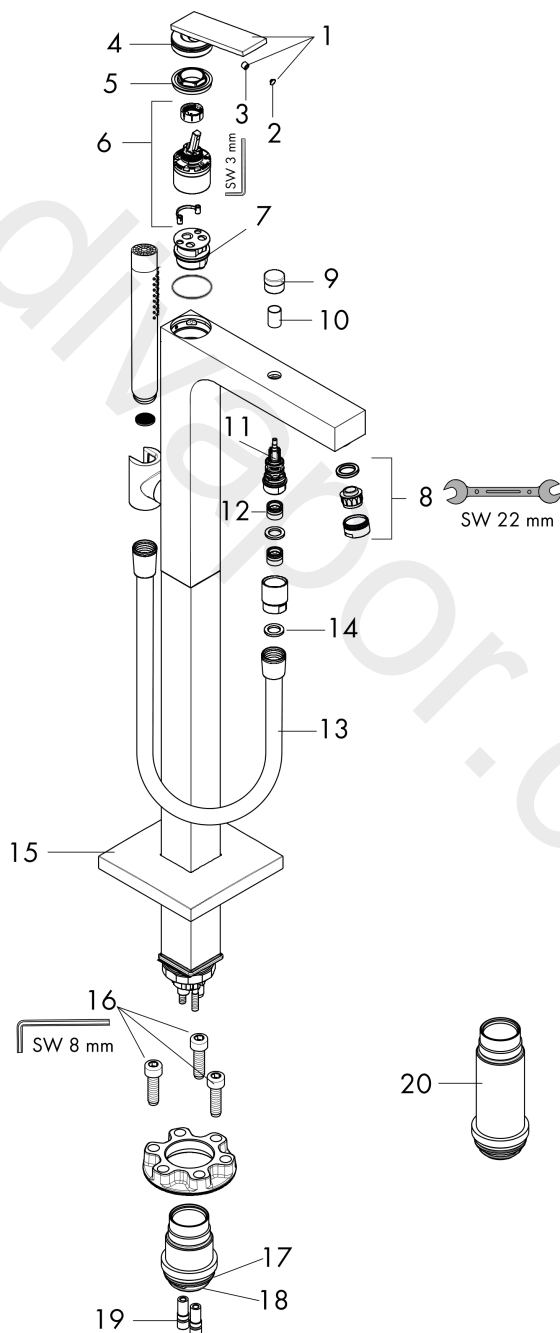

AXOR Citterio
Single lever bath mixer floor-standing with lever handle
 Finish: **Chrome** Article Number: **39440001**

product features

- consists of: single lever bath mixer floor standing, baton hand shower, shower hose, shower holder
- 2 functions
- projection: 200 mm
- spray type mixer: normal spray
- spray type hand shower: Rain, Mono
- Ceramic cartridge
- diverter with automatic resetting
- protected against backflow, according to DIN EN 1717
- connection dimension: DN15
- connection type: basic set
- deck mounted

Technology

Product image

Scale drawing

AXOR Citterio
Single lever bath mixer floor-standing with lever handle
 Finish: **Chrome** Article Number: **39440001**

Exploded Drawing

Year of production: >08/21

AXOR Citterio
Single lever bath mixer floor-standing with lever handle
 Finish: **Chrome** Article Number: **39440001**

Spare part list

Year of production: >08/21

Pos.		Article Number	Price	PU
1	handle	93982000	£ 96,00	1
2	screw cover	93983000	£ 9,00	1
3	hollow set screw M6x6	98445000	£ 3,30	1
4	O-ring 35x1,5	92114000	£ 6,10	1
5	nut	93363000	£ 43,00	1
6	cartridge, assy	93185000	£ 137,00	1
7	O-Ring 30x2	98186000	£ 3,30	1
8	aerator M24x1 (38 l/min)	95871000	£ 20,50	1
9	diverter knob	96466000	£ 16,10	1
10	sleeve	97979000	£ 16,10	1
11	selector	97978000	£ 64,00	1
12	non return valve	97980000	£ 16,10	1
13	shower hose Isiflex'B 1,25 m	28272000	£ 36,00	1
14	seal	98058000	£ 3,30	1
15	escutcheon	93981000	£ 64,00	1
16	hexagon socket screw M10x35	97670000	£ 16,10	1
17	O-ring 44x2,5	98162000	£ 3,30	1
18	O-ring 29x3	98371000	£ 6,10	1
19	O-ring 7x2	98419000	£ 3,30	1
20	extension set 60 mm	93882000	£ 275,00	1
a	handshower	04486000	-	1
b	filter packing	94246000	£ 3,30	1